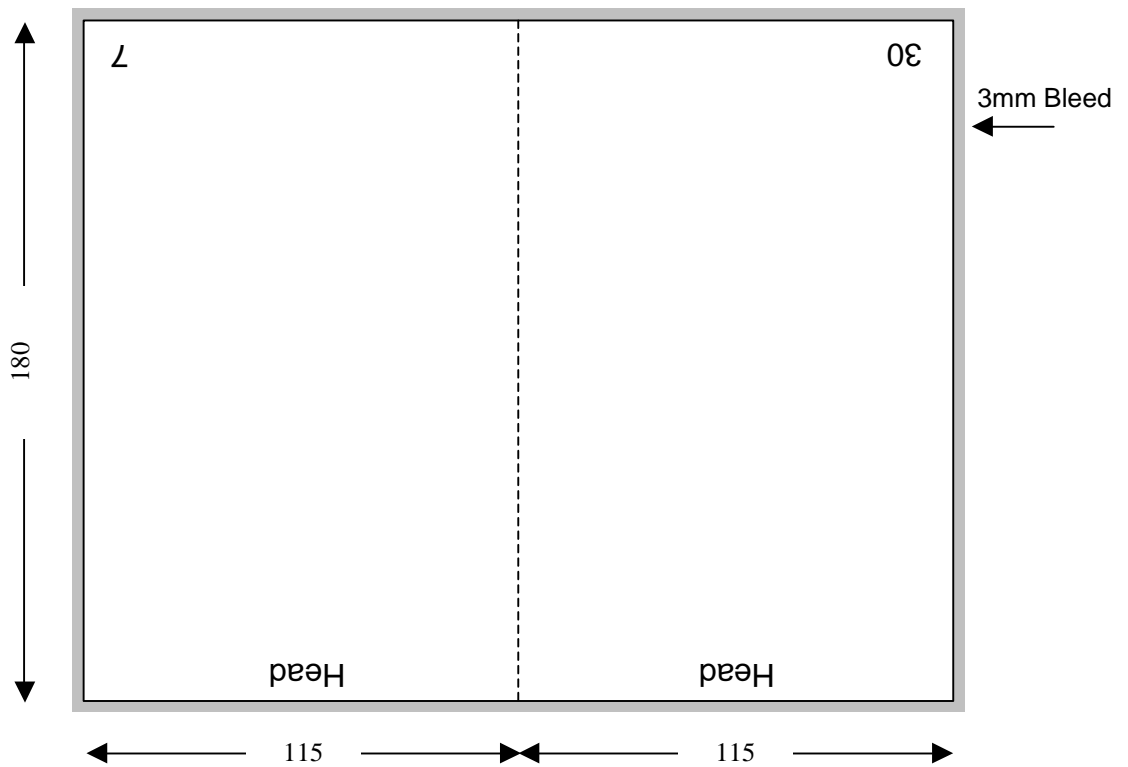

36 Page DVD Booklet

Shown In Printers Pairs Front & Back Up

Page 7 of 18