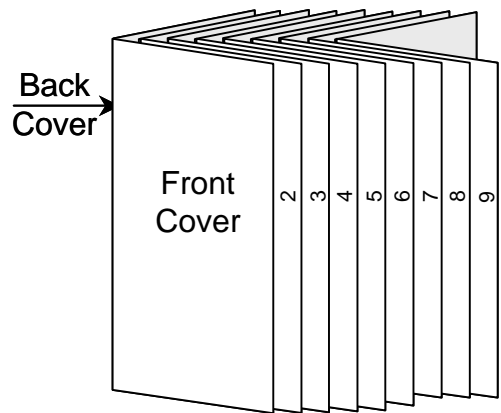

36 Page DVD Booklet

Shown In Printers Pairs Front & Back Up

Page 3 of 18