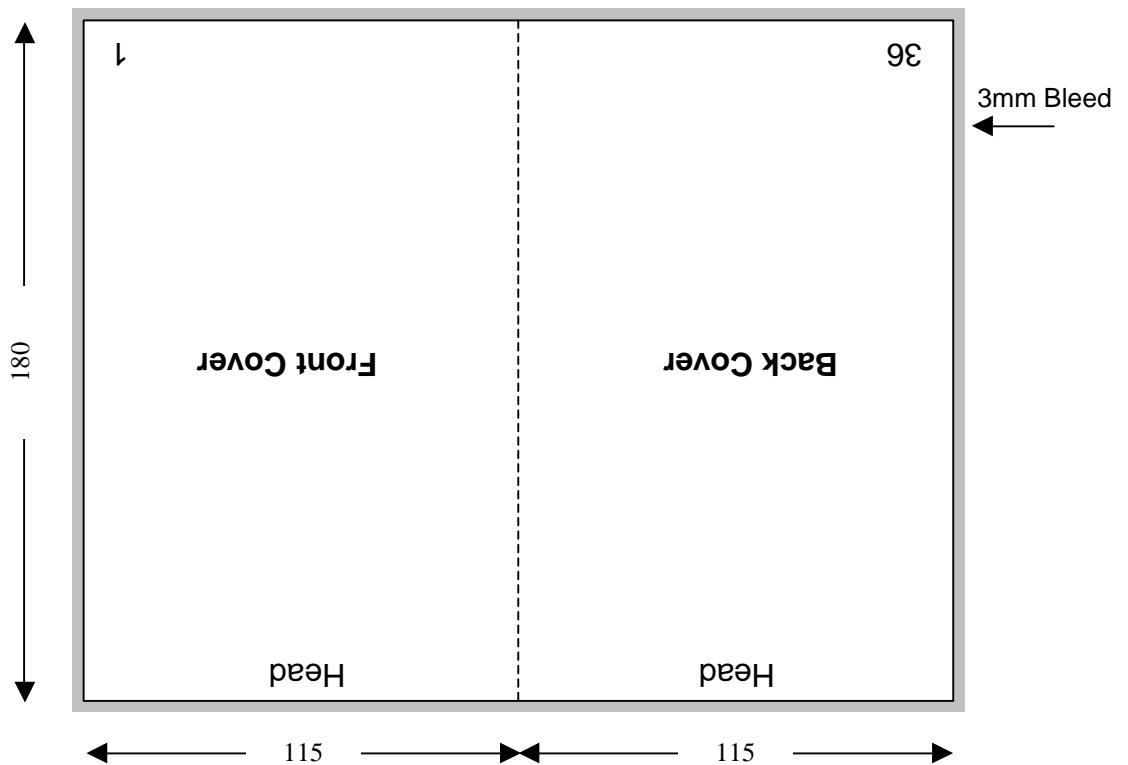

36 Page DVD Booklet

Shown In Printers Pairs Front & Back Up

Page 1 of 18

Specifications:

Allow 3mm Bleed.

Catalogue or part number must appear on the final product.

36 Page DVD Booklet

Shown In Printers Pairs Front & Back Up