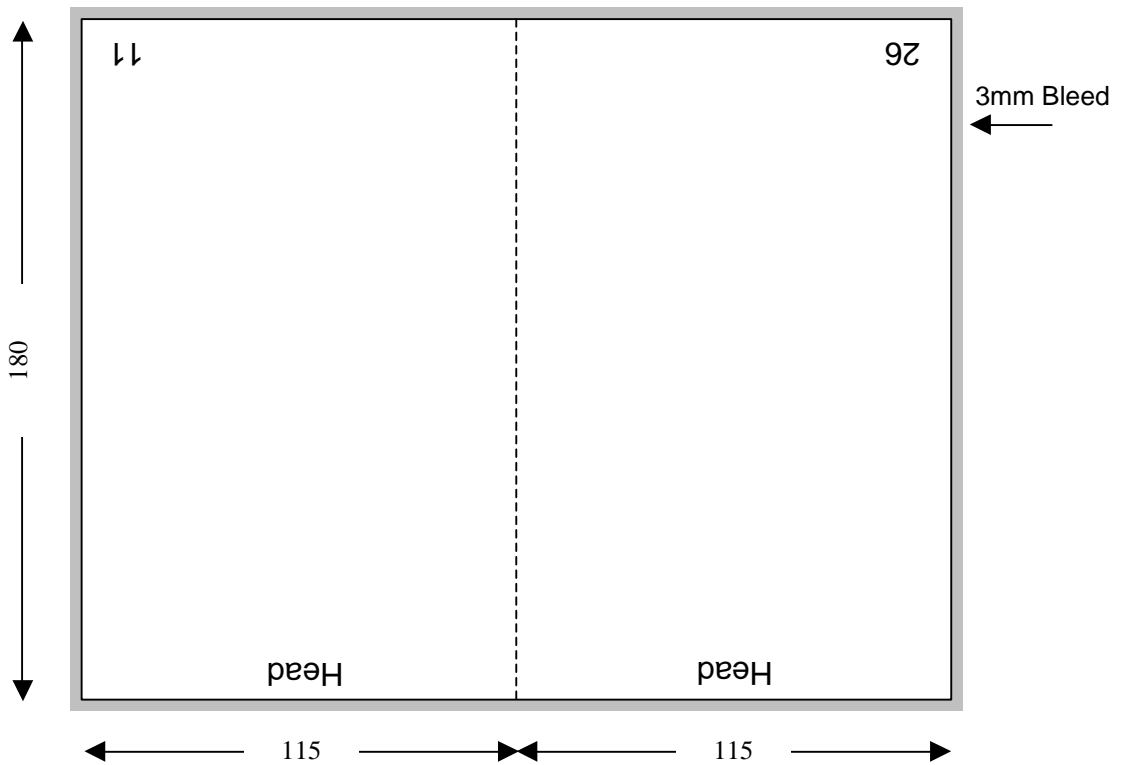

36 Page DVD Booklet

Shown In Printers Pairs Front & Back Up

Page 11 of 18