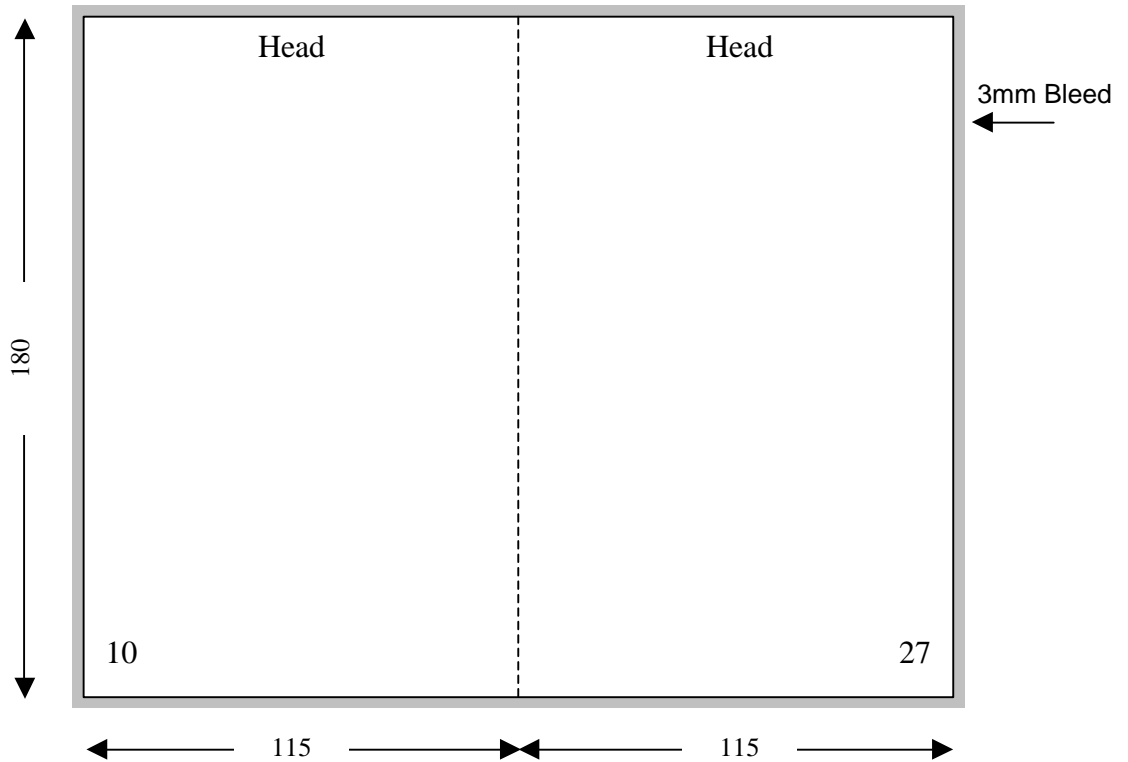

36 Page DVD Booklet

Shown In Printers Pairs Front & Back Up

Page 10 of 18