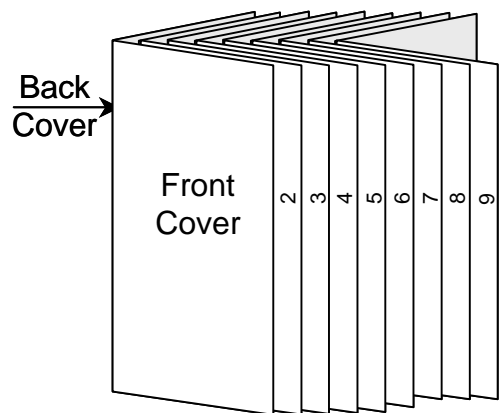

36 Page DVD Booklet

Shown In Printers Pairs Front & Back Up

Page 2 of 18