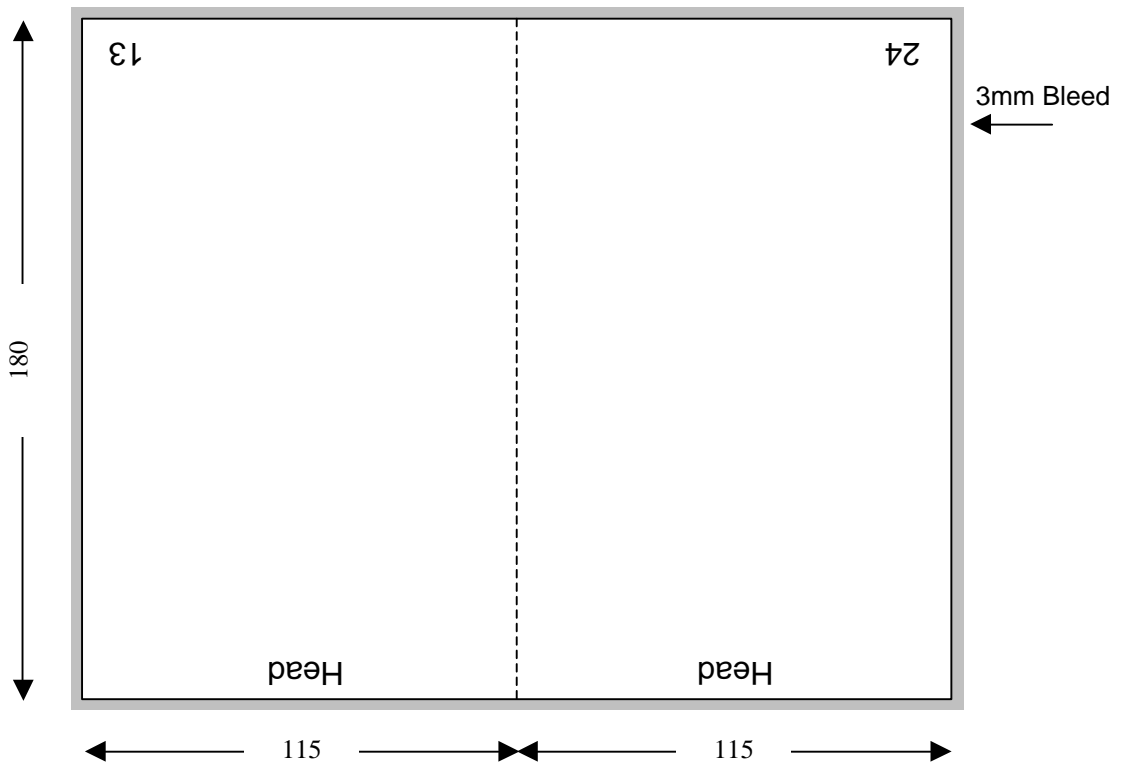

36 Page DVD Booklet

Shown In Printers Pairs Front & Back Up

Page 13 of 18