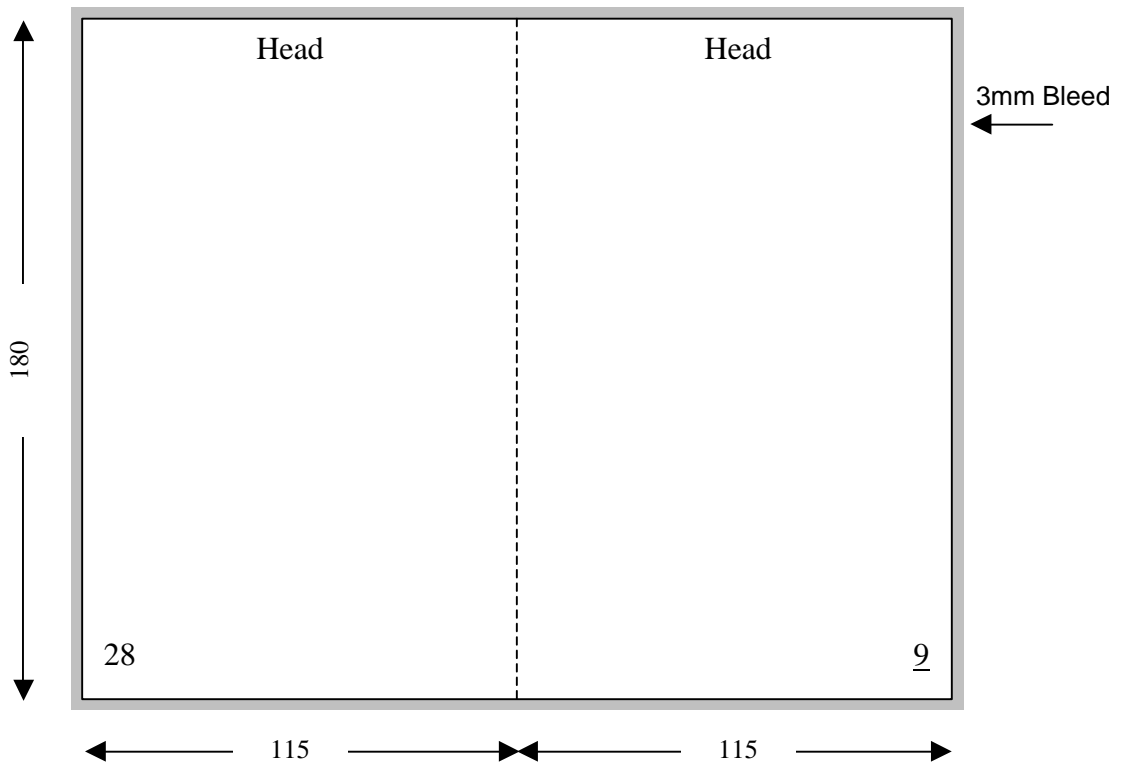

36 Page DVD Booklet

Shown In Printers Pairs Front & Back Up

Page 9 of 18