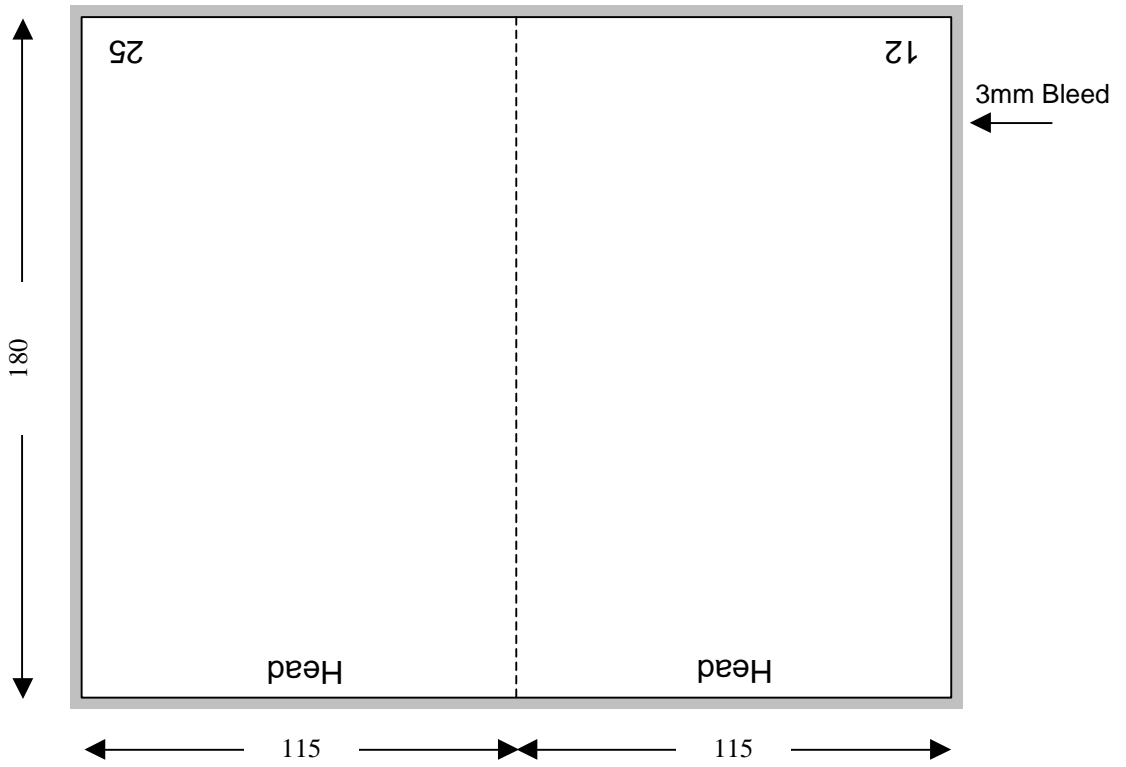

36 Page DVD Booklet

Shown In Printers Pairs Front & Back Up

Page 12 of 18