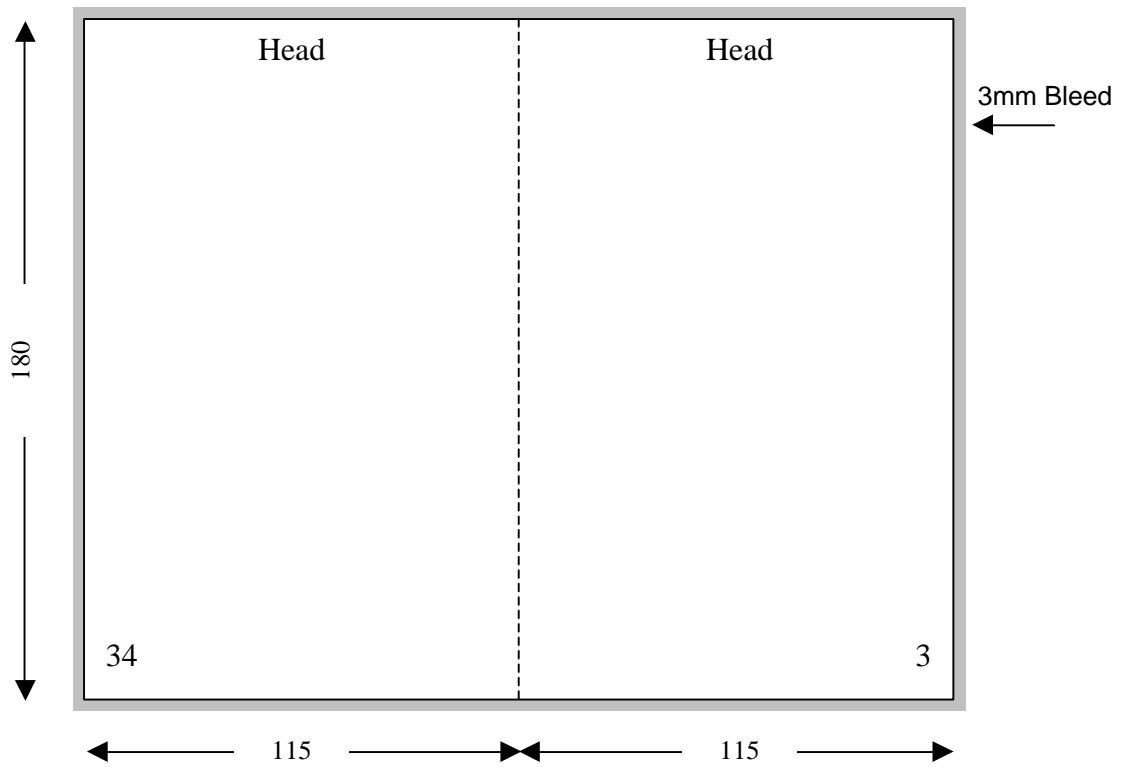

36 Page DVD Booklet

Shown In Printers Pairs Front & Back Up

Page 3 of 18