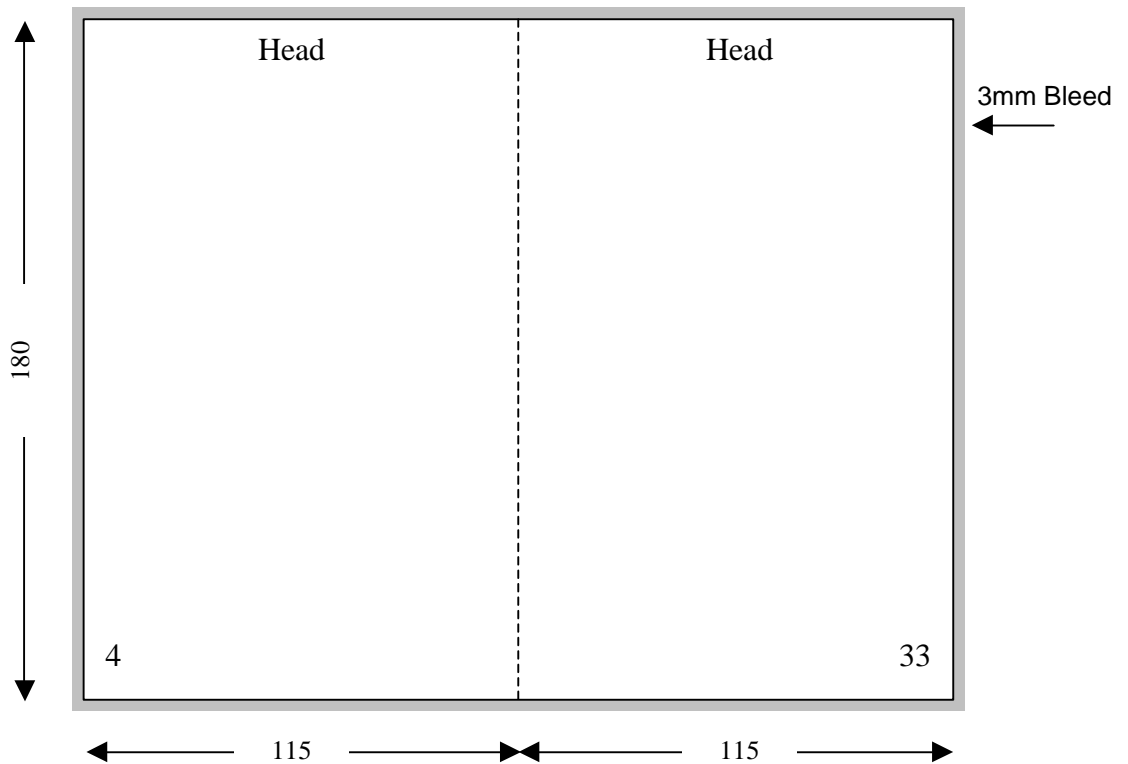

36 Page DVD Booklet

Shown In Printers Pairs Front & Back Up

Page 4 of 18