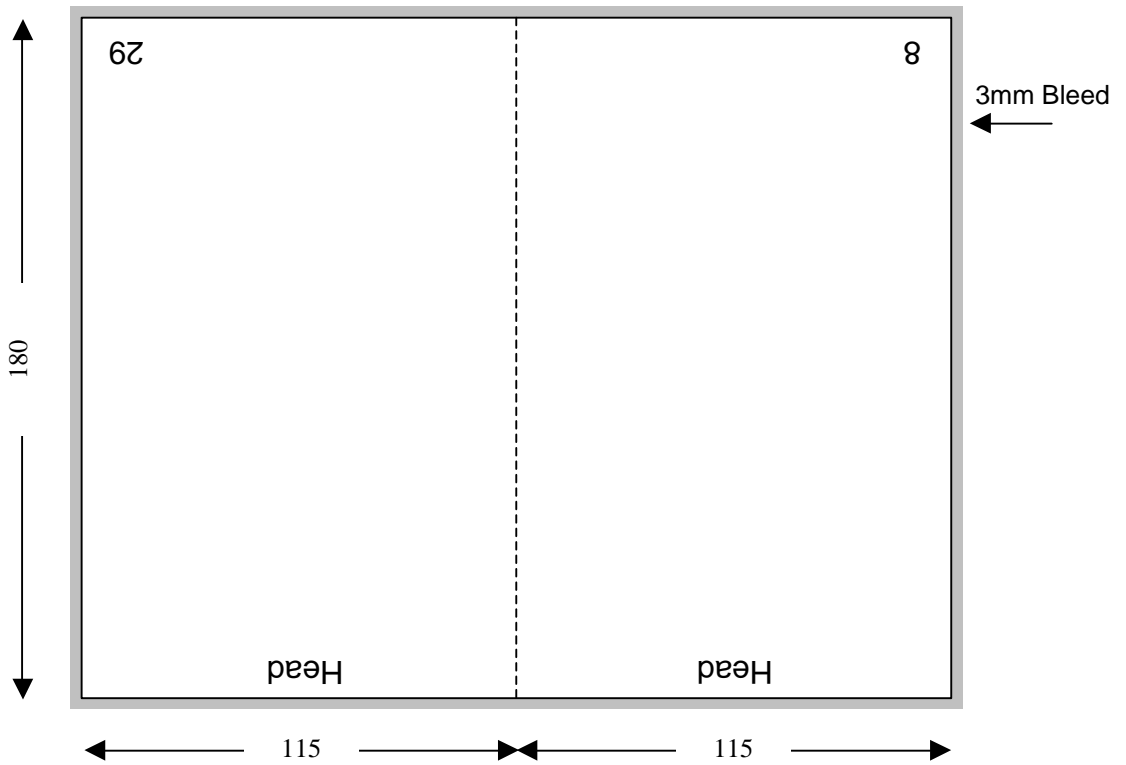

36 Page DVD Booklet

Shown In Printers Pairs Front & Back Up

Page 8 of 18