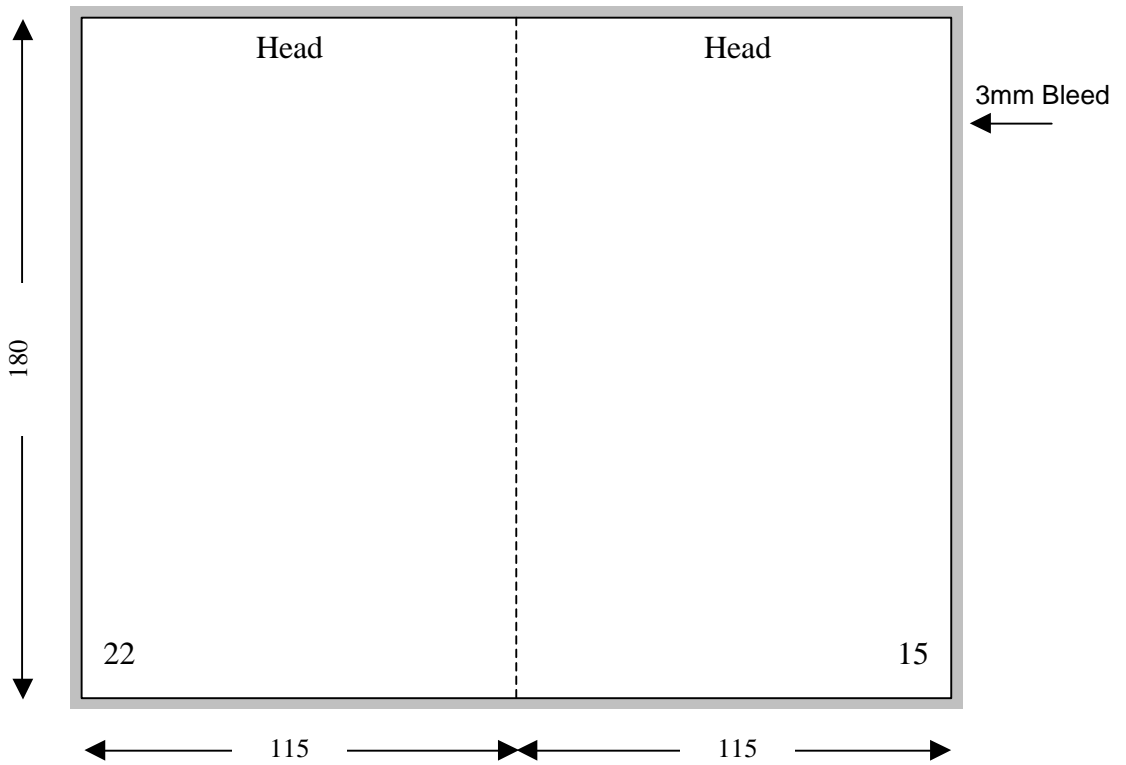

36 Page DVD Booklet

Shown In Printers Pairs Front & Back Up

Page 15 of 18