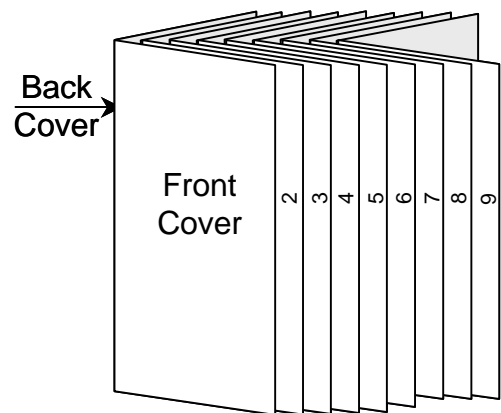

36 Page DVD Booklet

Shown In Printers Pairs Front & Back Up

Page 1 of 18

Specifications:

Allow 3mm Bleed.

Catalogue or part number must appear on the final product.

36 Page DVD Booklet

Shown In Printers Pairs Front & Back Up