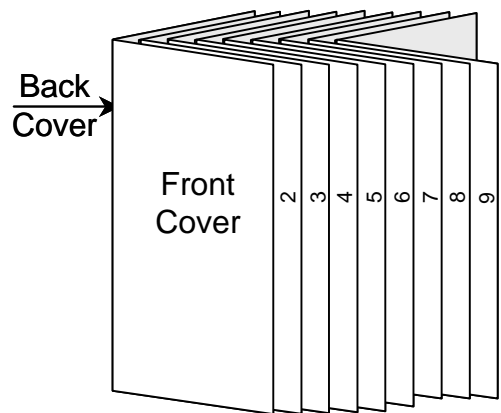

36 Page DVD Booklet

Shown In Printers Pairs Front & Back Up

Page 5 of 18