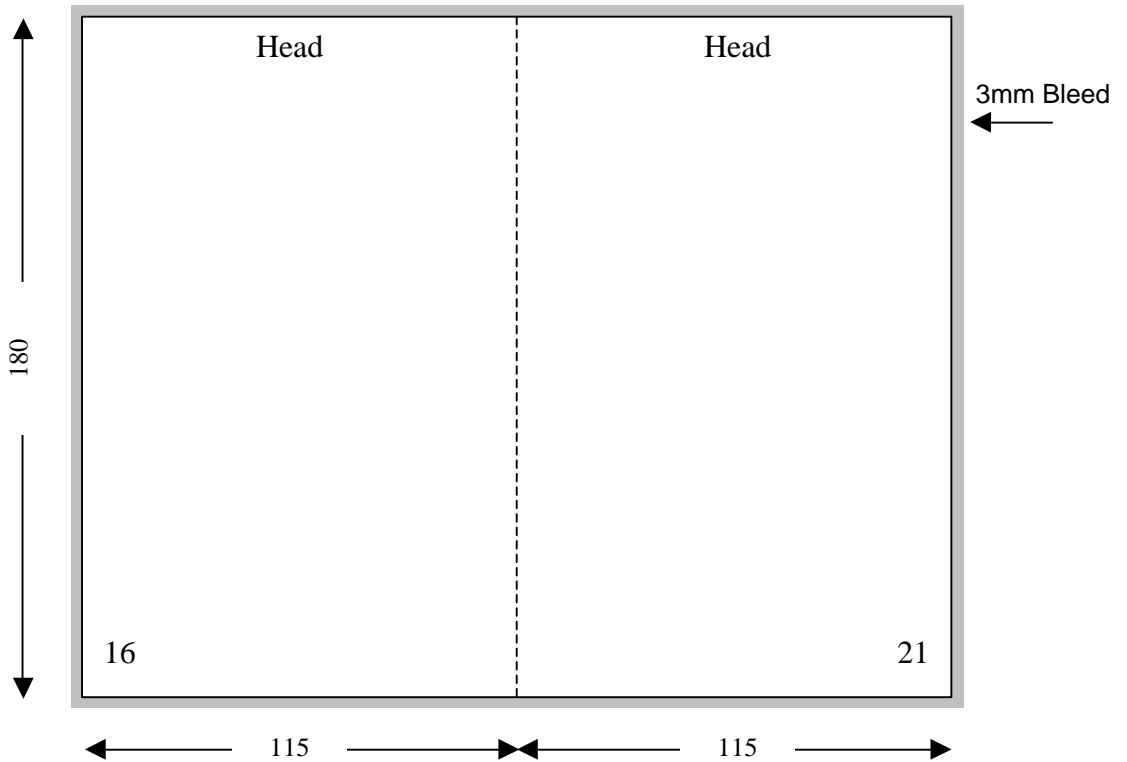

36 Page DVD Booklet

Shown In Printers Pairs Front & Back Up

Page 16 of 18