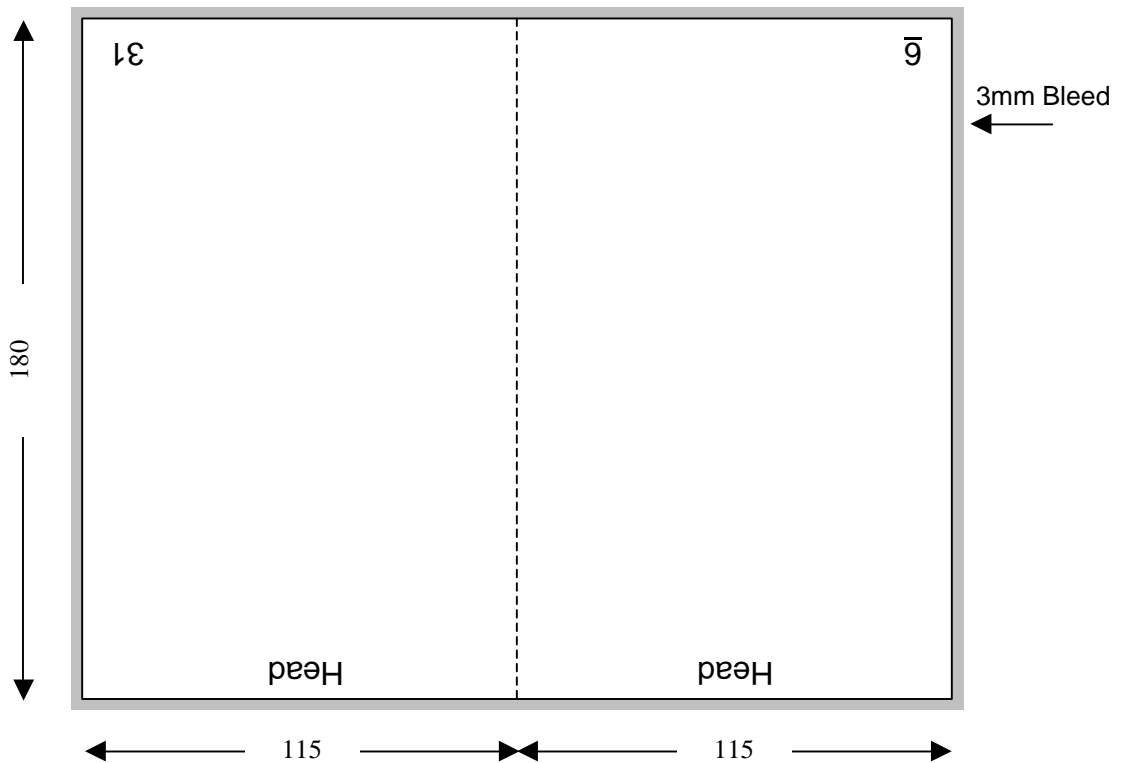

36 Page DVD Booklet

Shown In Printers Pairs Front & Back Up

Page 6 of 18