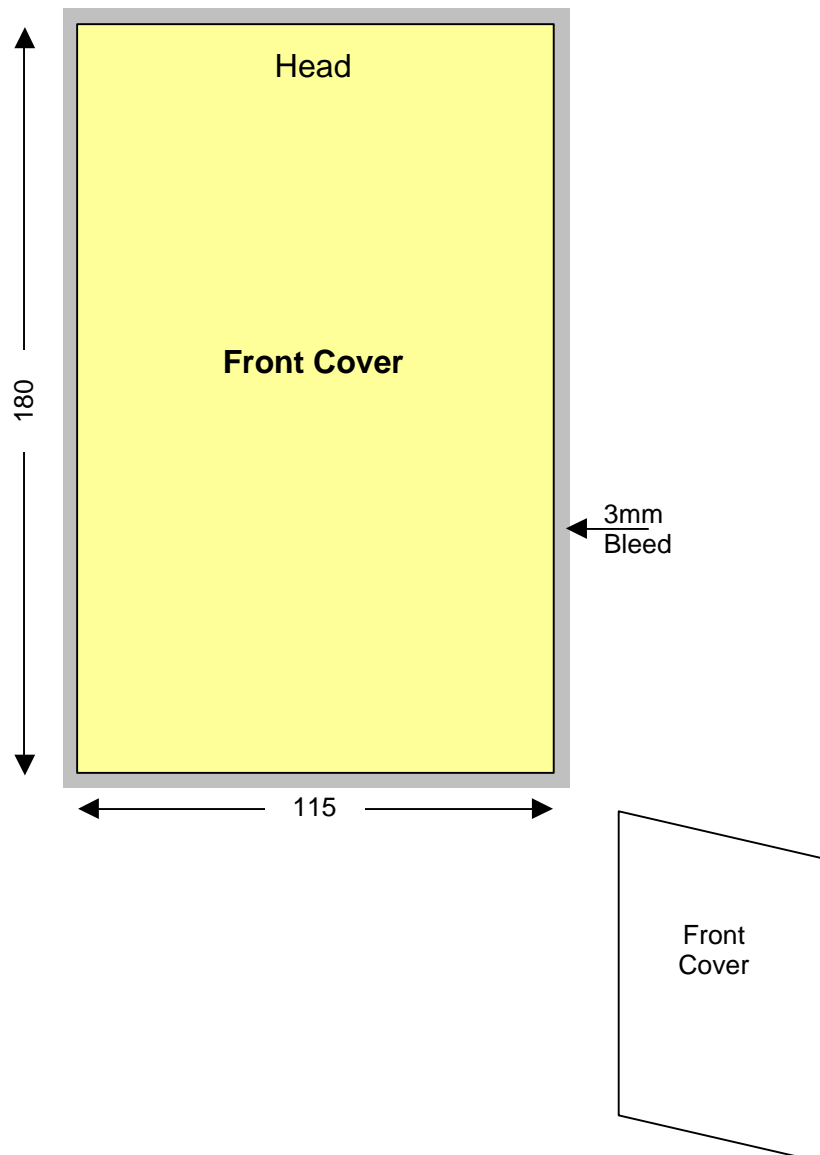

2 Page DVD Insert

Shown In Printers Pairs Front & Back Up
Files Must Be Set Up As Separate Pages For Each Spread

Page 1 of 2

Specifications:

Allow 3mm Bleed.

Stock 150gsm / 170gsm.

Catalogue or part number must appear on the final product.

2 Page DVD Insert

Shown In Printers Pairs Front & Back Up
Files Must Be Set Up As Separate Pages For Each Spread

Page 2 of 2