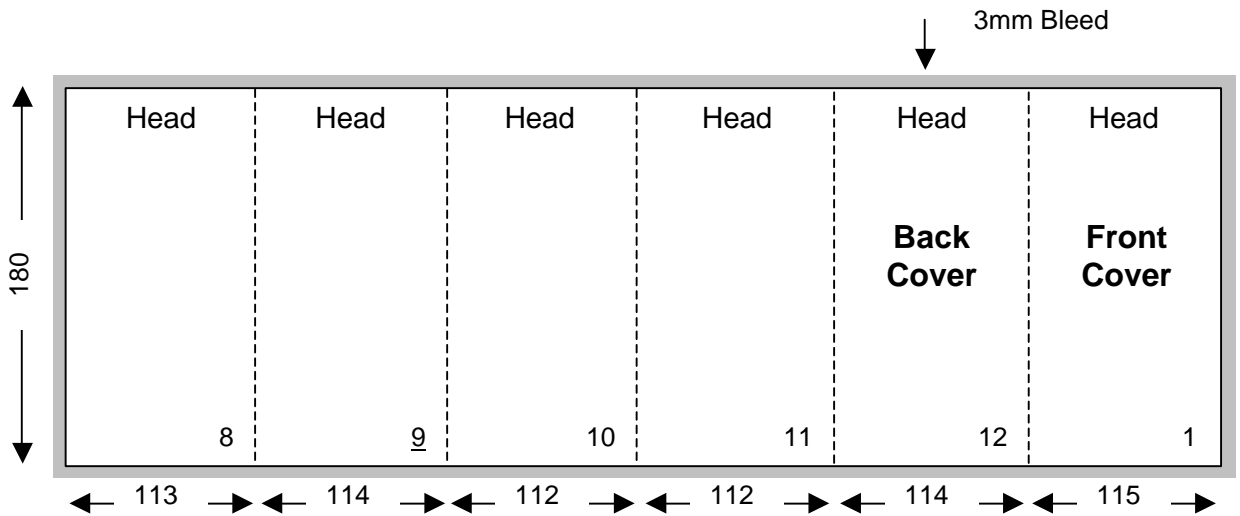

# 12 Page DVD Parallel Folder

Shown In Printers Pairs Front & Back Up  
 Files Must Be Set Up As Separate Pages For Each Spread

Page 1 of 2

**Specifications:**

Allow 3mm Bleed.

Catalogue or part number must appear on the final product.

# 12 Page DVD Parallel Folder

Shown In Printers Pairs Front & Back Up  
Files Must Be Set Up As Separate Pages For Each Spread

Page 2 of 2