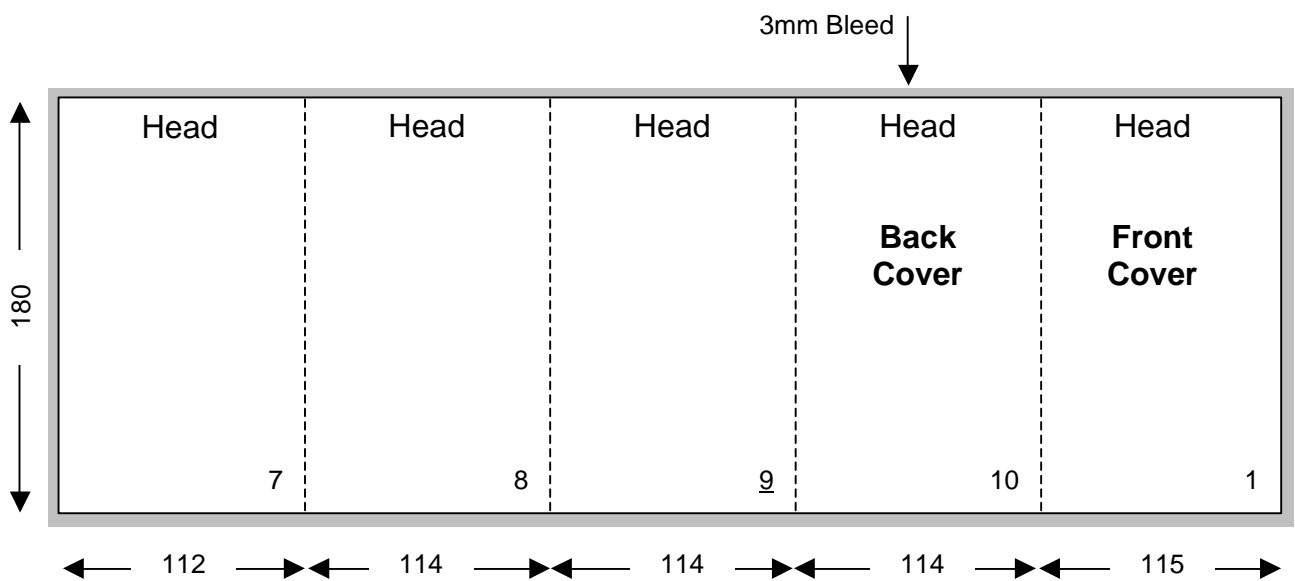

10 Page DVD Parallel Folder

Shown In Printers Pairs Front & Back Up
 Files Must Be Set Up As Separate Pages For Each Spread

Page 1 of 2

Specifications:

Allow 3mm Bleed.

Catalogue or part number must appear on the final product.

NOTE: THIS DRAWING IS NOT TO SIZE

10 Page DVD Parallel Folder

Shown In Printers Pairs Front & Back Up
Files Must Be Set Up As Separate Pages For Each Spread

Page 2 of 2