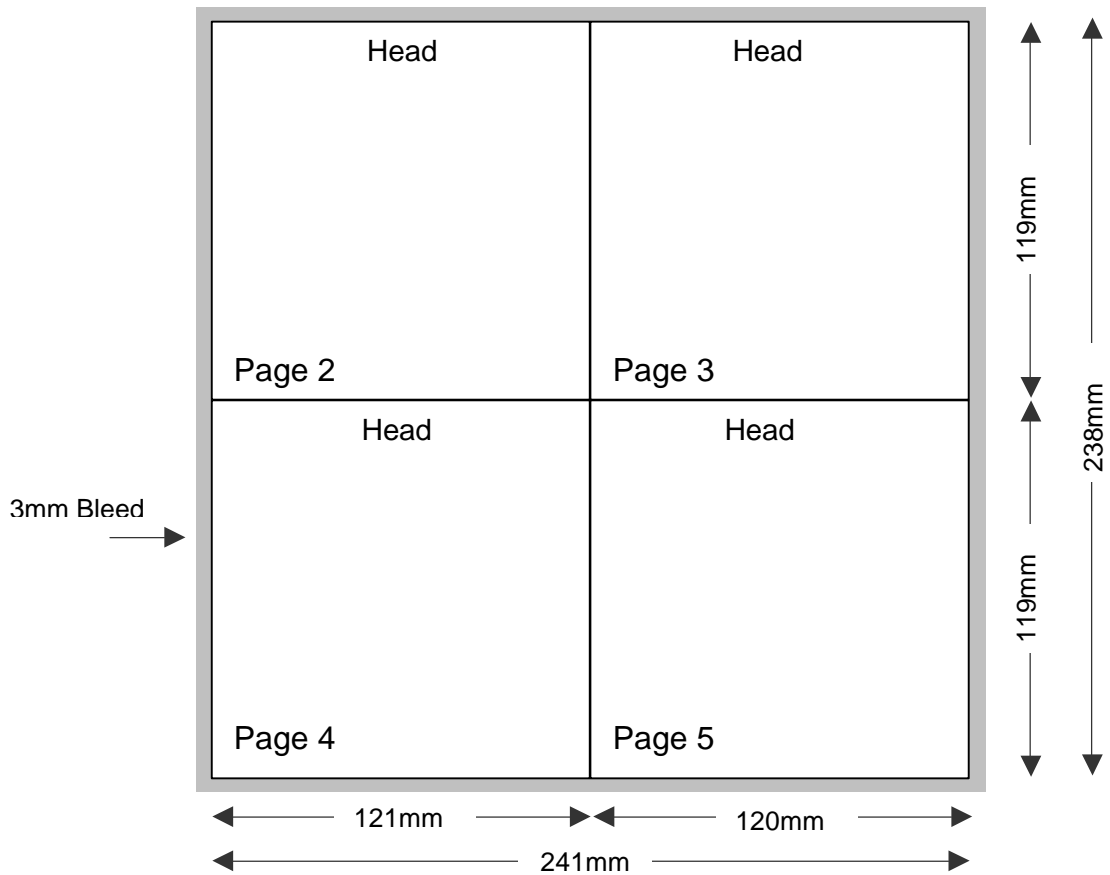

Compact Disc 8 Page Poster / Portrait Folder

Shown In Printers Pairs Front & Back Up
Files Must Be Set Up As Separate Pages For Each Spread

Page 2 of 2

Backup

NOTE: THIS DRAWING IS NOT TO SIZE