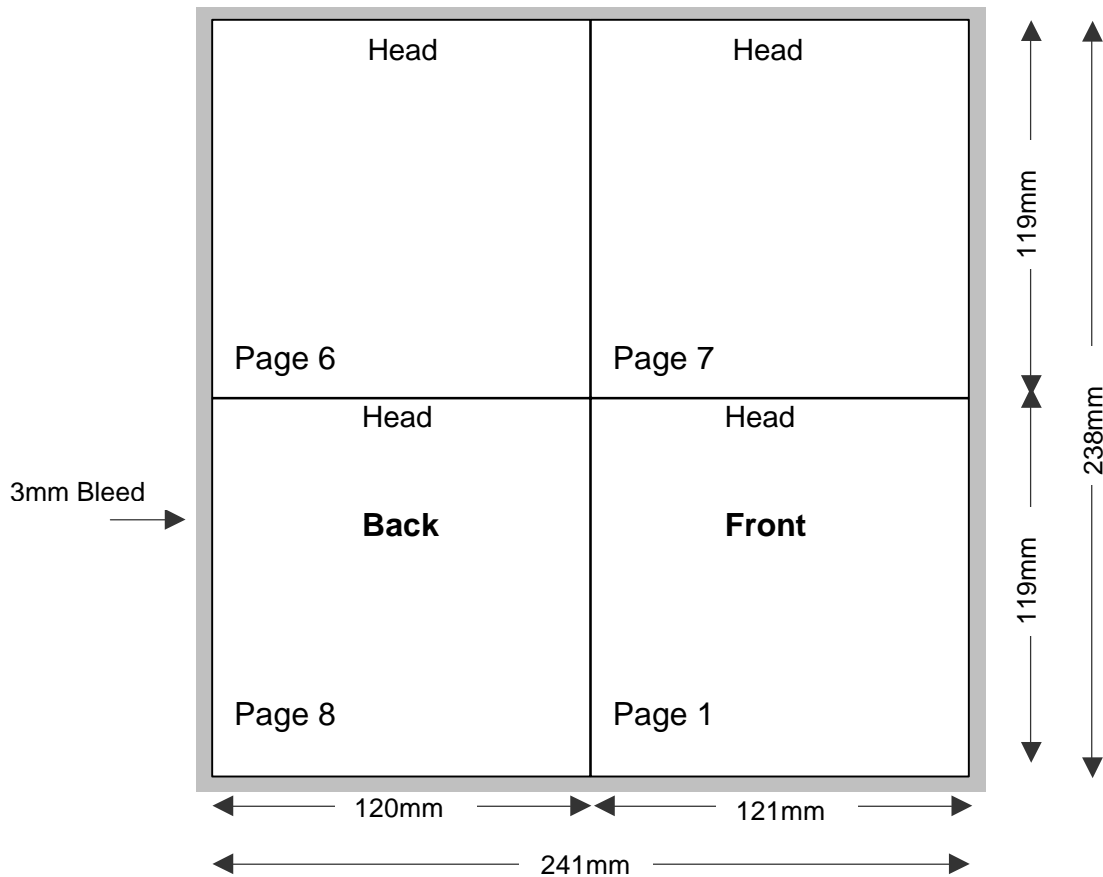

Compact Disc 8 Page Poster / Portrait Folder

Shown In Printers Pairs Front & Back Up
 Files Must Be Set Up As Separate Pages For Each Spread

Page 1 of 2

Front

Specifications:

- To be automatically packed, stock needs to be non-porous.
- Allow 3mm bleed all round.
- Trim & perforation marks to show 1mm into the bleed.
- Stock Coated A2 Art 130-150 gsm.
- Catalogue number must appear on the final product.

Note: Poster Portrait will be handpacked and an extra charge incurred where the finished folder is not the same finish as a folded booklet.

NOTE: THIS DRAWING IS NOT TO SIZE

Compact Disc 8 Page Poster / Portrait Folder

Shown In Printers Pairs Front & Back Up
Files Must Be Set Up As Separate Pages For Each Spread

Page 2 of 2

Backup

NOTE: THIS DRAWING IS NOT TO SIZE