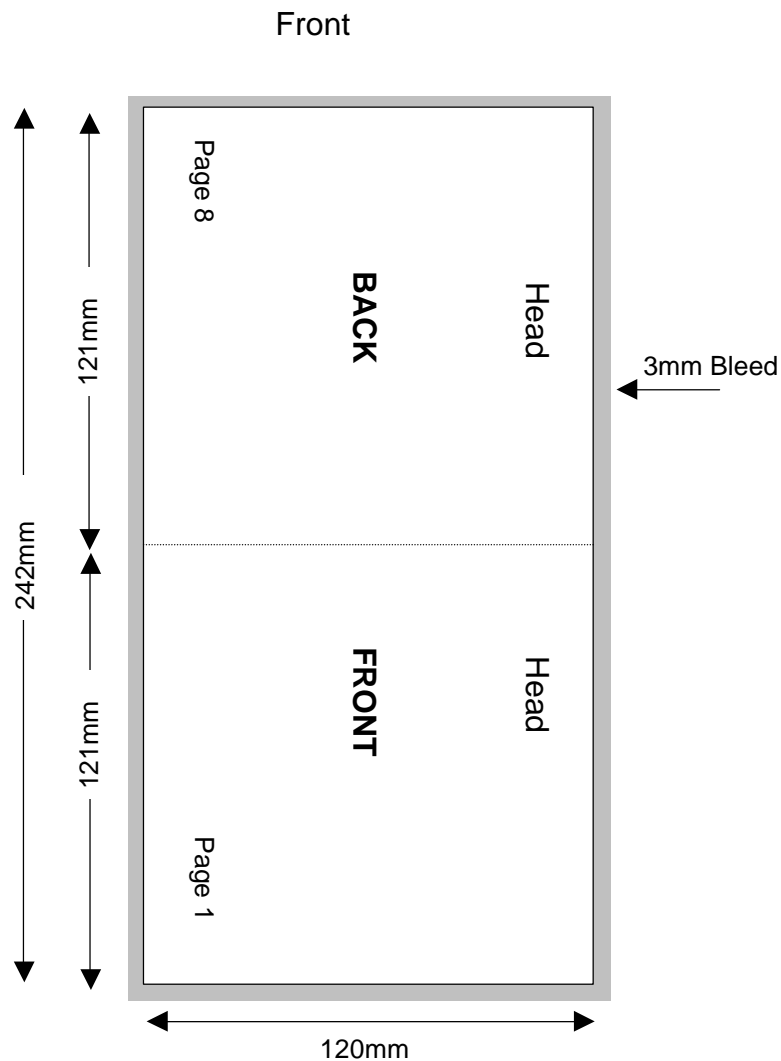

# Compact Disc 8 Page Stitched Booklet

Shown In Printers Pairs Front & Back Up  
Files Must Be Set Up As Separate Pages For Each Spread

Page 1 of 4

**Specifications:**

To be automatically packed, stock needs to be non-porous.  
Allow 3mm bleed all round.  
Trim & perforation marks to show 1mm into the bleed.  
Stock Coated A2 Art 130-150 gsm.  
Catalogue number must appear on the final product.

NOTE: THIS DRAWING IS NOT TO SIZE

# Compact Disc 8 Page Stitched Booklet

Shown In Printers Pairs Front & Back Up  
Files Must Be Set Up As Separate Pages For Each Spread

Page 2 of 4

NOTE: THIS DRAWING IS NOT TO SIZE