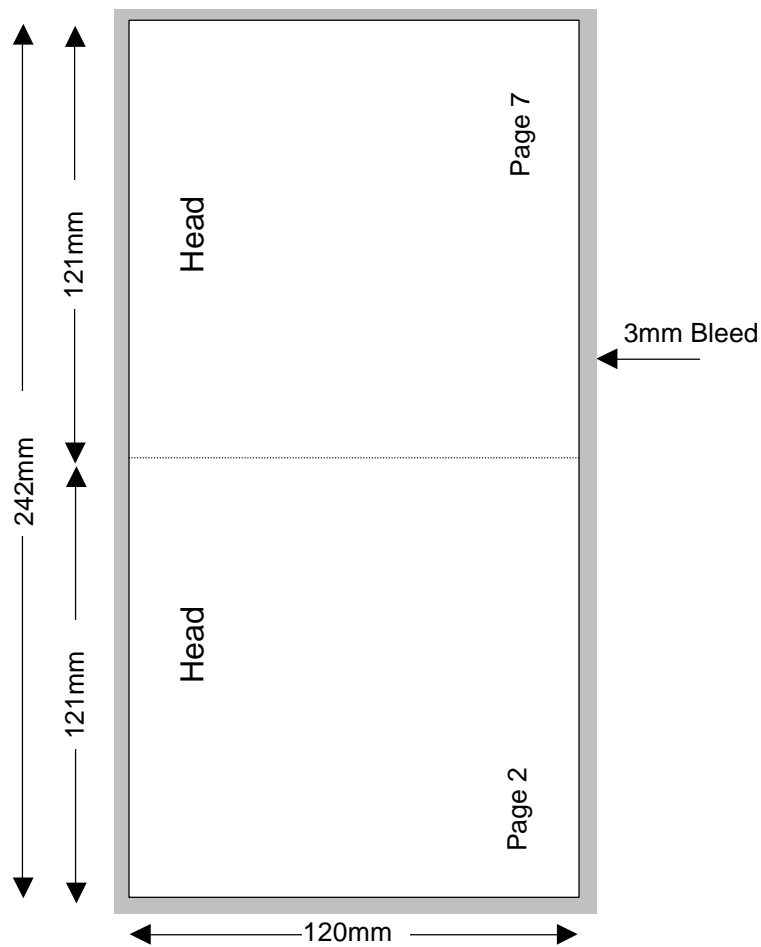

# Compact Disc 8 Page Stitched Booklet

Shown In Printers Pairs Front & Back Up  
Files Must Be Set Up As Separate Pages For Each Spread

Page 1 of 4

**Specifications:**

To be automatically packed, stock needs to be non-porous.  
Allow 3mm bleed all round.  
Trim & perforation marks to show 1mm into the bleed.  
Stock Coated A2 Art 130-150 gsm.  
Catalogue number must appear on the final product.

NOTE: THIS DRAWING IS NOT TO SIZE

# Compact Disc 8 Page Stitched Booklet

Shown In Printers Pairs Front & Back Up  
Files Must Be Set Up As Separate Pages For Each Spread

Page 2 of 4

NOTE: THIS DRAWING IS NOT TO SIZE