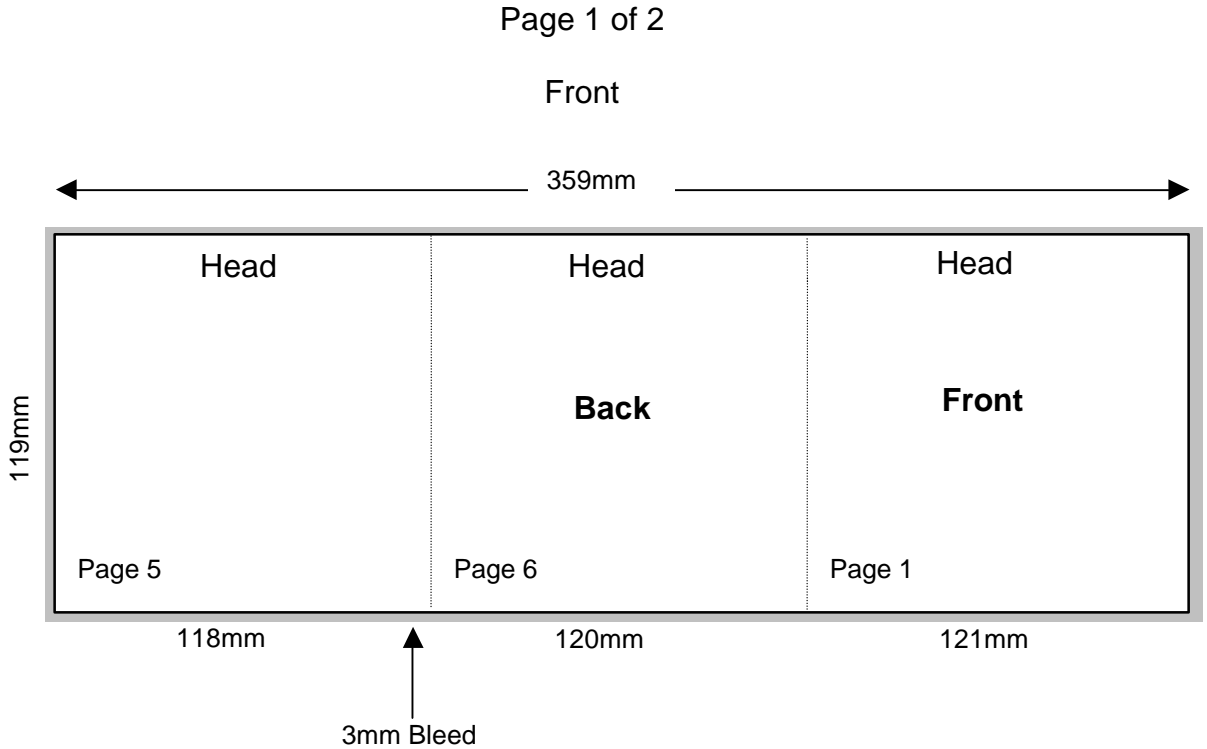

Compact Disc 6 Page Roll Folder

Shown In Printers Pairs Front / Back Up
 Files Must Be Set Up As Separate Pages For Each Spread

Specifications:

To be automatically packed, stock needs to be non-porous.
 Allow 3-5mm bleed all round.
 Trim & perforation marks to show 1mm into the bleed.
 Stock is Coated A2 Art 130-150gsm
 Catalogue number must appear on final product.

Note: Rolls will be handpacked and an extra charge incurred where the finished folder is not the same finish as a stitched booklet.

NOTE: THIS DRAWING IS NOT TO SIZE

Compact Disc 6 Page Roll Folder

Shown In Printers Pairs Front / Back Up
Files Must Be Set Up As Separate Pages For Each Spread