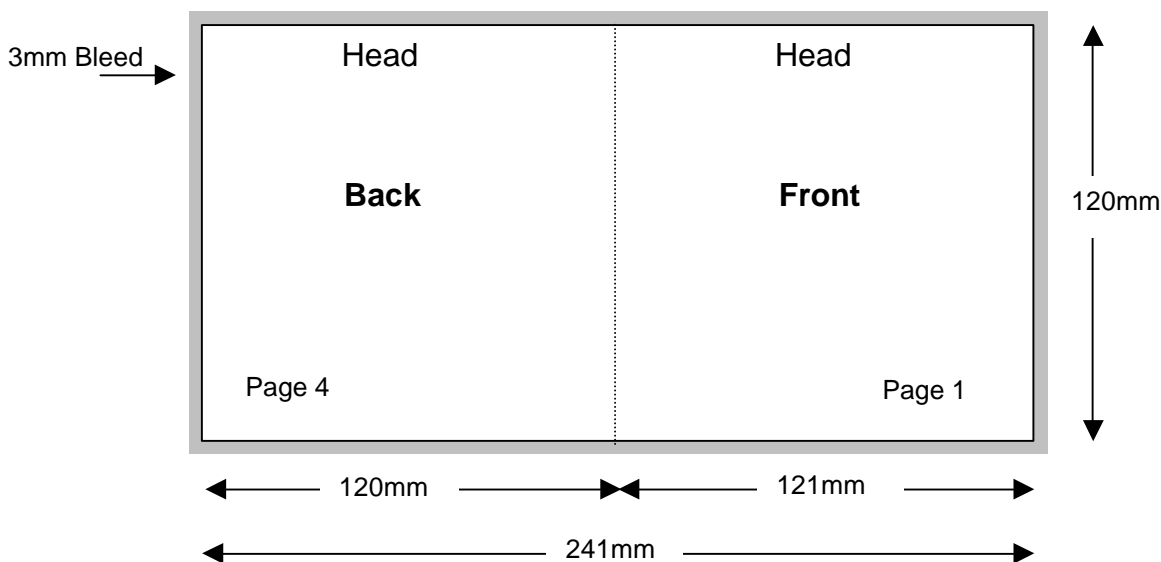

Compact Disc 4 Page Folder

Shown In Printers Pairs Front / Back Up
Files Must Be Set Up As Separate Pages For Each Spread

Page 1 of 2

Specifications:

- To be automatically packed, stock needs to be non-porous.
- Allow 3mm bleed all around.
- Trim & perforation marks to show 1mm into the bleed.
- Stock Coated A2 Art 130-170 gsm.
- Catalogue number must appear on final product.

NOTE: THIS DRAWING IS NOT TO SIZE

Compact Disc 4 Page Folder

Shown In Printers Pairs Front / Back Up
Files Must Be Set Up As Separate Pages For Each Spread

Page 2 of 2

NOTE: THIS DRAWING IS NOT TO SIZE