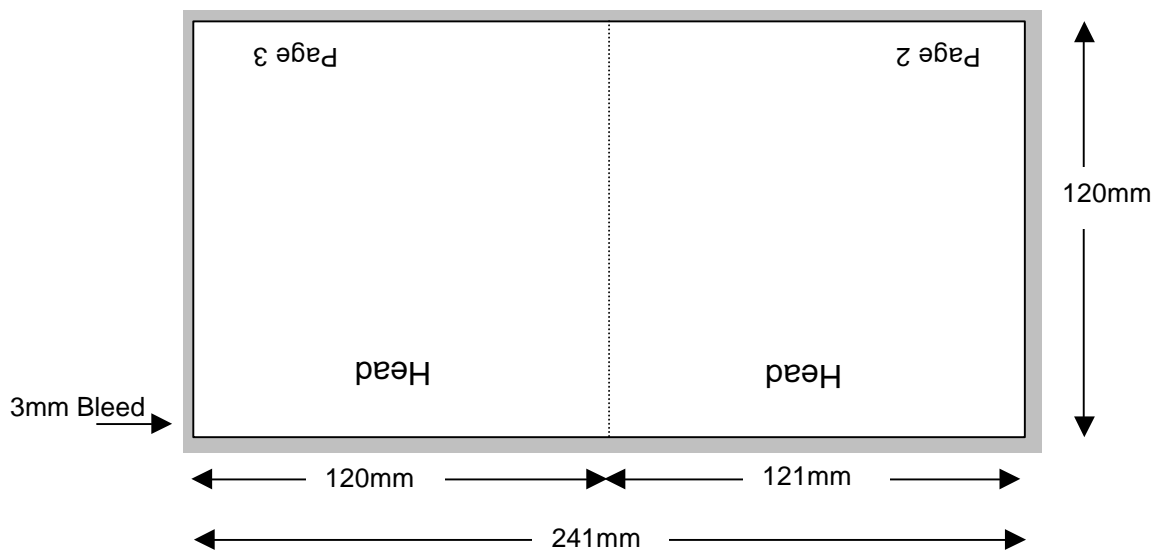

Compact Disc 4 Page Folder

Shown In Printers Pairs Front / Back Up
Files Must Be Set Up As Separate Pages For Each Spread

Page 1 of 2

Specifications:

- To be automatically packed, stock needs to be non-porous.
- Allow 3mm bleed all around.
- Trim & perforation marks to show 1mm into the bleed.
- Stock Coated A2 Art 130-170 gsm.
- Catalogue number must appear on final product.

NOTE: THIS DRAWING IS NOT TO SIZE

Compact Disc 4 Page Folder

Shown In Printers Pairs Front / Back Up
Files Must Be Set Up As Separate Pages For Each Spread

Page 2 of 2

NOTE: THIS DRAWING IS NOT TO SIZE