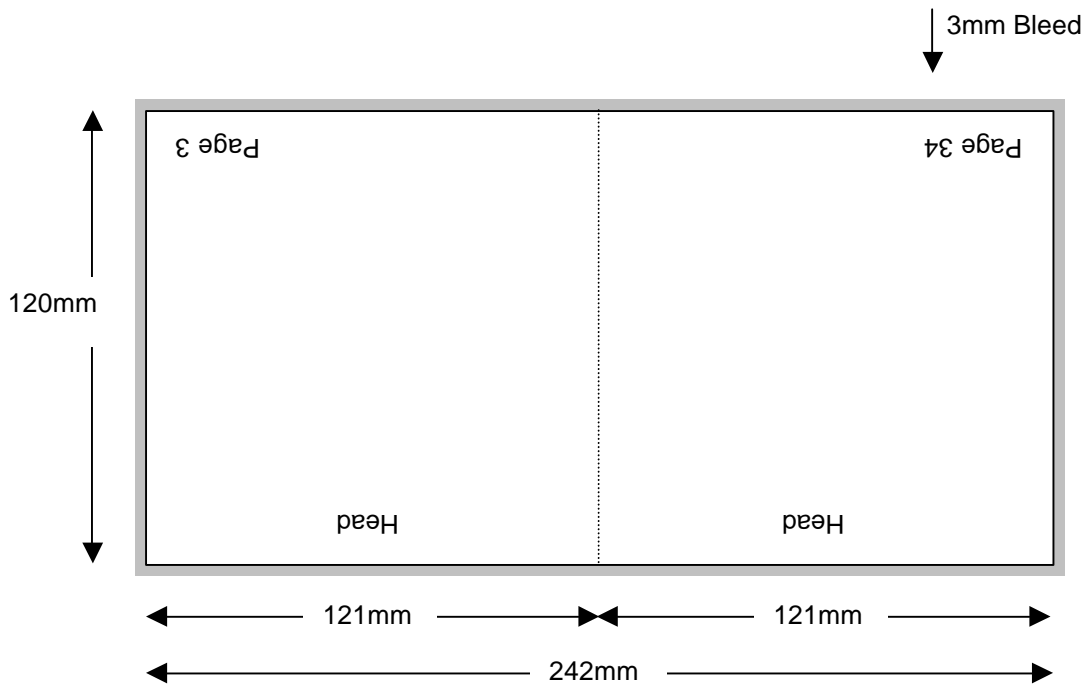

Compact Disc 36 Page Stitched Booklet

Shown In Printers Pairs Front & Back Up
Files Must Be Set Up As Separate Pages For Each Spread

Page 3 of 18

Backup

NOTE: THIS DRAWING IS NOT TO SIZE