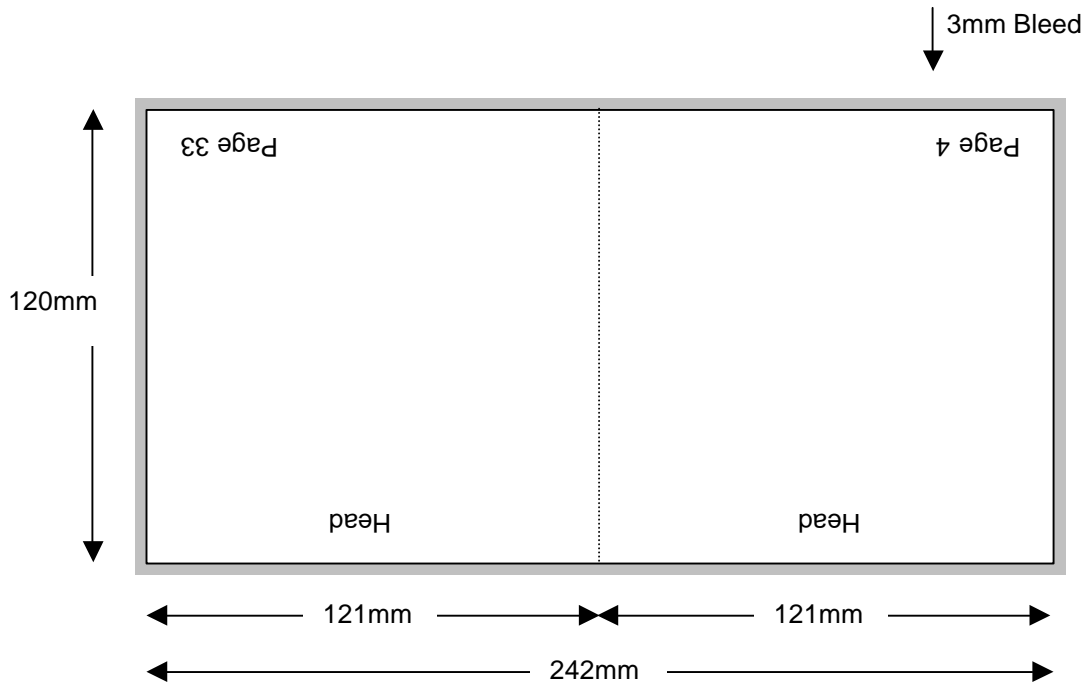

Compact Disc 36 Page Stitched Booklet

Shown In Printers Pairs Front & Back Up
Files Must Be Set Up As Separate Pages For Each Spread

Page 4 of 18

Front

NOTE: THIS DRAWING IS NOT TO SIZE