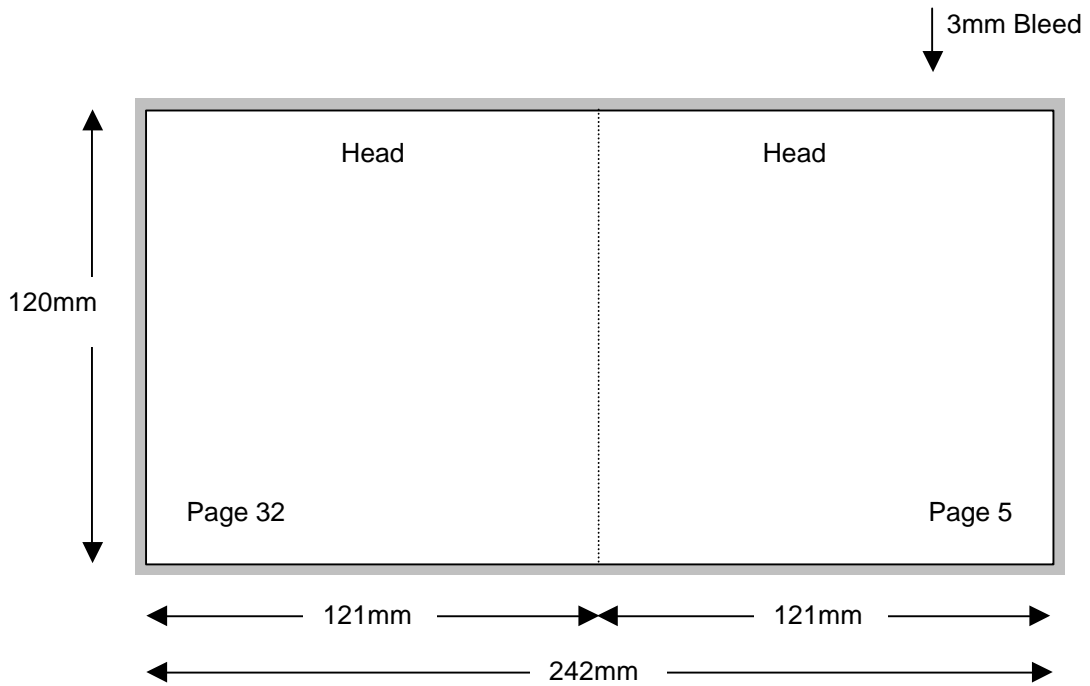

Compact Disc 36 Page Stitched Booklet

Shown In Printers Pairs Front & Back Up
Files Must Be Set Up As Separate Pages For Each Spread

Page 5 of 18

Front

NOTE: THIS DRAWING IS NOT TO SIZE