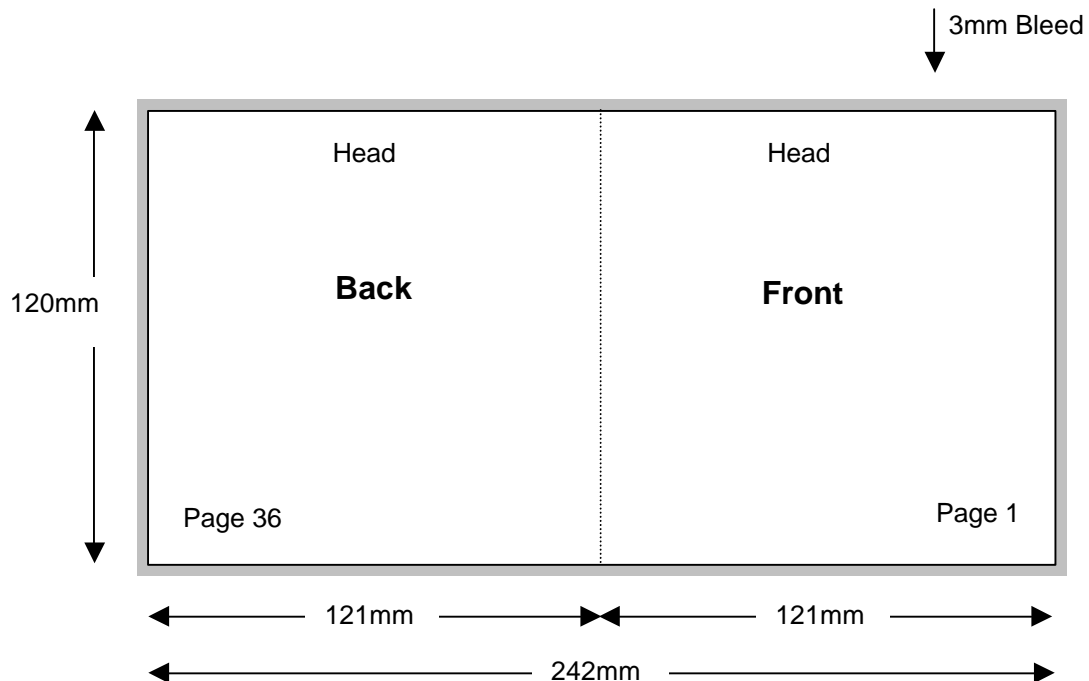

Compact Disc 36 Page Stitched Booklet

Shown In Printers Pairs Front & Back Up
Files Must Be Set Up As Separate Pages For Each Spread

Page 1 of 18

Front

Specifications:

To be automatically packed, stock needs to be non-porous.
Allow 3mm bleed all round. Trim & perforation marks to show 1mm into the bleed.
Stock Coated A2 Art 115 gsm.
Catalogue number must appear on the final product.
Booklets 34pp and over cannot be machine packed, a handpacking charge applies.