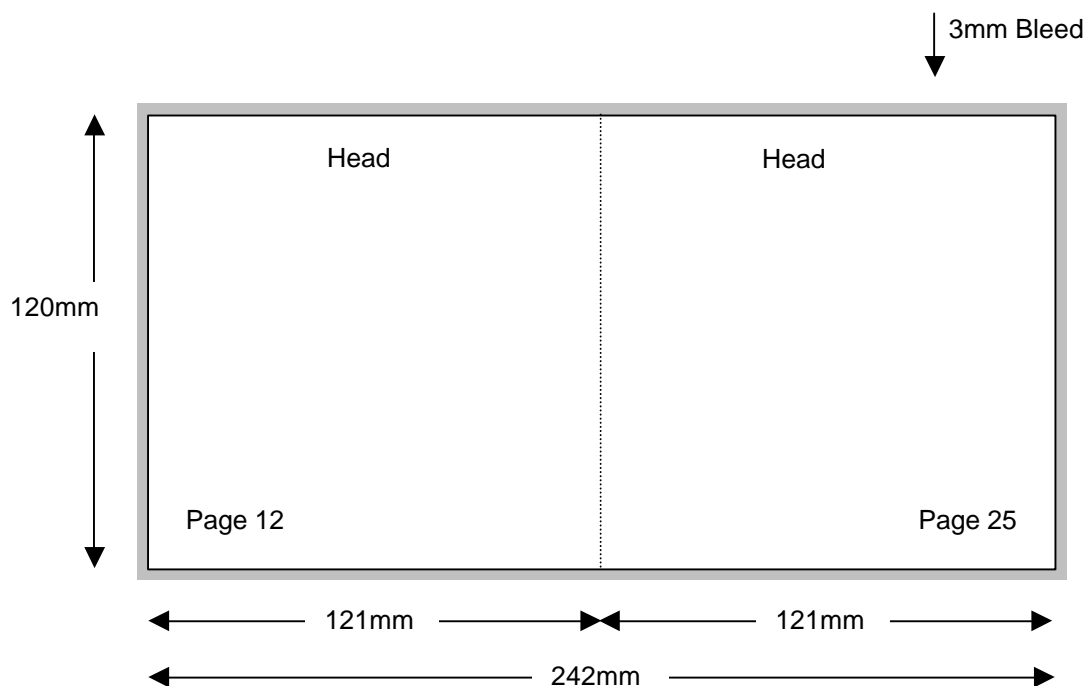

Compact Disc 36 Page Stitched Booklet

Shown In Printers Pairs Front & Back Up
Files Must Be Set Up As Separate Pages For Each Spread

Page 12 of 18

Front

NOTE: THIS DRAWING IS NOT TO SIZE