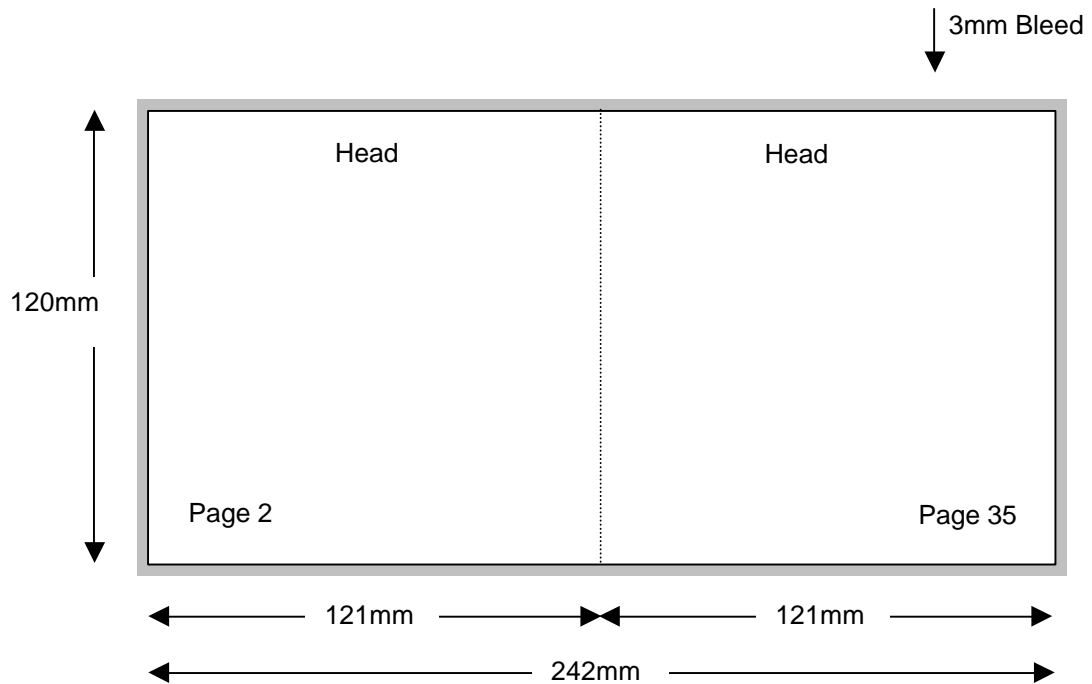

Compact Disc 36 Page Stitched Booklet

Shown In Printers Pairs Front & Back Up
Files Must Be Set Up As Separate Pages For Each Spread

Page 2 of 18

Backup

NOTE: THIS DRAWING IS NOT TO SIZE