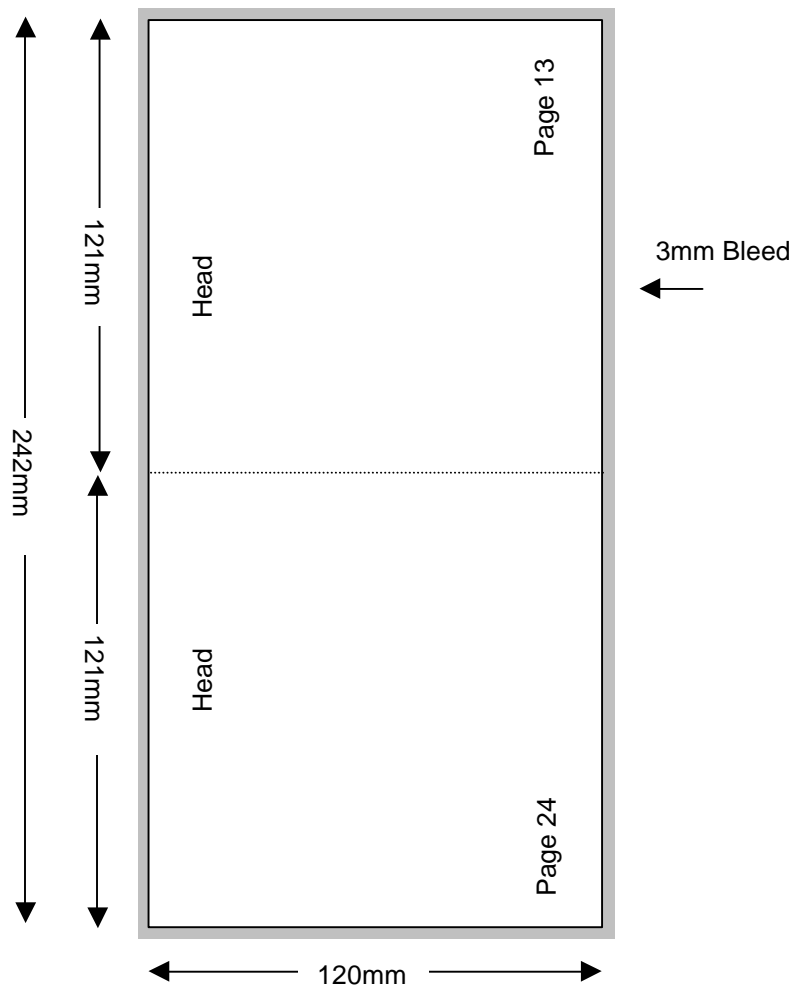

Compact Disc 36 Page Stitched Booklet

Shown In Printers Pairs Front & Back Up
Files Must Be Set Up As Separate Pages For Each Spread

Page 13 of 18

Front

NOTE: THIS DRAWING IS NOT TO SIZE