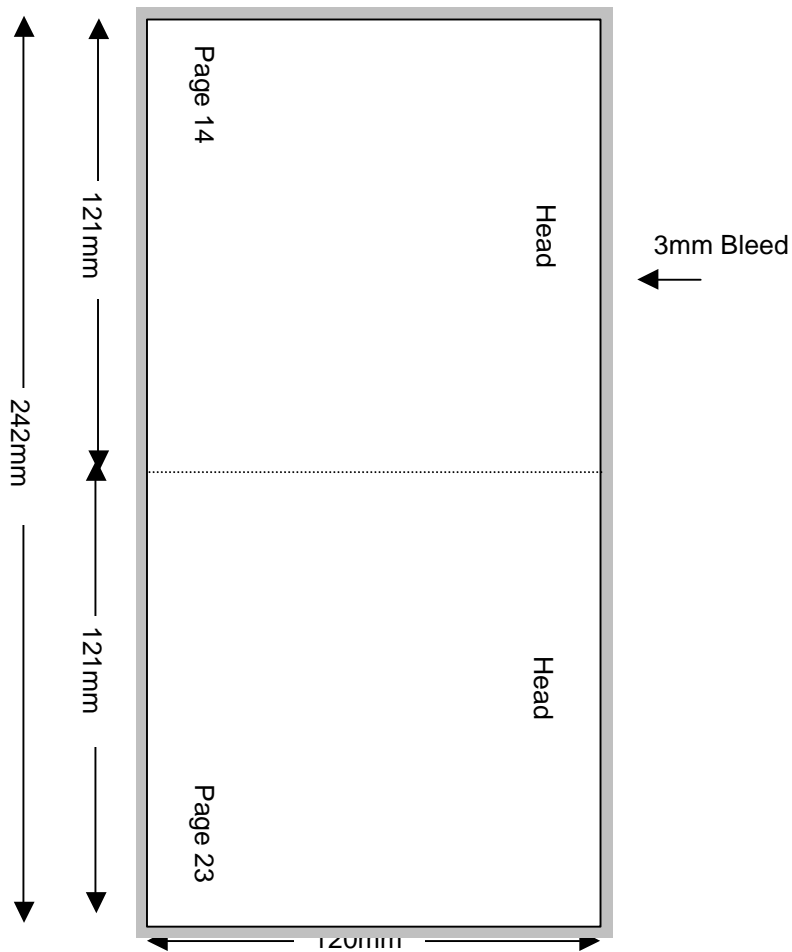

Compact Disc 36 Page Stitched Booklet

Shown In Printers Pairs Front & Back Up
Files Must Be Set Up As Separate Pages For Each Spread

Page 14 of 18

Backup

NOTE: THIS DRAWING IS NOT TO SIZE