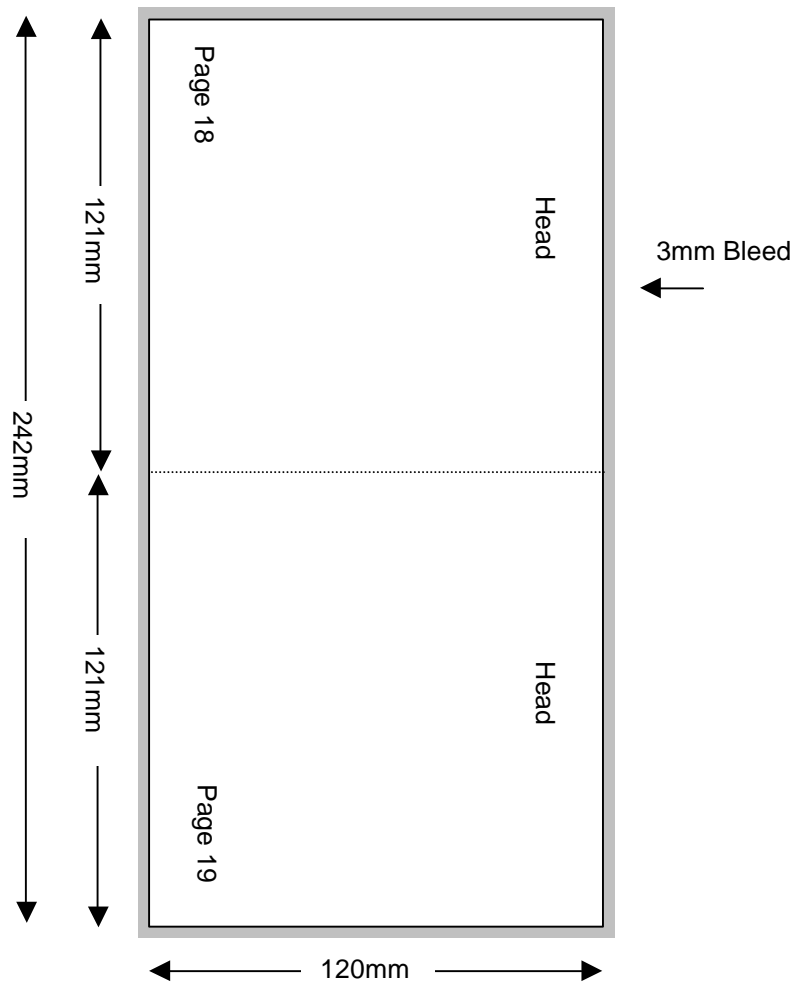

Compact Disc 36 Page Stitched Booklet

Shown In Printers Pairs Front & Back Up
Files Must Be Set Up As Separate Pages For Each Spread

Page 18 of 18

Backup

NOTE: THIS DRAWING IS NOT TO SIZE