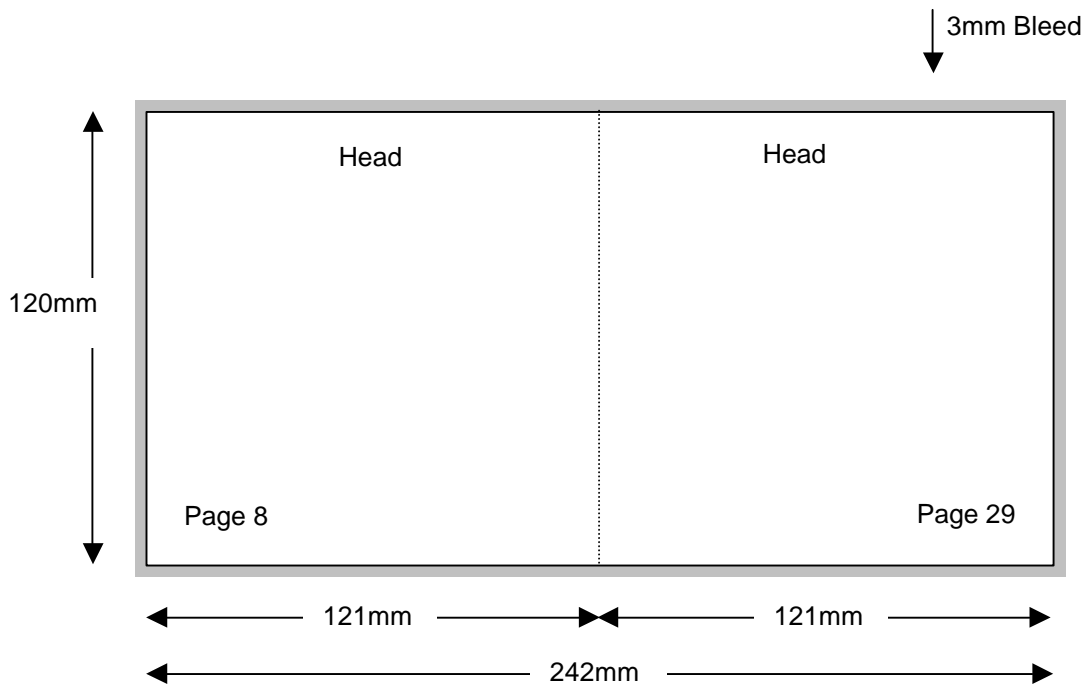

Compact Disc 36 Page Stitched Booklet

Shown In Printers Pairs Front & Back Up
Files Must Be Set Up As Separate Pages For Each Spread

Page 8 of 18

Front

NOTE: THIS DRAWING IS NOT TO SIZE