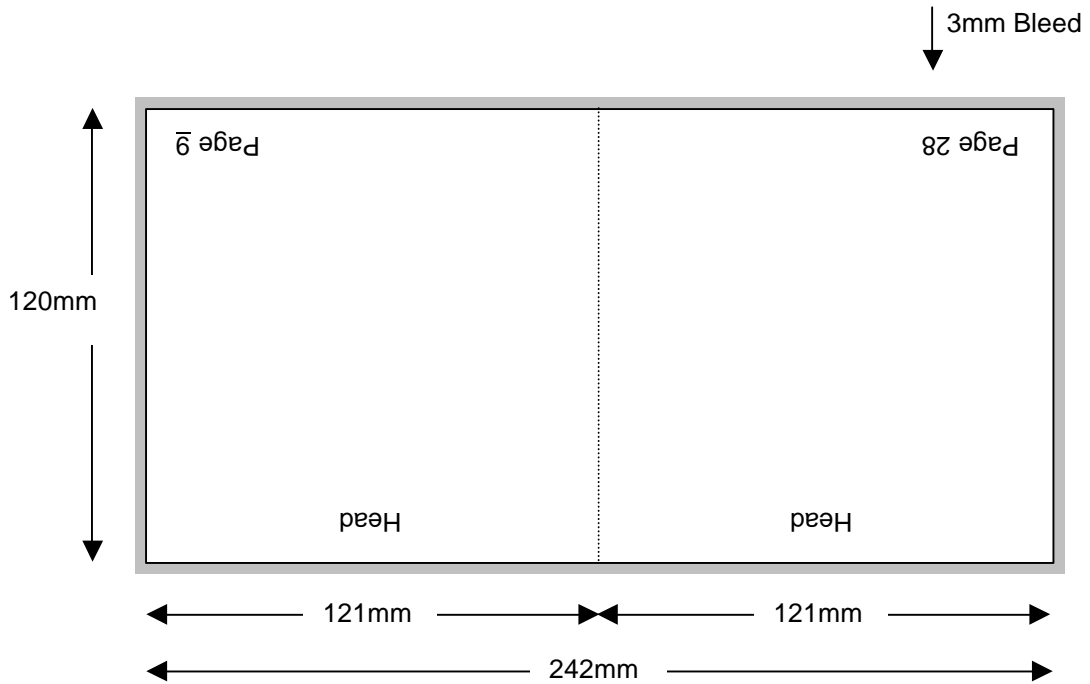

Compact Disc 36 Page Stitched Booklet

Shown In Printers Pairs Front & Back Up
Files Must Be Set Up As Separate Pages For Each Spread

Page 9 of 18

Front

NOTE: THIS DRAWING IS NOT TO SIZE