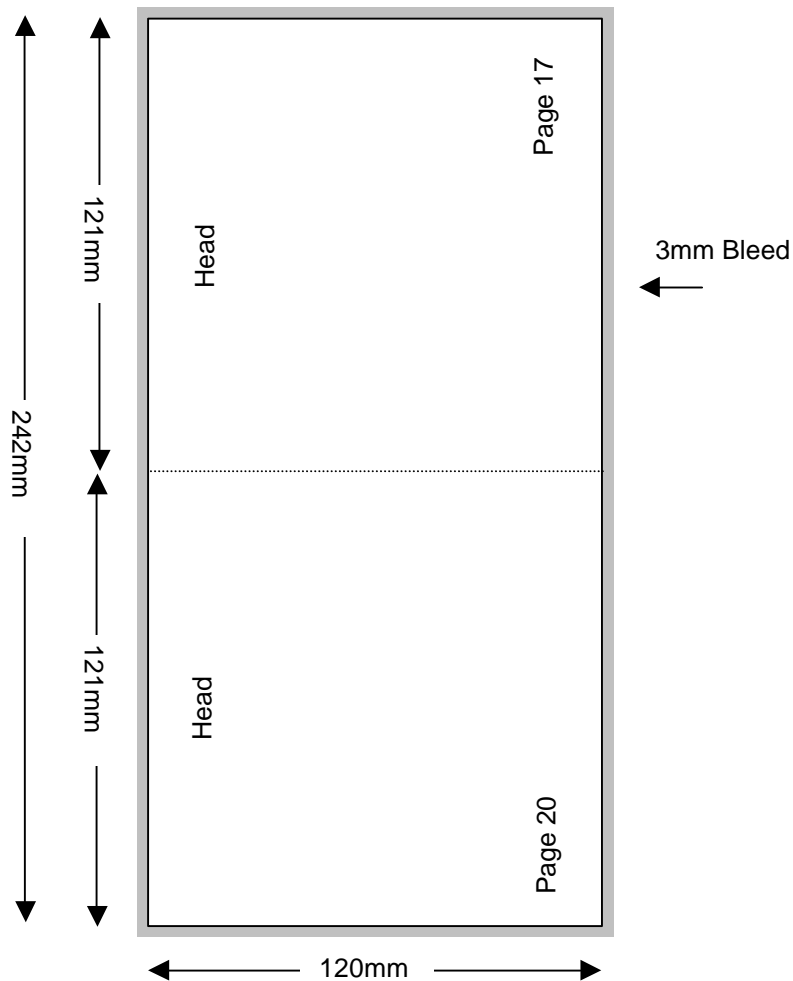

Compact Disc 36 Page Stitched Booklet

Shown In Printers Pairs Front & Back Up
Files Must Be Set Up As Separate Pages For Each Spread

Page 17 of 18

Front

NOTE: THIS DRAWING IS NOT TO SIZE