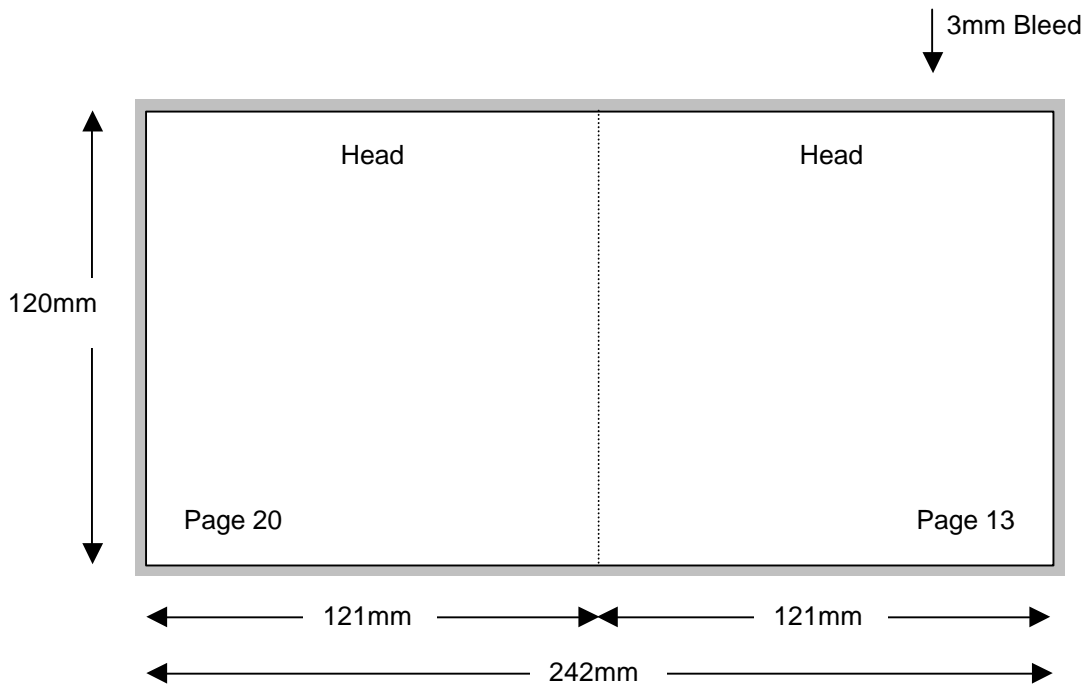

Compact Disc 32 Page Stitched Booklet

Shown In Printers Pairs Front & Back Up
Files Must Be Set Up As Separate Pages For Each Spread

Page 13 of 16

Front

NOTE: THIS DRAWING IS NOT TO SIZE