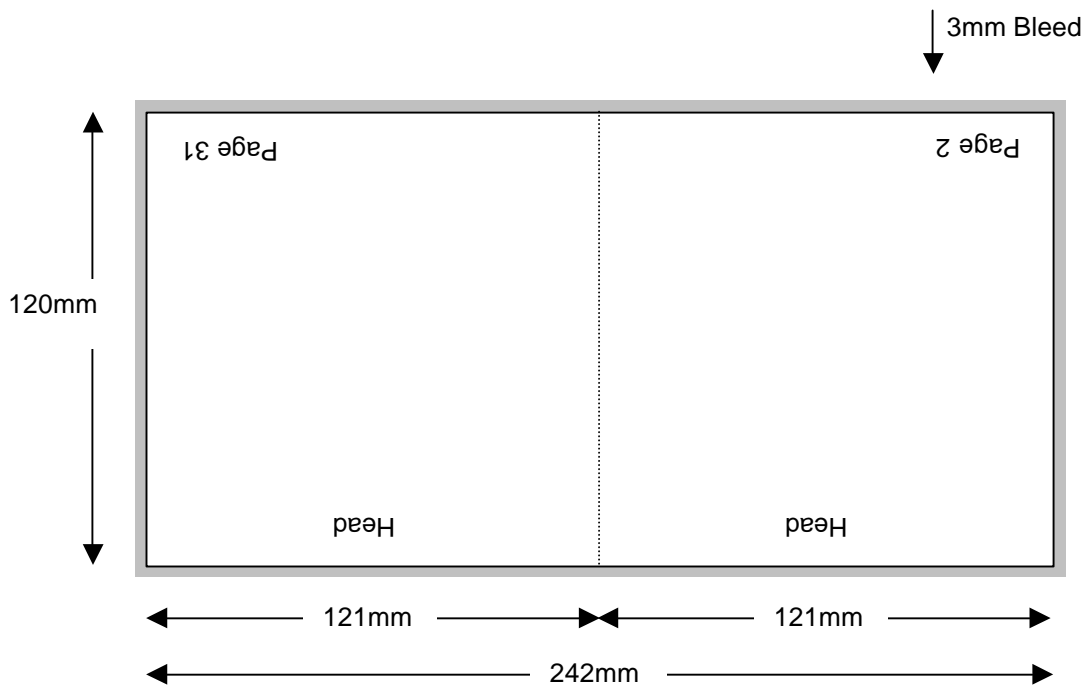

Compact Disc 32 Page Stitched Booklet

Shown In Printers Pairs Front & Back Up
Files Must Be Set Up As Separate Pages For Each Spread

Page 2 of 16

Backup

NOTE: THIS DRAWING IS NOT TO SIZE