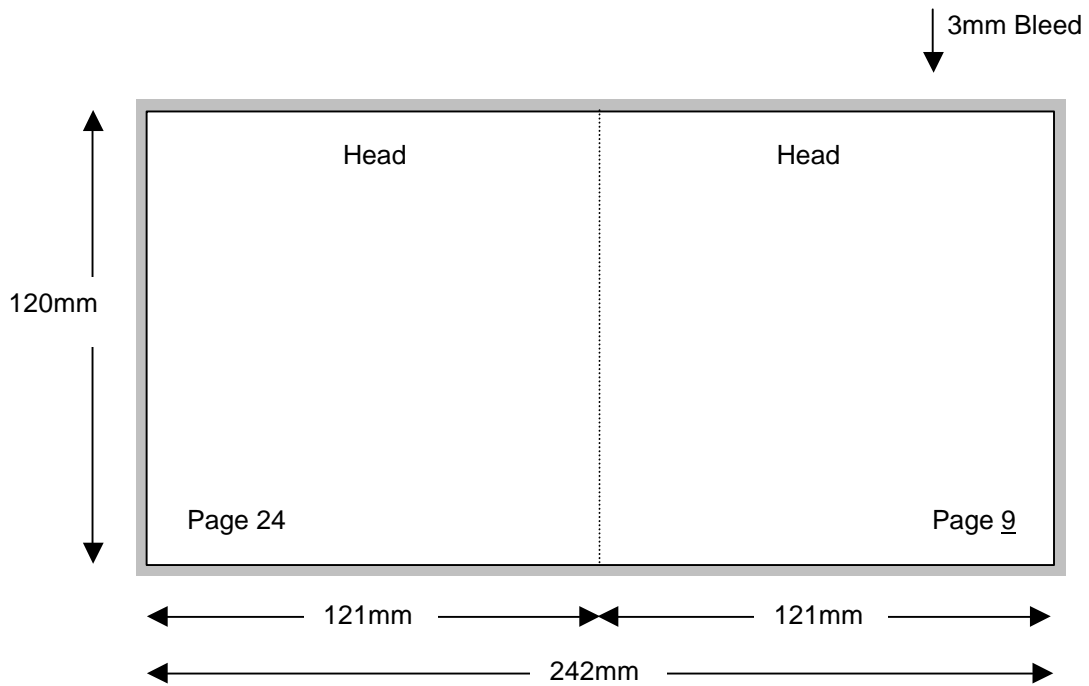

Compact Disc 32 Page Stitched Booklet

Shown In Printers Pairs Front & Back Up
Files Must Be Set Up As Separate Pages For Each Spread

Page 9 of 16

Front

NOTE: THIS DRAWING IS NOT TO SIZE