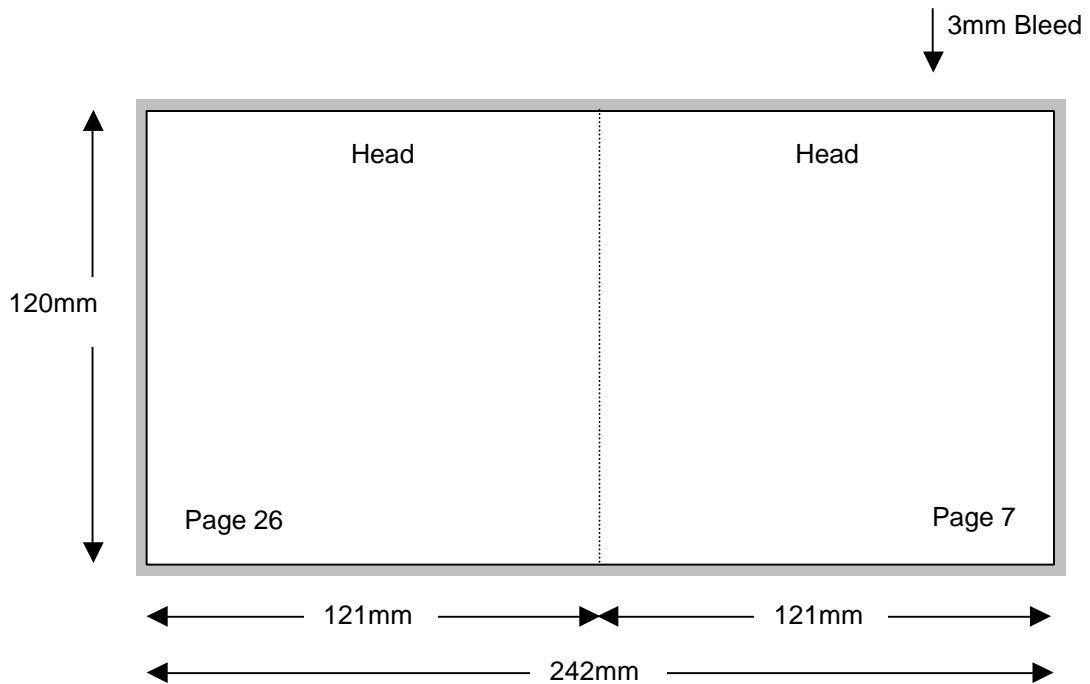

Compact Disc 32 Page Stitched Booklet

Shown In Printers Pairs Front & Back Up
Files Must Be Set Up As Separate Pages For Each Spread

Page 7 of 16

Backup

NOTE: THIS DRAWING IS NOT TO SIZE