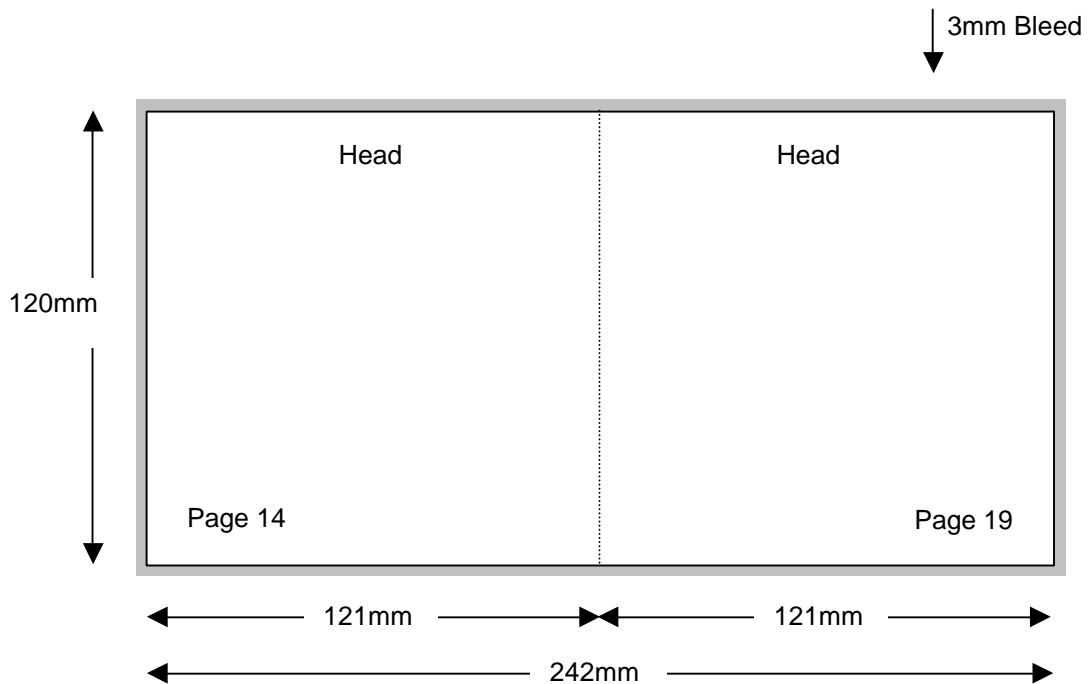

Compact Disc 32 Page Stitched Booklet

Shown In Printers Pairs Front & Back Up
Files Must Be Set Up As Separate Pages For Each Spread

Page 14 of 16

Backup

NOTE: THIS DRAWING IS NOT TO SIZE