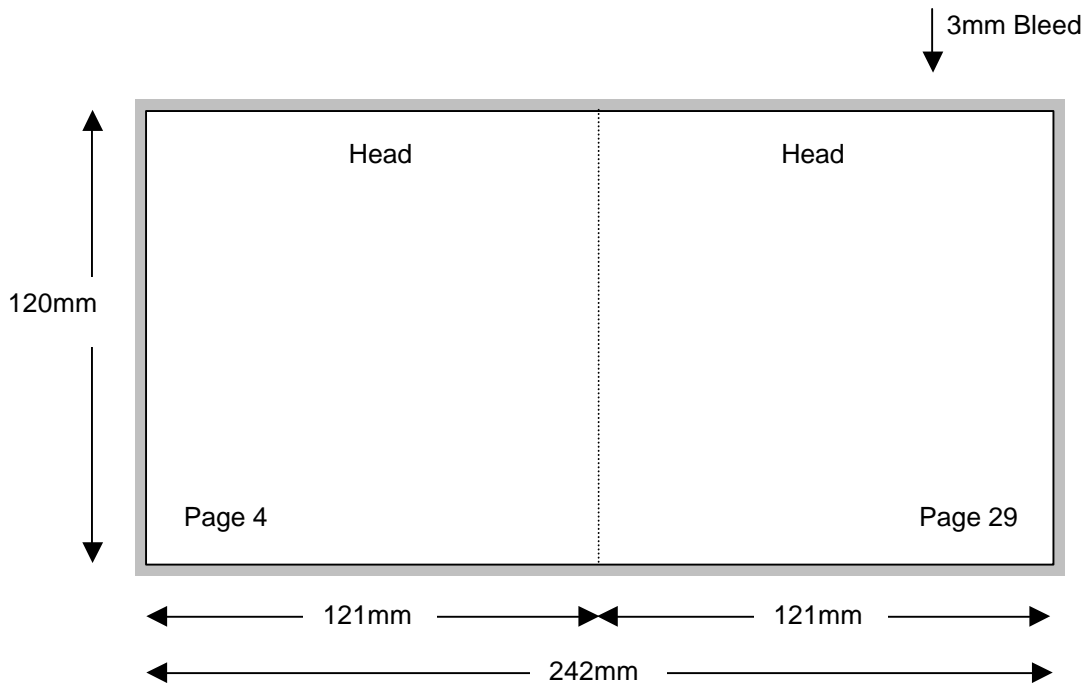

Compact Disc 32 Page Stitched Booklet

Shown In Printers Pairs Front & Back Up
Files Must Be Set Up As Separate Pages For Each Spread

Page 4 of 16

Front

NOTE: THIS DRAWING IS NOT TO SIZE