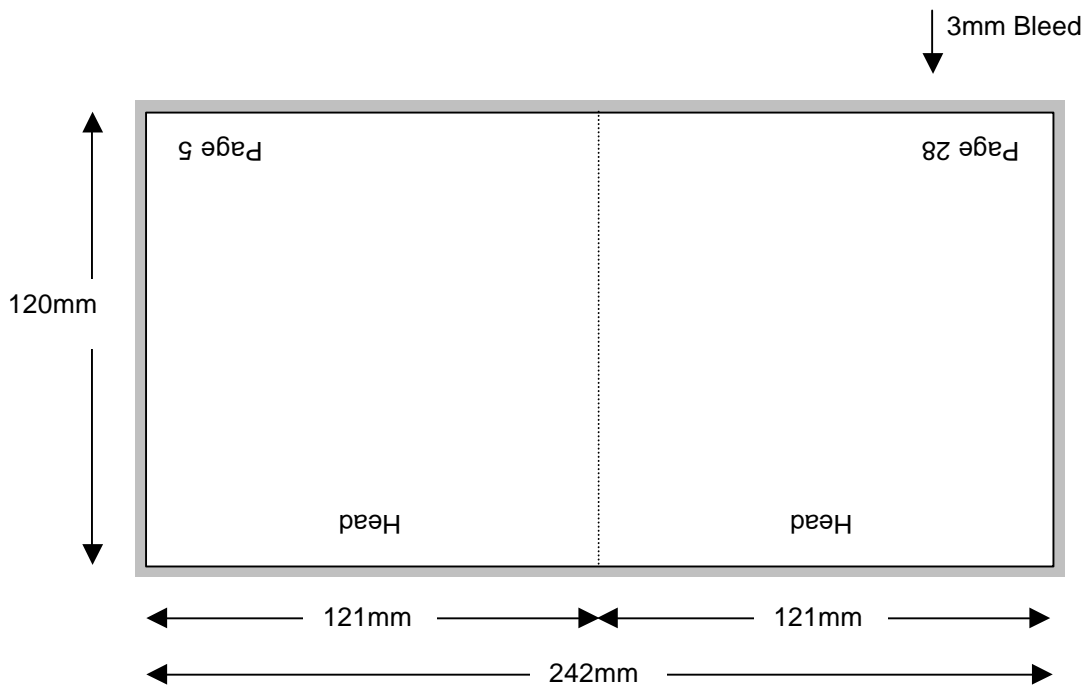

Compact Disc 32 Page Stitched Booklet

Shown In Printers Pairs Front & Back Up
Files Must Be Set Up As Separate Pages For Each Spread

Page 5 of 16

Front

NOTE: THIS DRAWING IS NOT TO SIZE