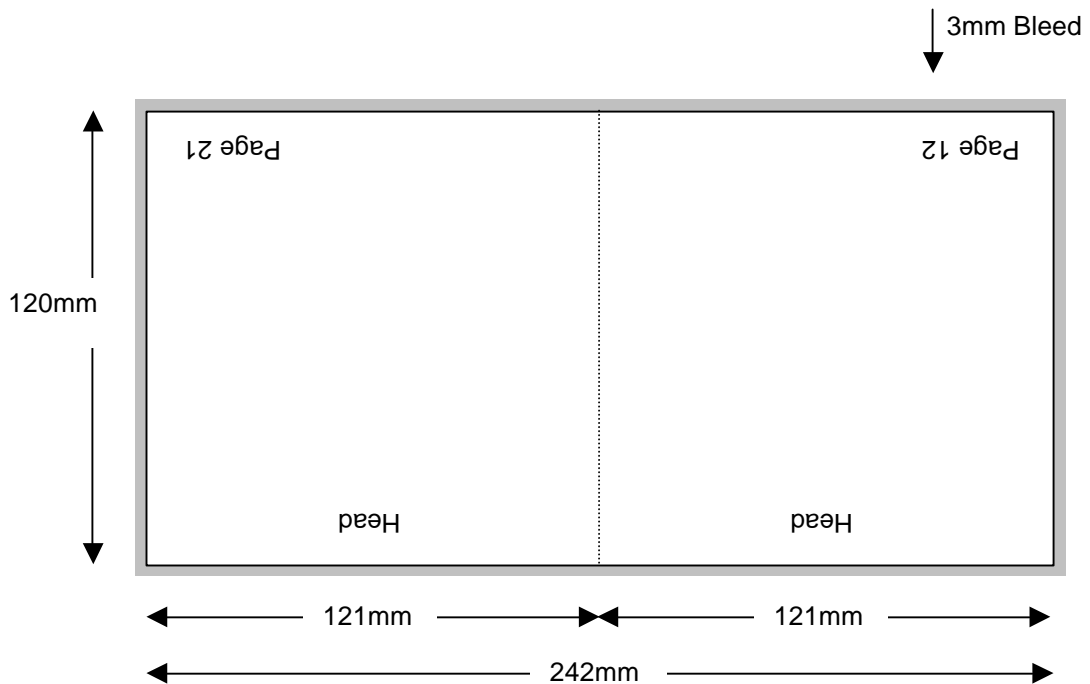

Compact Disc 32 Page Stitched Booklet

Shown In Printers Pairs Front & Back Up
Files Must Be Set Up As Separate Pages For Each Spread

Page 12 of 16

Front

NOTE: THIS DRAWING IS NOT TO SIZE