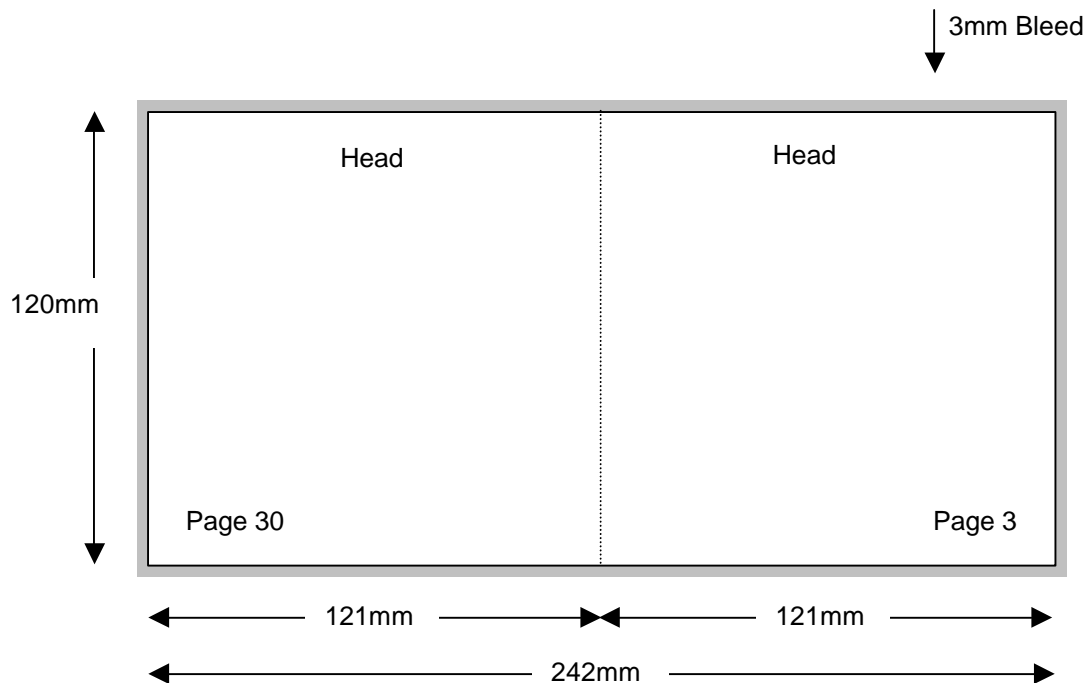

Compact Disc 32 Page Stitched Booklet

Shown In Printers Pairs Front & Back Up
Files Must Be Set Up As Separate Pages For Each Spread

Page 3 of 16

Backup

NOTE: THIS DRAWING IS NOT TO SIZE