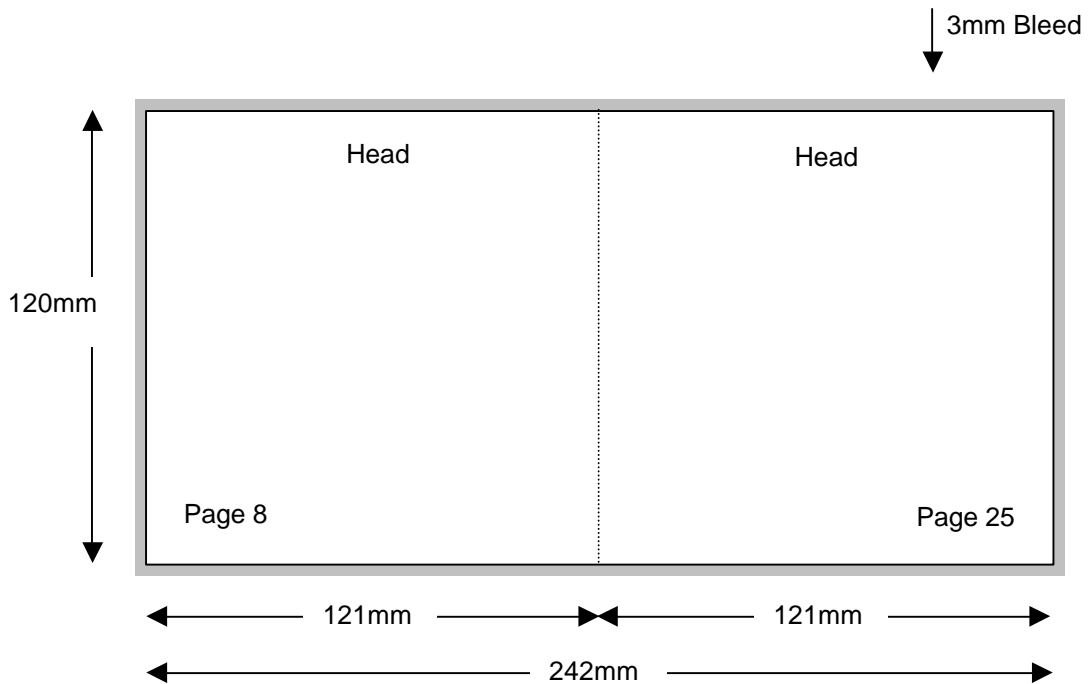

Compact Disc 32 Page Stitched Booklet

Shown In Printers Pairs Front & Back Up
Files Must Be Set Up As Separate Pages For Each Spread

Page 8 of 16

Front

NOTE: THIS DRAWING IS NOT TO SIZE