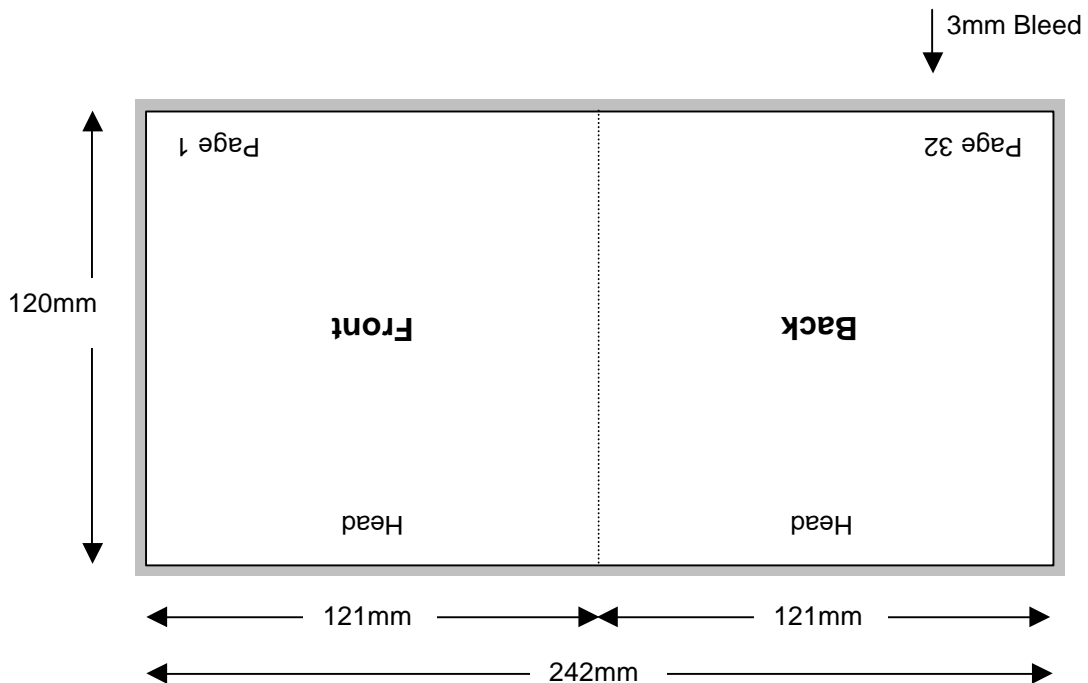

Compact Disc 32 Page Stitched Booklet

Shown In Printers Pairs Front & Back Up
Files Must Be Set Up As Separate Pages For Each Spread

Page 1 of 16

Front

Specifications:

To be automatically packed, stock needs to be non-porous.
Allow 3mm bleed all round.
Trim & perforation marks to show 1mm into the bleed.
Stock Coated A2 Art 115 gsm.
Catalogue number must appear on the final product.