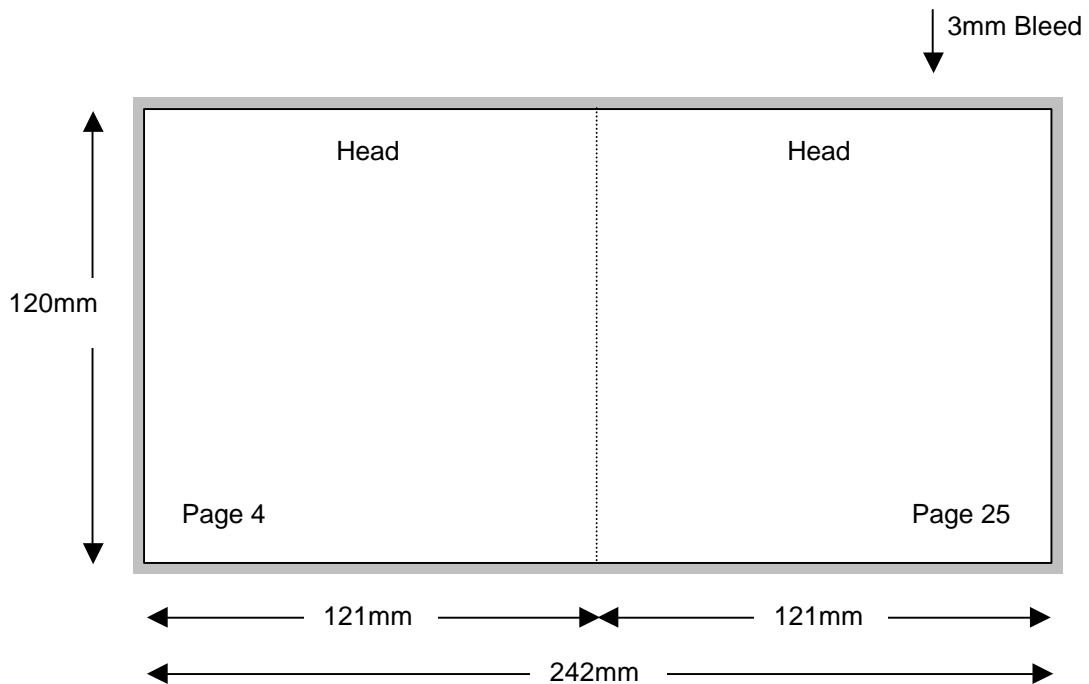

Compact Disc 28 Page Stitched Booklet

Shown In Printers Pairs Front & Back Up
Files Must Be Set Up As Separate Pages For Each Spread

Page 4 of 14

Front

NOTE: THIS DRAWING IS NOT TO SIZE