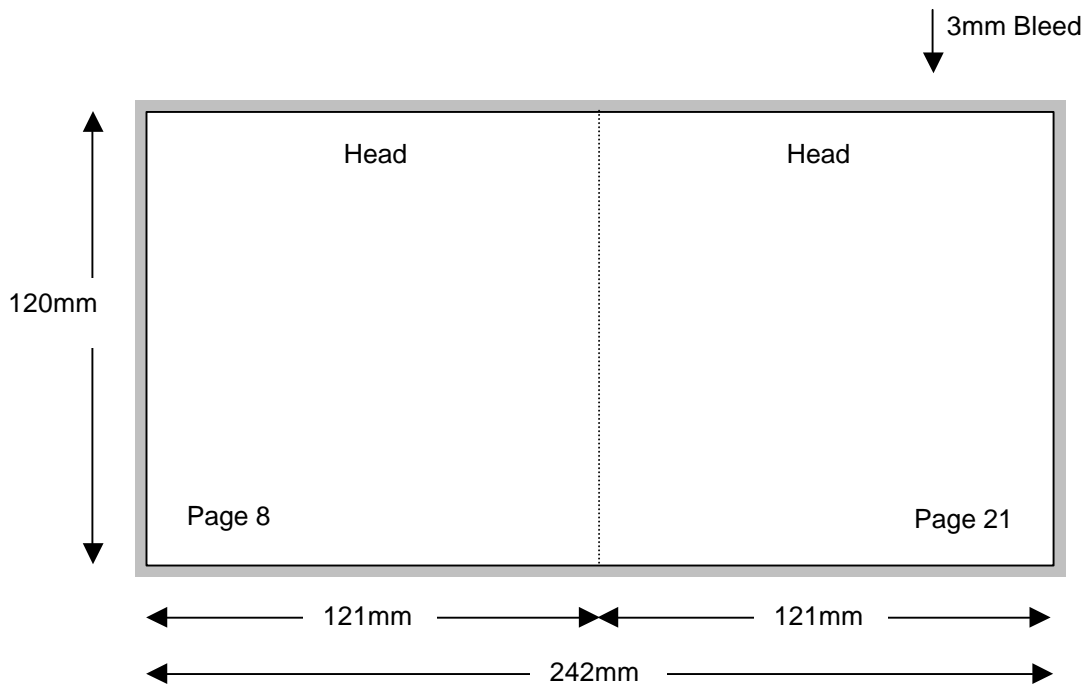

Compact Disc 28 Page Stitched Booklet

Shown In Printers Pairs Front & Back Up
Files Must Be Set Up As Separate Pages For Each Spread

Page 8 of 14

Front

NOTE: THIS DRAWING IS NOT TO SIZE