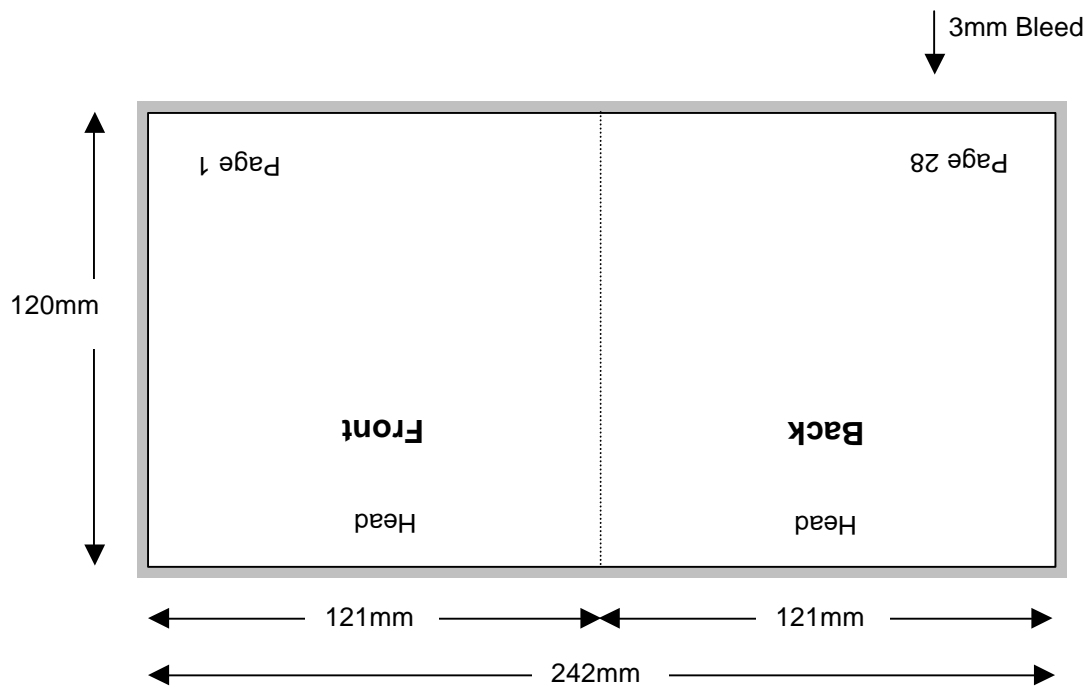

Compact Disc 28 Page Stitched Booklet

Shown In Printers Pairs Front & Back Up
Files Must Be Set Up As Separate Pages For Each Spread

Page 1 of 14

Front

Specifications:

- To be automatically packed, stock needs to be non-porous.
- Allow 3mm bleed all round.
- Trim & perforation marks to show 1mm into the bleed.
- Stock Coated A2 Art 130 gsm.
- Catalogue number must appear on the final product.