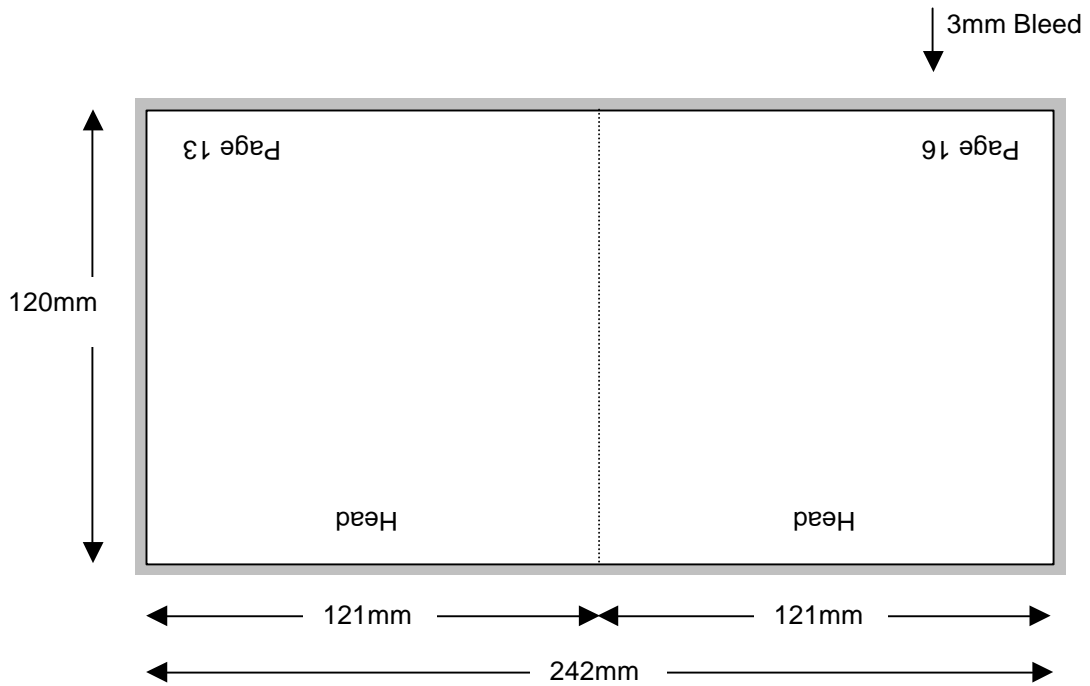

Compact Disc 28 Page Stitched Booklet

Shown In Printers Pairs Front & Back Up
Files Must Be Set Up As Separate Pages For Each Spread

Page 13 of 14

Front

NOTE: THIS DRAWING IS NOT TO SIZE