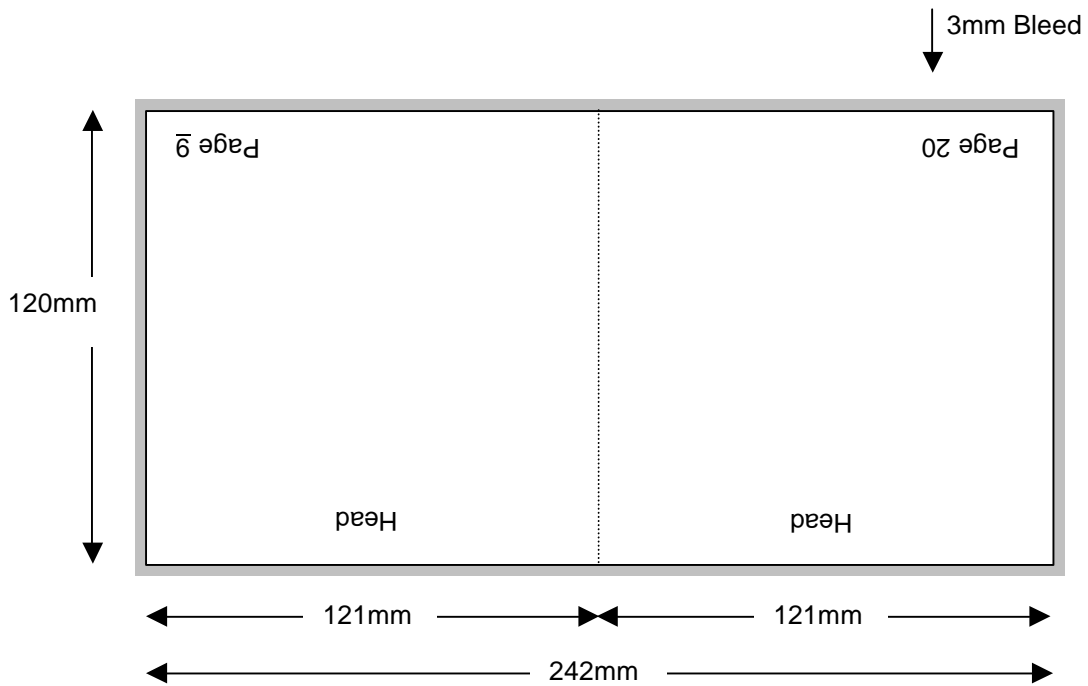

Compact Disc 28 Page Stitched Booklet

Shown In Printers Pairs Front & Back Up
Files Must Be Set Up As Separate Pages For Each Spread

Page 9 of 14

Front

NOTE: THIS DRAWING IS NOT TO SIZE