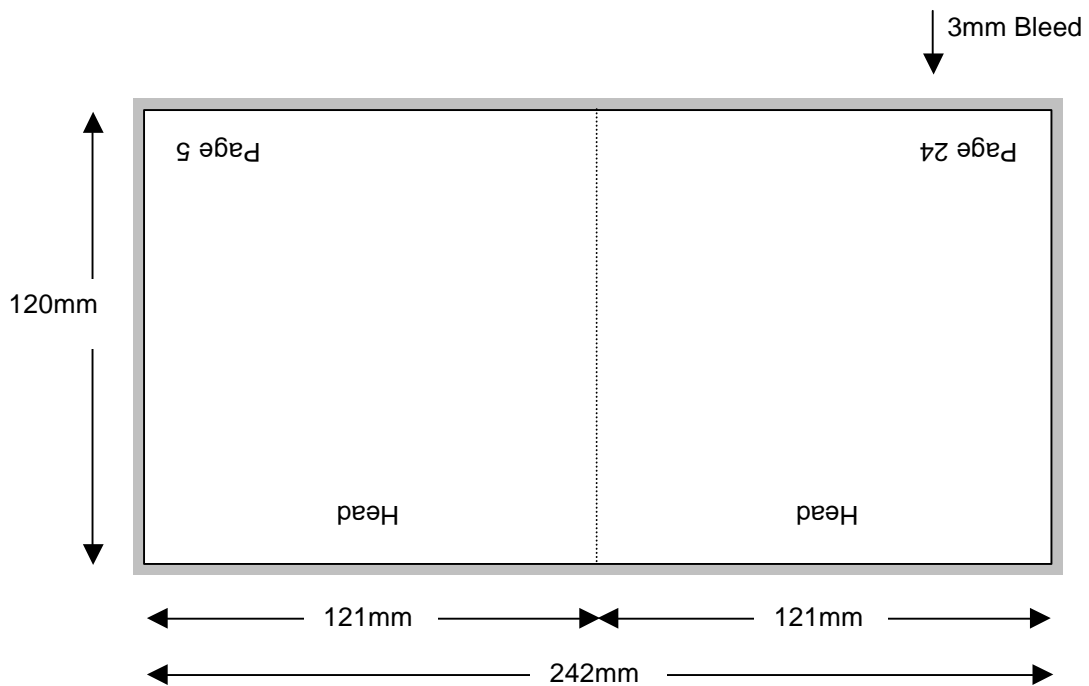

Compact Disc 28 Page Stitched Booklet

Shown In Printers Pairs Front & Back Up
Files Must Be Set Up As Separate Pages For Each Spread

Page 5 of 14

Front

NOTE: THIS DRAWING IS NOT TO SIZE