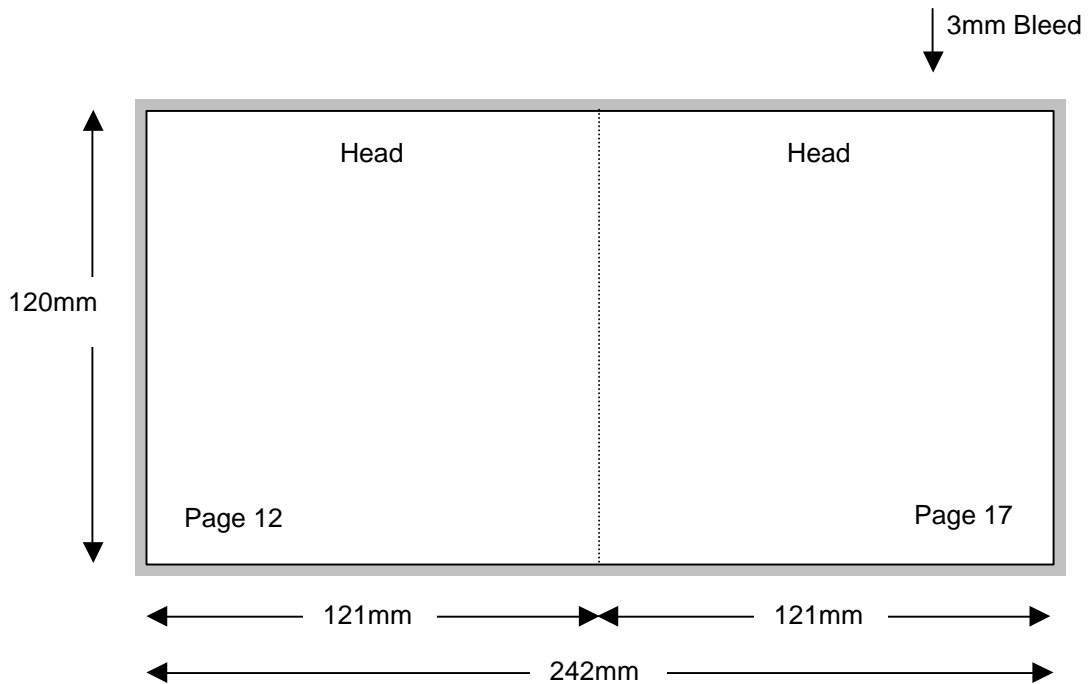

Compact Disc 28 Page Stitched Booklet

Shown In Printers Pairs Front & Back Up
Files Must Be Set Up As Separate Pages For Each Spread

Page 12 of 14

Front

NOTE: THIS DRAWING IS NOT TO SIZE