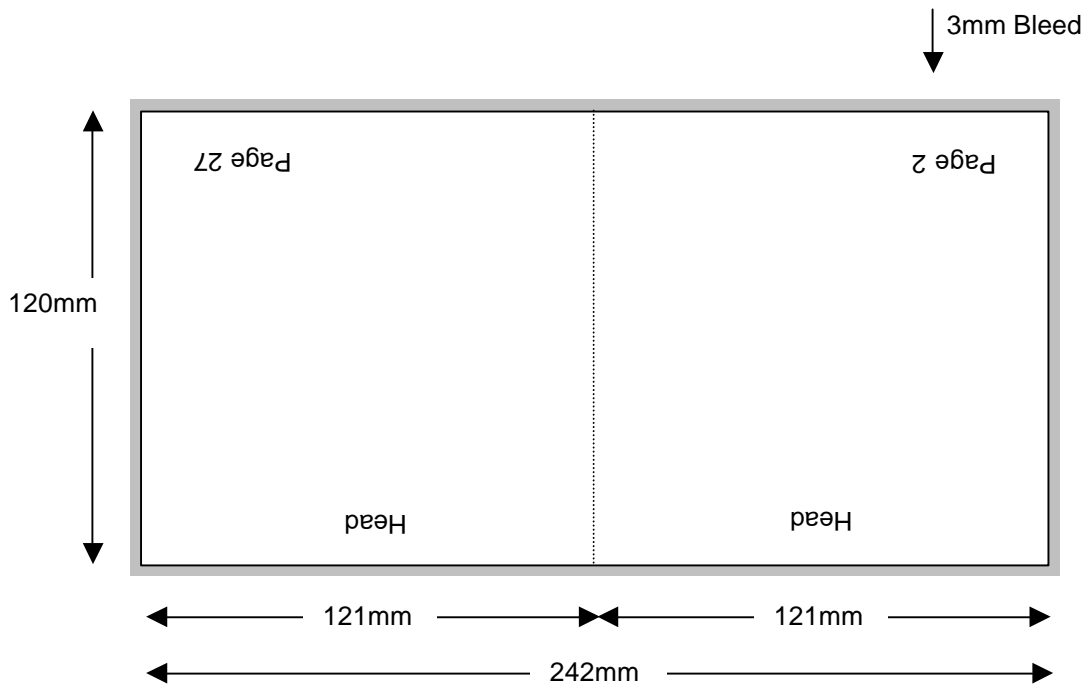

Compact Disc 28 Page Stitched Booklet

Shown In Printers Pairs Front & Back Up
Files Must Be Set Up As Separate Pages For Each Spread

Page 2 of 14

Backup

NOTE: THIS DRAWING IS NOT TO SIZE