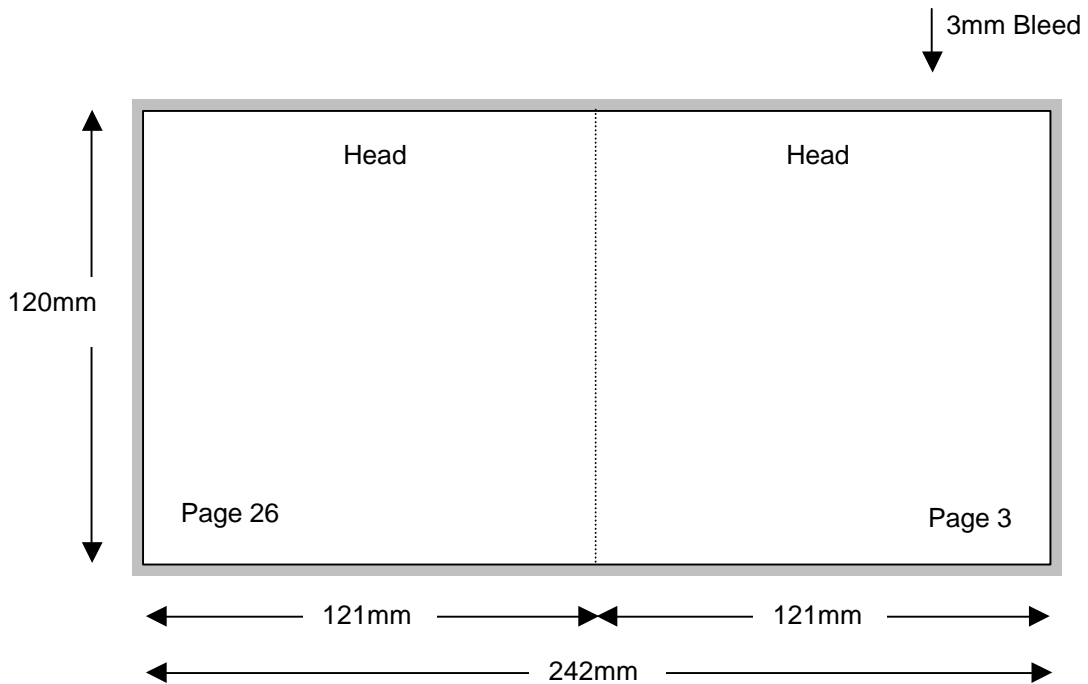

Compact Disc 28 Page Stitched Booklet

Shown In Printers Pairs Front & Back Up
Files Must Be Set Up As Separate Pages For Each Spread

Page 3 of 14

Backup

NOTE: THIS DRAWING IS NOT TO SIZE