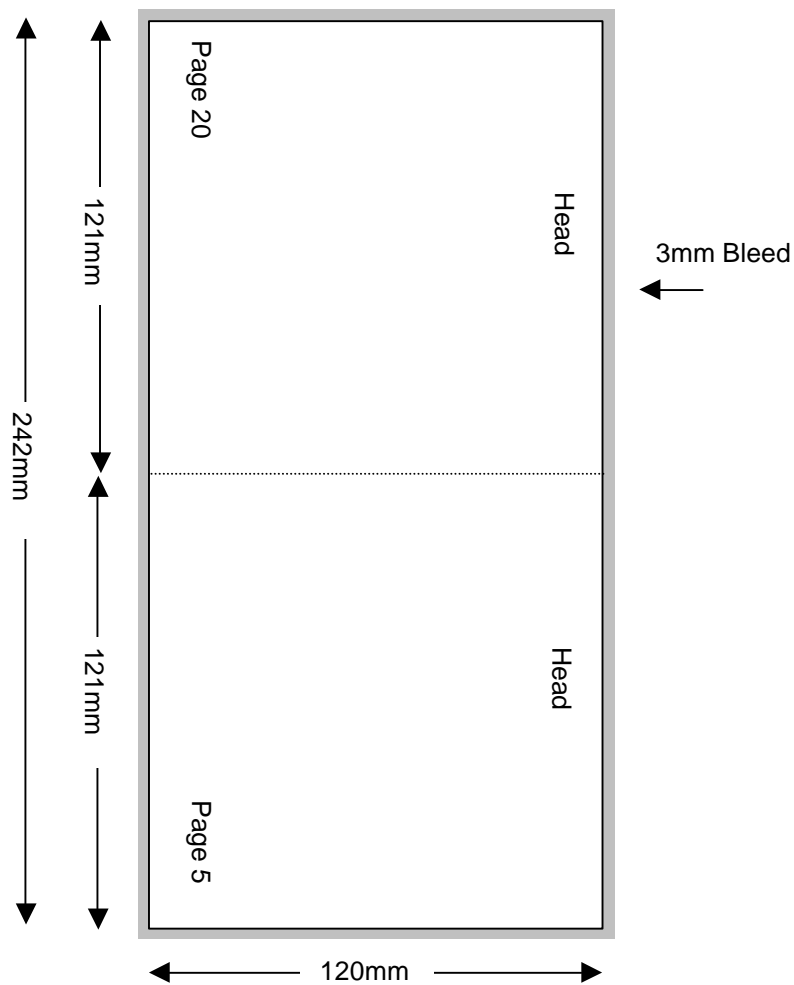

Compact Disc 24 Page Stitched Booklet

Version 1

Shown In Printers Pairs Front & Back Up
Files Must Be Set Up As Separate Pages For Each Spread

Page 5 of 12

Front