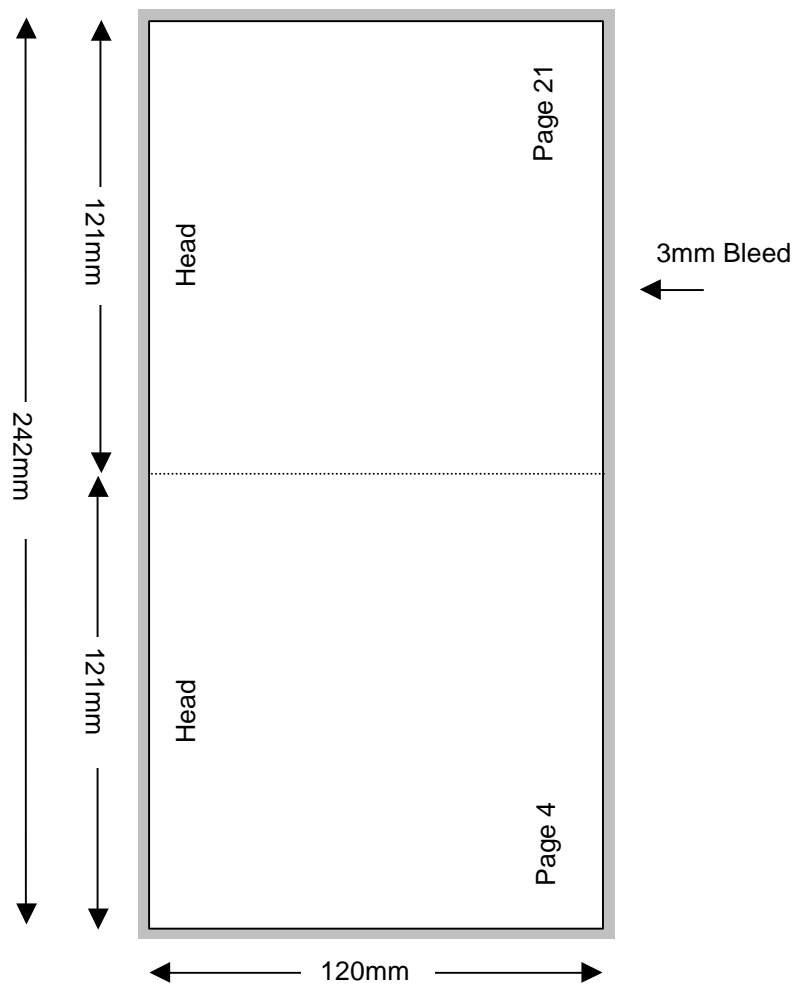

Compact Disc 24 Page Stitched Booklet

Version 1

Shown In Printers Pairs Front & Back Up
Files Must Be Set Up As Separate Pages For Each Spread

Page 4 of 12

Front