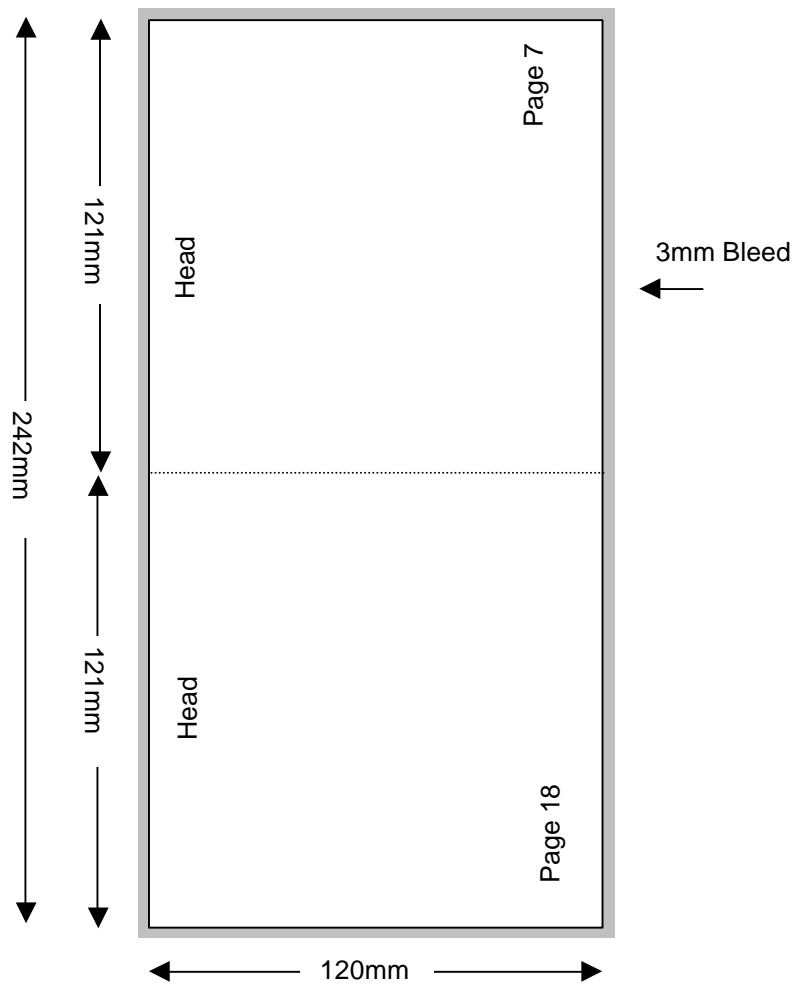

Compact Disc 24 Page Stitched Booklet

Version 1

Shown In Printers Pairs Front & Back Up
Files Must Be Set Up As Separate Pages For Each Spread

Page 7 of 12

Backup