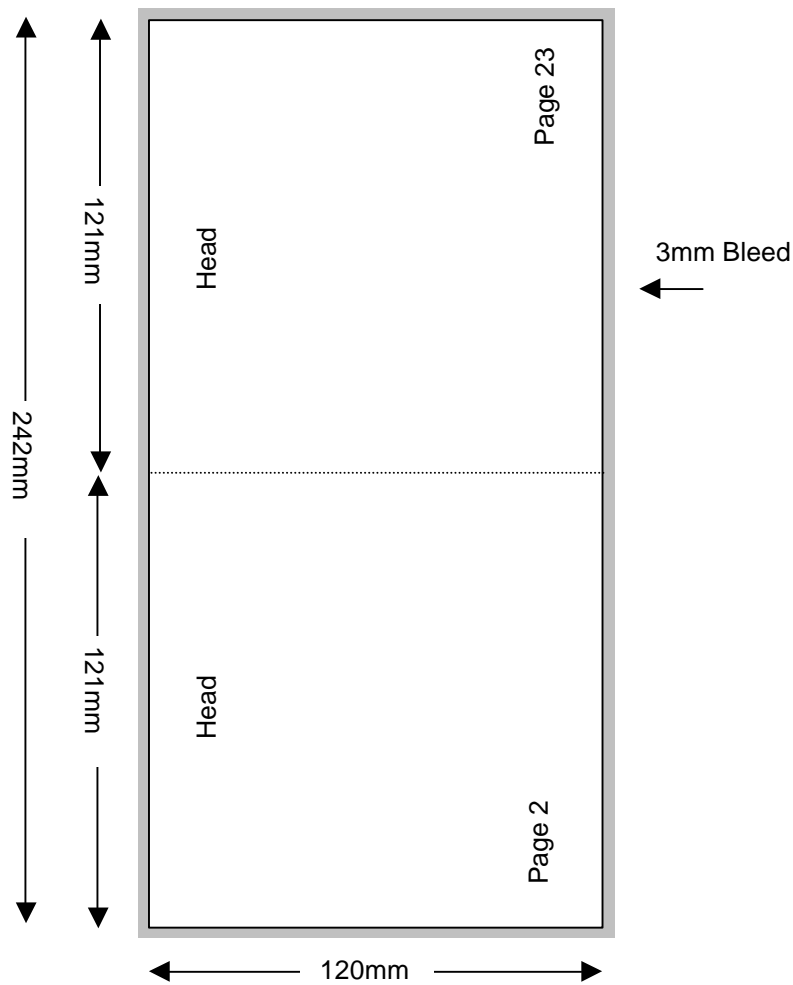

Compact Disc 24 Page Stitched Booklet

Version 1

Shown In Printers Pairs Front & Back Up
Files Must Be Set Up As Separate Pages For Each Spread

Page 2 of 12

Backup