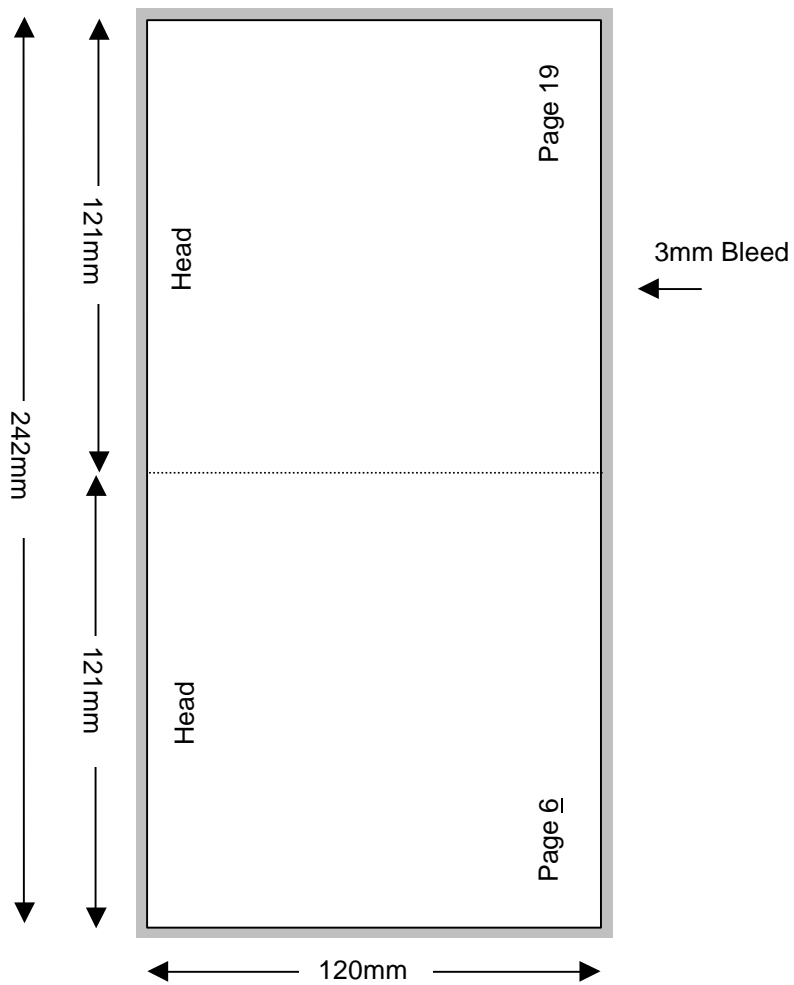

Compact Disc 24 Page Stitched Booklet

Version 1

Shown In Printers Pairs Front & Back Up
Files Must Be Set Up As Separate Pages For Each Spread

Page 6 of 12

Backup