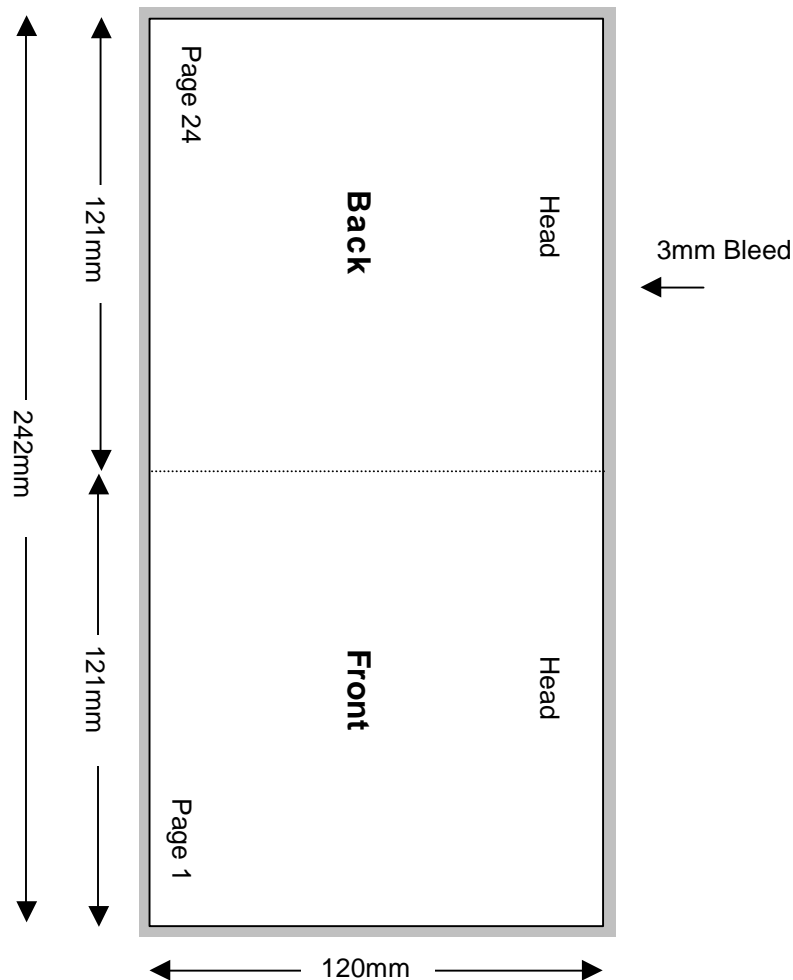

Compact Disc 24 Page Stitched Booklet

Version 1

Shown In Printers Pairs Front & Back Up
Files Must Be Set Up As Separate Pages For Each Spread

Page 1 of 12

Front

Specifications:

- To be automatically packed, stock needs to be non-porous.
- Allow 3mm bleed all around.
- Trim & perforation marks to show 1mm into the bleed.
- Stock Coated A2 Art 130 gsm.
- Catalogue number must appear on the final product.

Compact Disc 24 Page Stitched Booklet

Version 1

Shown In Printers Pairs Front & Back Up
Files Must Be Set Up As Separate Pages For Each Spread

Page 2 of 12

Backup

Compact Disc 24 Page Stitched Booklet

Version 1