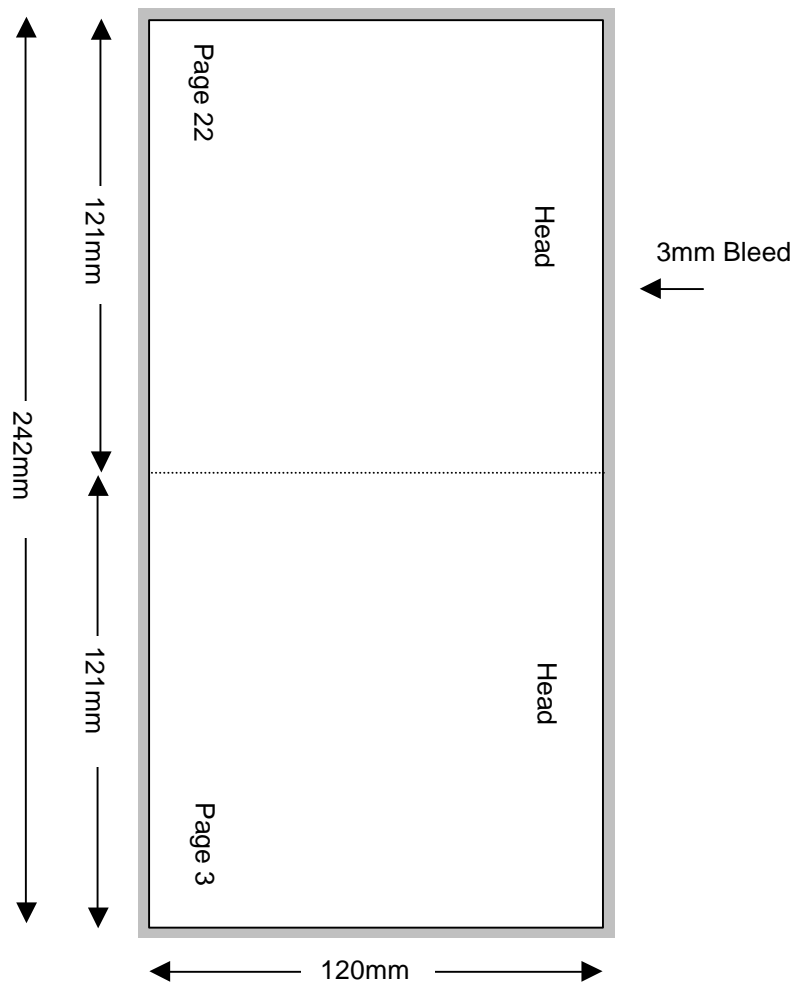

Compact Disc 24 Page Stitched Booklet

Version 1

Shown In Printers Pairs Front & Back Up
Files Must Be Set Up As Separate Pages For Each Spread

Page 3 of 12

Backup