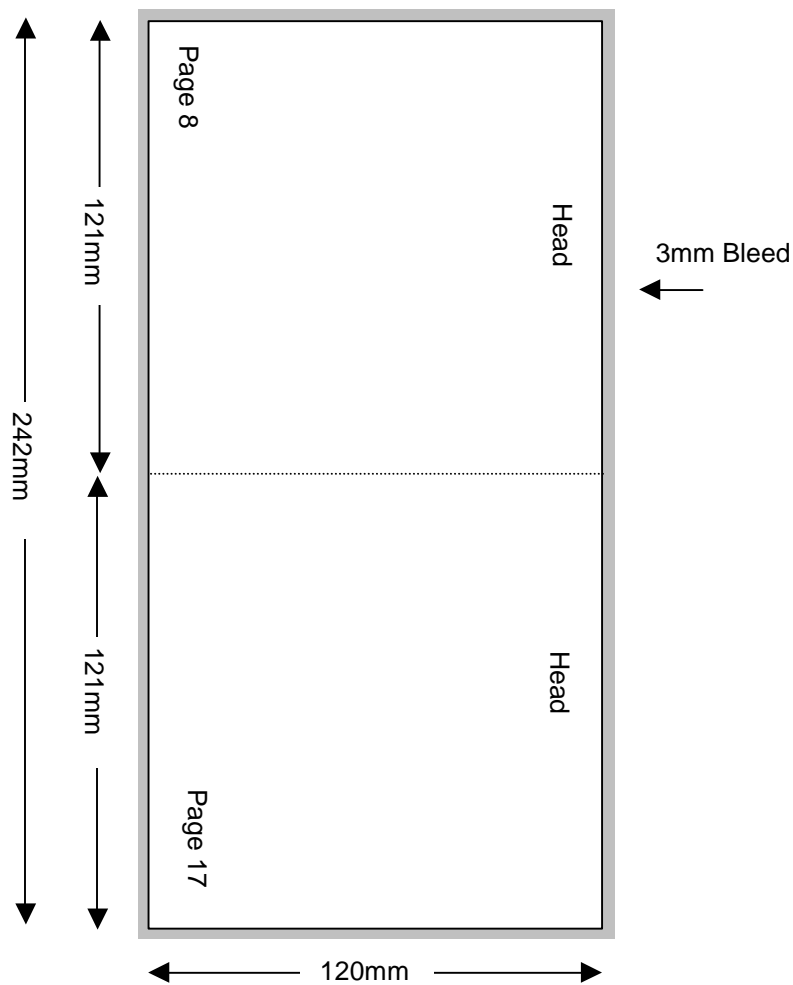

Compact Disc 24 Page Stitched Booklet

Version 1

Shown In Printers Pairs Front & Back Up
Files Must Be Set Up As Separate Pages For Each Spread

Page 8 of 12

Front