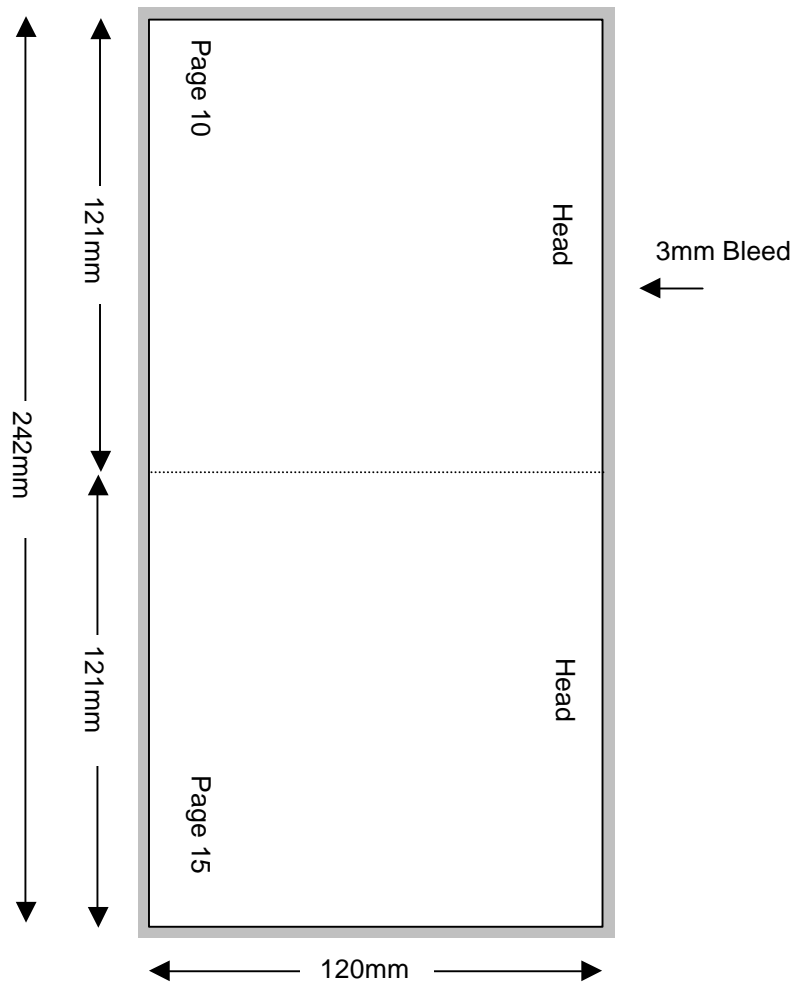

Compact Disc 24 Page Stitched Booklet

Version 1

Shown In Printers Pairs Front & Back Up
Files Must Be Set Up As Separate Pages For Each Spread

Page 10 of 12

Backup