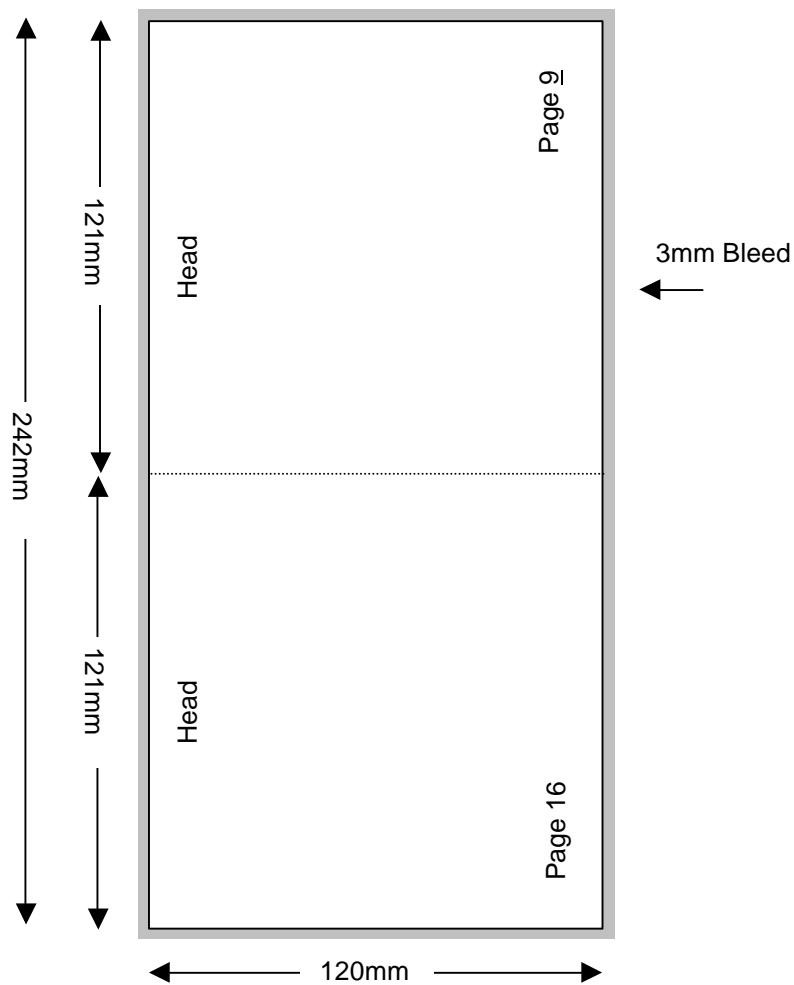

Compact Disc 24 Page Stitched Booklet

Version 1

Shown In Printers Pairs Front & Back Up
Files Must Be Set Up As Separate Pages For Each Spread

Page 9 of 12

Front