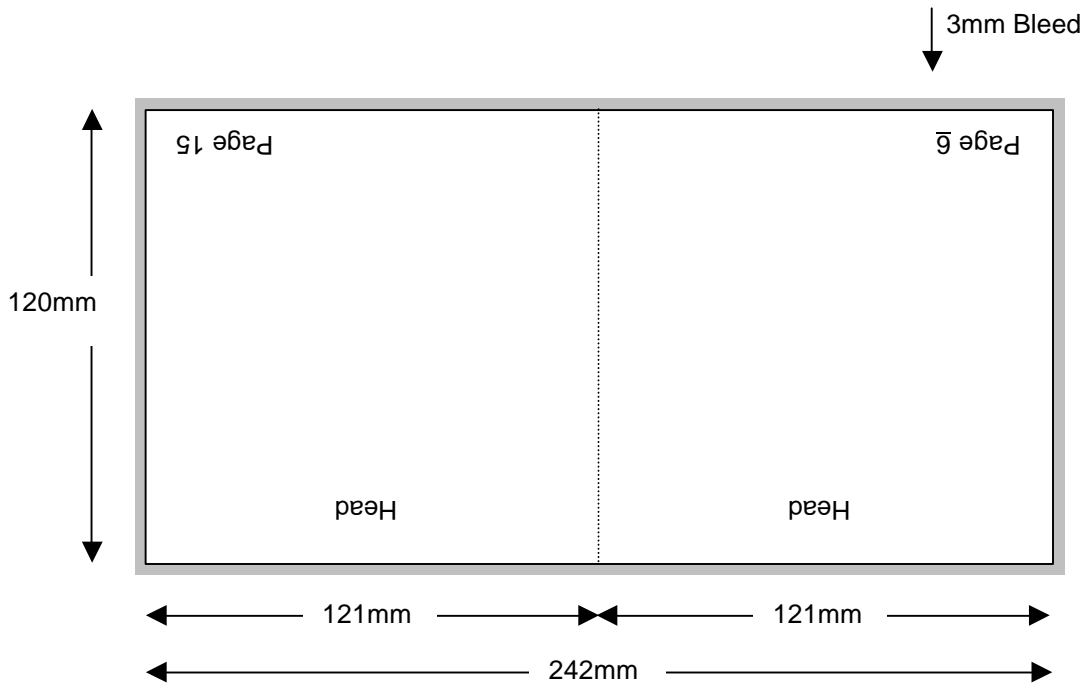

Compact Disc 20 Page Stitched Booklet

Shown In Printers Pairs Front & Back Up
Files Must Be Set Up As Separate Pages For Each Spread

Page 6 of 10

Backup