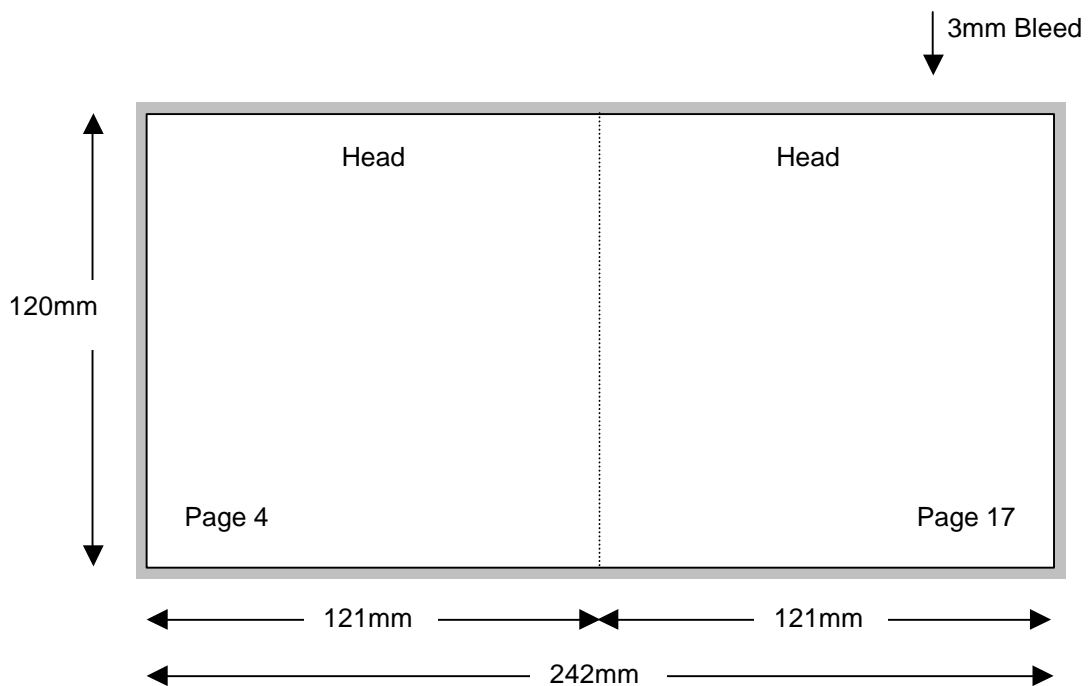

Compact Disc 20 Page Stitched Booklet

Shown In Printers Pairs Front & Back Up
Files Must Be Set Up As Separate Pages For Each Spread

Page 4 of 10

Front