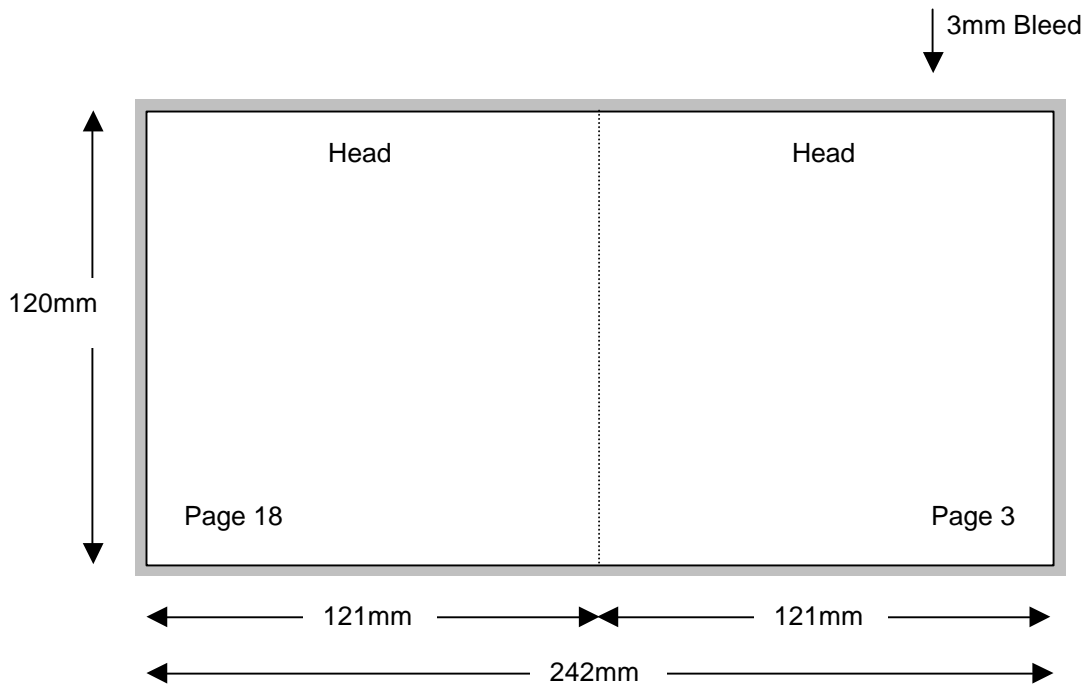

Compact Disc 20 Page Stitched Booklet

Shown In Printers Pairs Front & Back Up
Files Must Be Set Up As Separate Pages For Each Spread

Page 3 of 10

Backup