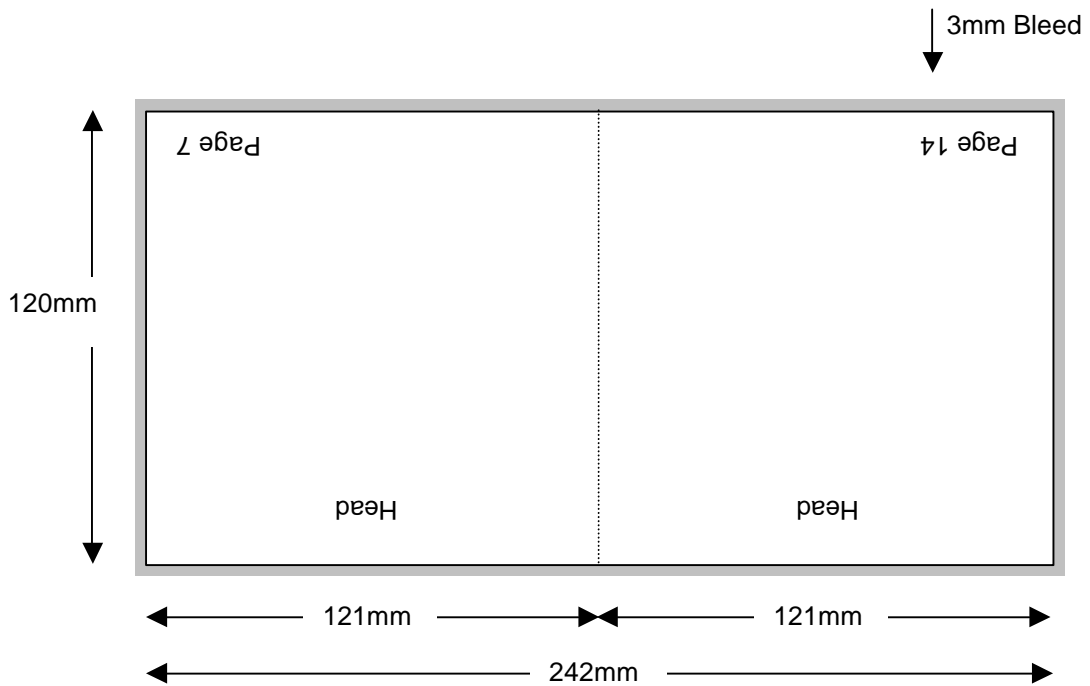

Compact Disc 20 Page Stitched Booklet

Shown In Printers Pairs Front & Back Up
Files Must Be Set Up As Separate Pages For Each Spread

Page 7 of 10

Front