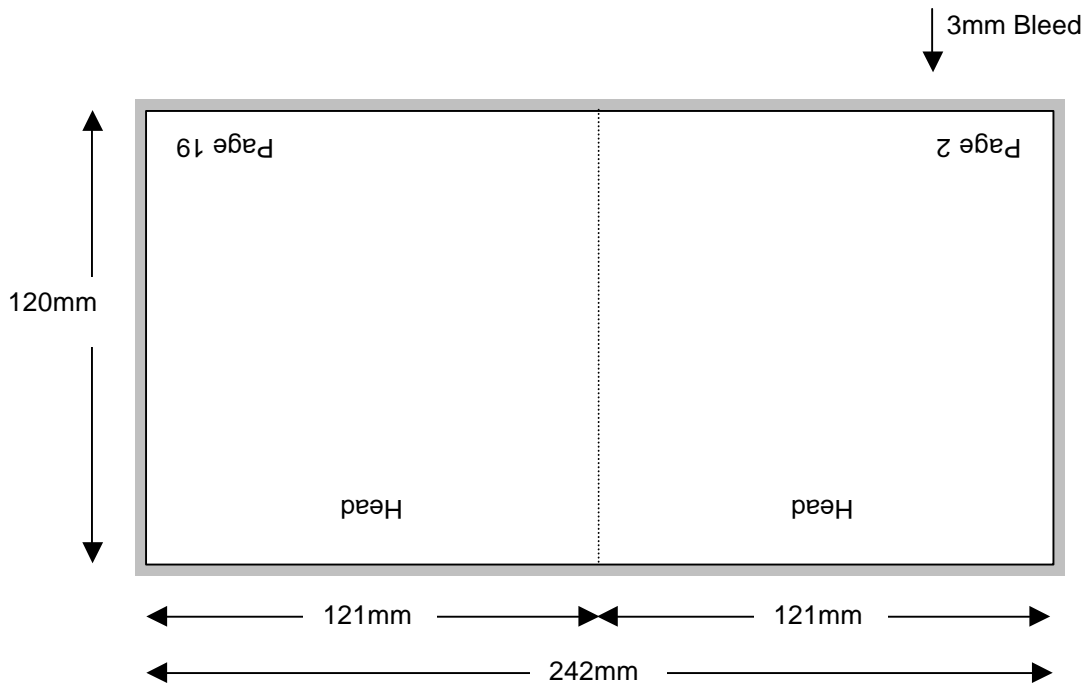

Compact Disc 20 Page Stitched Booklet

Shown In Printers Pairs Front & Back Up
Files Must Be Set Up As Separate Pages For Each Spread

Page 2 of 10

Backup