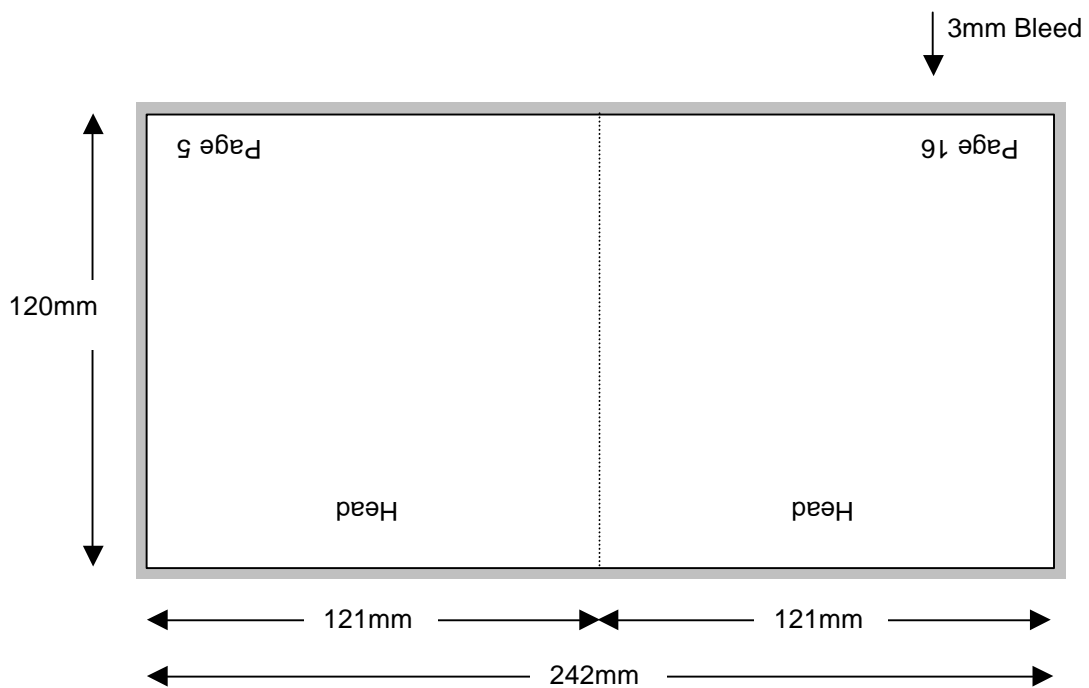

Compact Disc 20 Page Stitched Booklet

Shown In Printers Pairs Front & Back Up
Files Must Be Set Up As Separate Pages For Each Spread

Page 5 of 10

Front