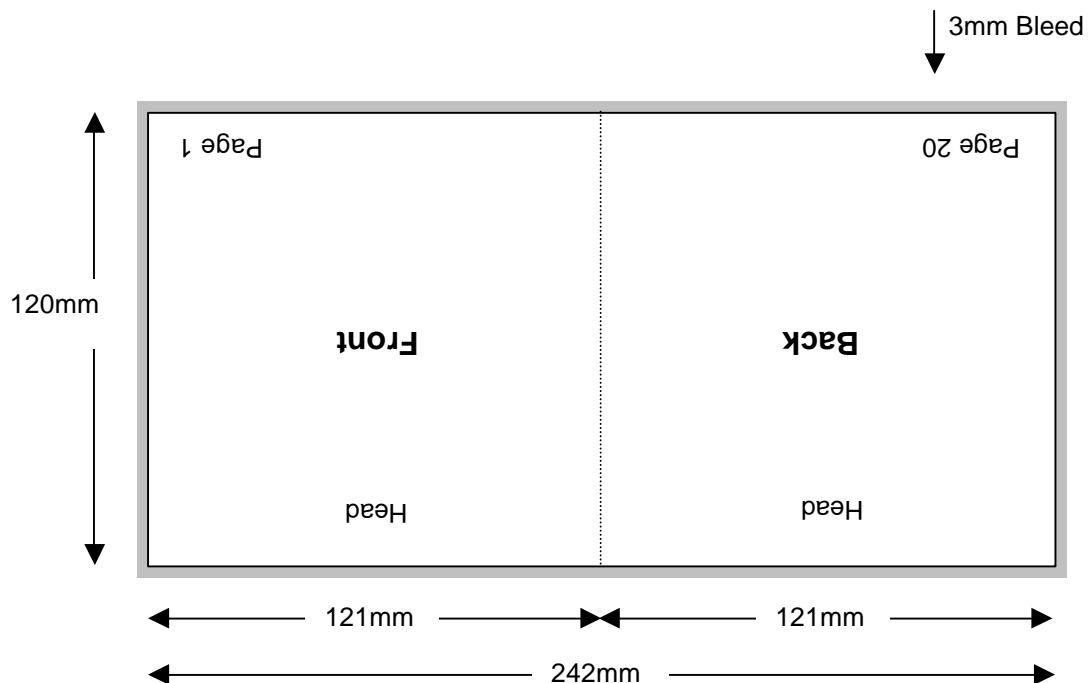

Compact Disc 20 Page Stitched Booklet

Shown In Printers Pairs Front & Back Up
Files Must Be Set Up As Separate Pages For Each Spread

Page 1 of 10

Front

Specifications:

To be automatically packed, stock needs to be non-porous.
Allow 3mm bleed all round. Trim & perforation marks to show 1mm into the bleed.
Stock Coated A2 Art 130 gsm.
Catalogue number must appear on the final product.

Compact Disc 20 Page Stitched Booklet

Shown In Printers Pairs Front & Back Up
Files Must Be Set Up As Separate Pages For Each Spread

Page 2 of 10

Backup

Compact Disc 20 Page Stitched Booklet

Shown In Printers Pairs Front & Back Up
Files Must Be Set Up As Separate Pages For Each Spread