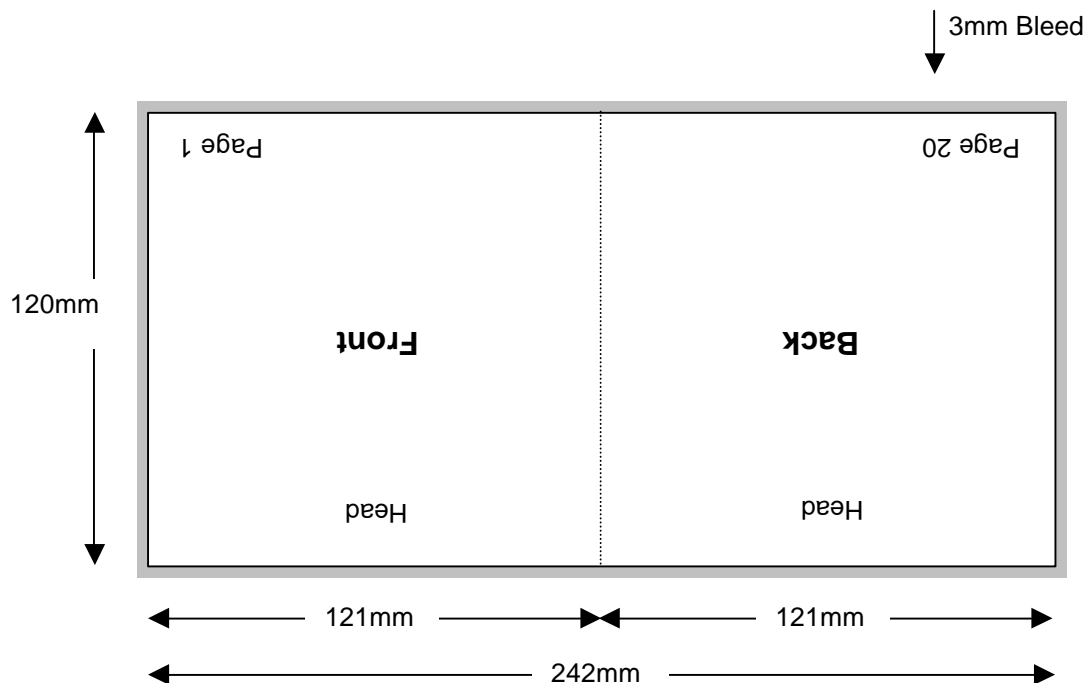

Compact Disc 20 Page Stitched Booklet

Shown In Printers Pairs Front & Back Up
Files Must Be Set Up As Separate Pages For Each Spread

Page 1 of 10

Front

Specifications:

To be automatically packed, stock needs to be non-porous.
Allow 3mm bleed all round. Trim & perforation marks to show 1mm into the bleed.
Stock Coated A2 Art 130 gsm.
Catalogue number must appear on the final product.

Compact Disc 20 Page Stitched Booklet

Shown In Printers Pairs Front & Back Up
Files Must Be Set Up As Separate Pages For Each Spread

Page 2 of 10

Backup

Compact Disc 20 Page Stitched Booklet

Shown In Printers Pairs Front & Back Up
Files Must Be Set Up As Separate Pages For Each Spread