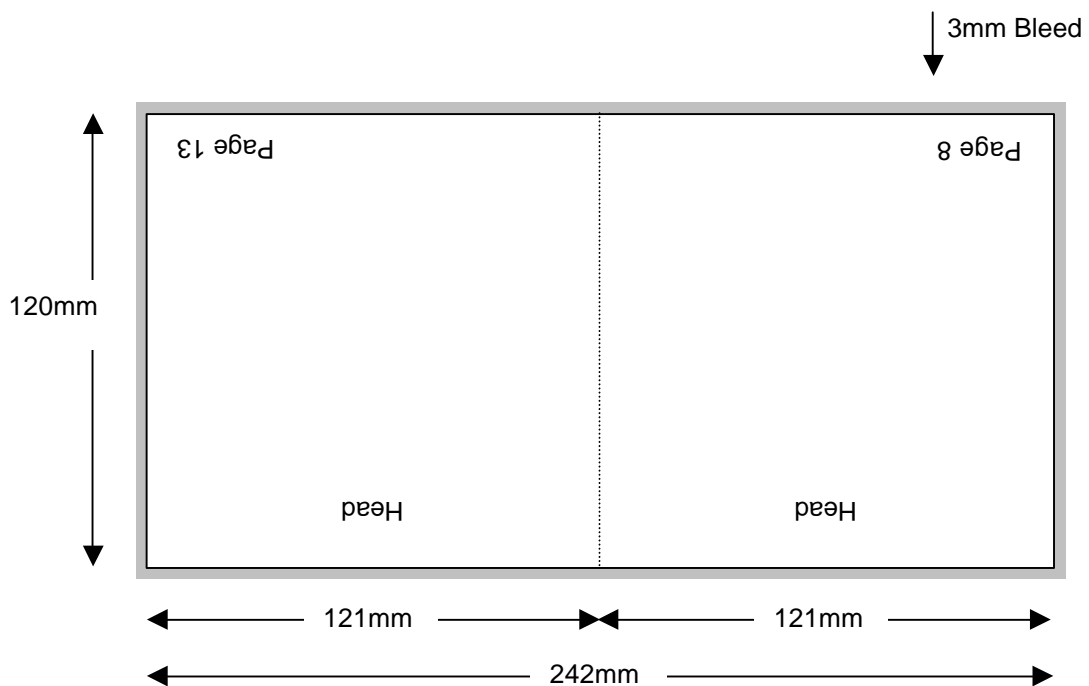

Compact Disc 20 Page Stitched Booklet

Shown In Printers Pairs Front & Back Up
Files Must Be Set Up As Separate Pages For Each Spread

Page 8 of 10

Backup