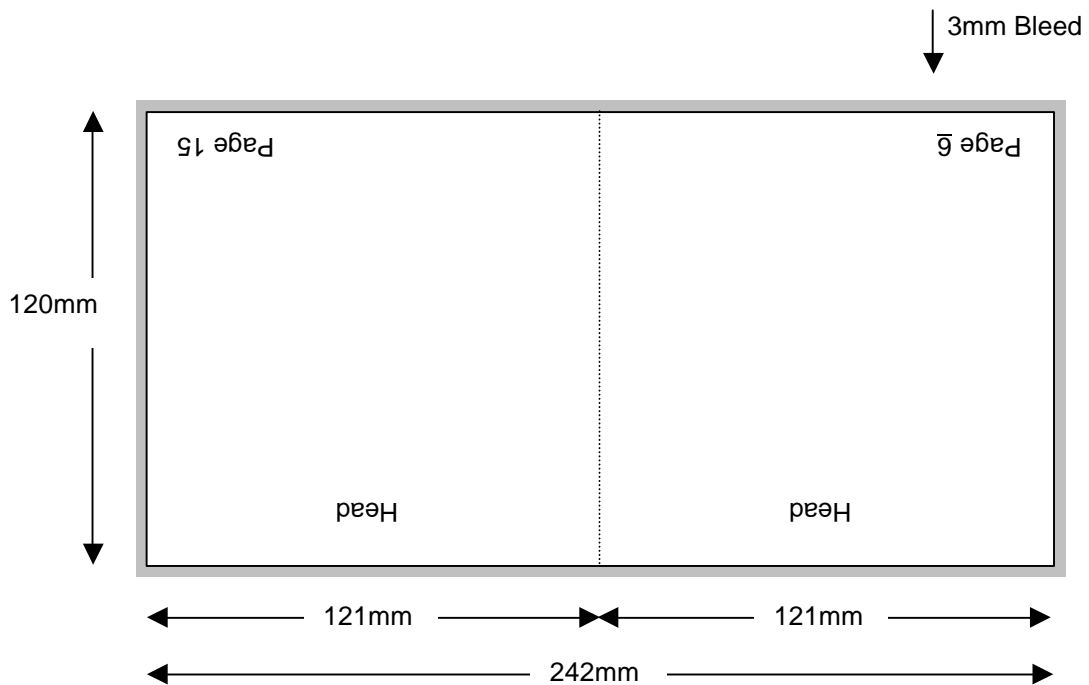

Compact Disc 20 Page Stitched Booklet

Shown In Printers Pairs Front & Back Up
Files Must Be Set Up As Separate Pages For Each Spread

Page 6 of 10

Backup