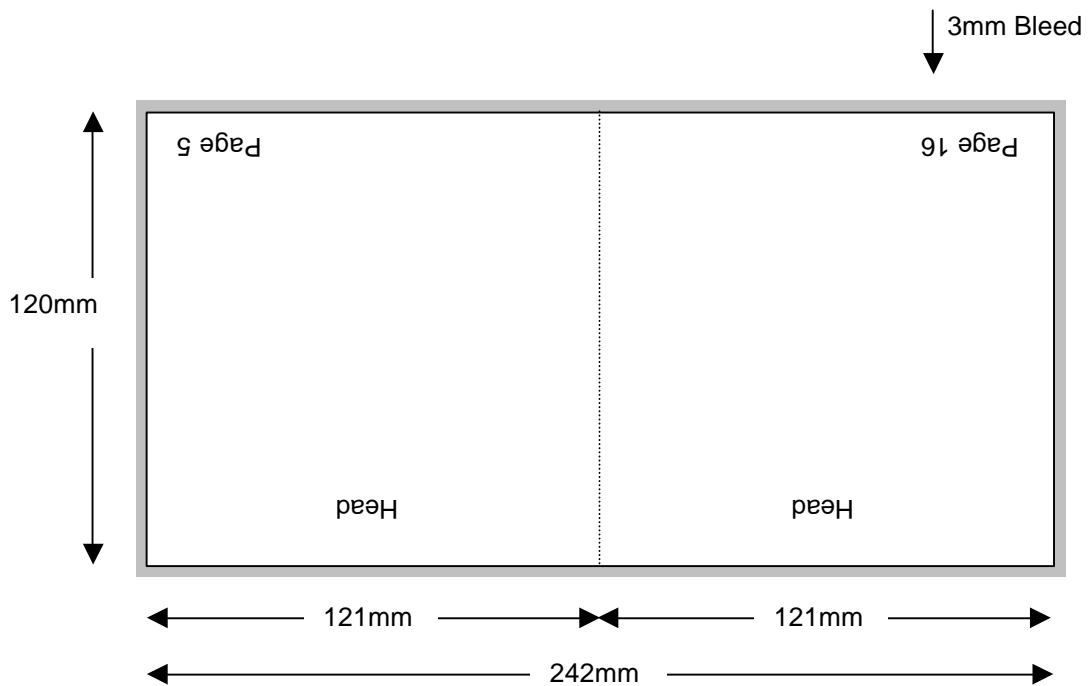

Compact Disc 20 Page Stitched Booklet

Shown In Printers Pairs Front & Back Up
Files Must Be Set Up As Separate Pages For Each Spread

Page 5 of 10

Front