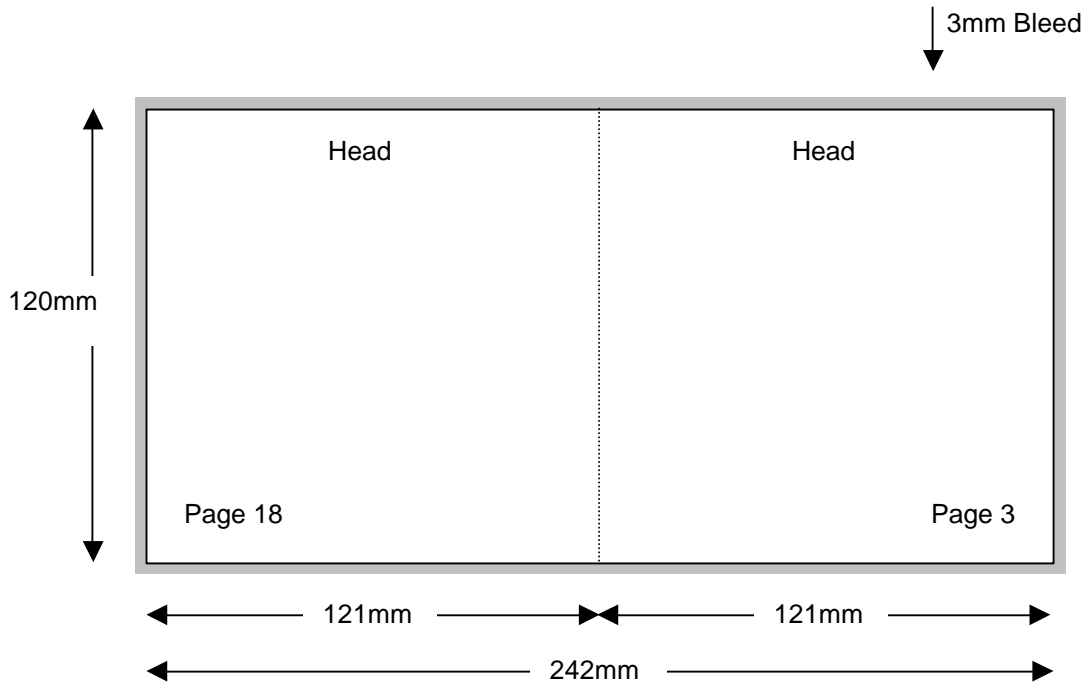

Compact Disc 20 Page Stitched Booklet

Shown In Printers Pairs Front & Back Up
Files Must Be Set Up As Separate Pages For Each Spread

Page 3 of 10

Backup