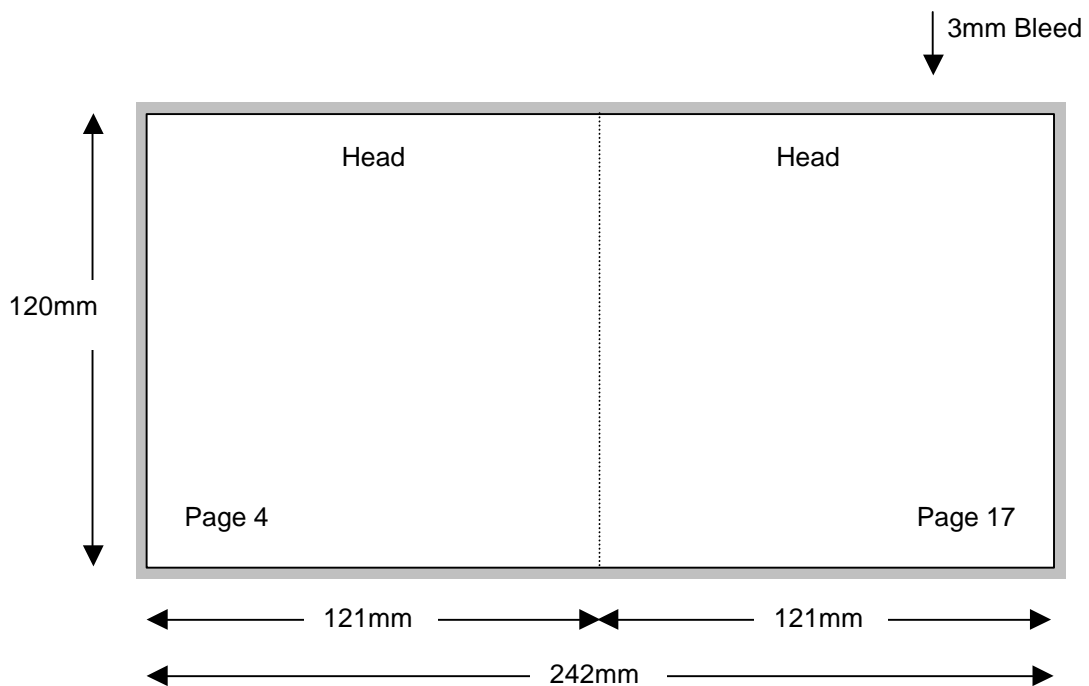

Compact Disc 20 Page Stitched Booklet

Shown In Printers Pairs Front & Back Up
Files Must Be Set Up As Separate Pages For Each Spread

Page 4 of 10

Front