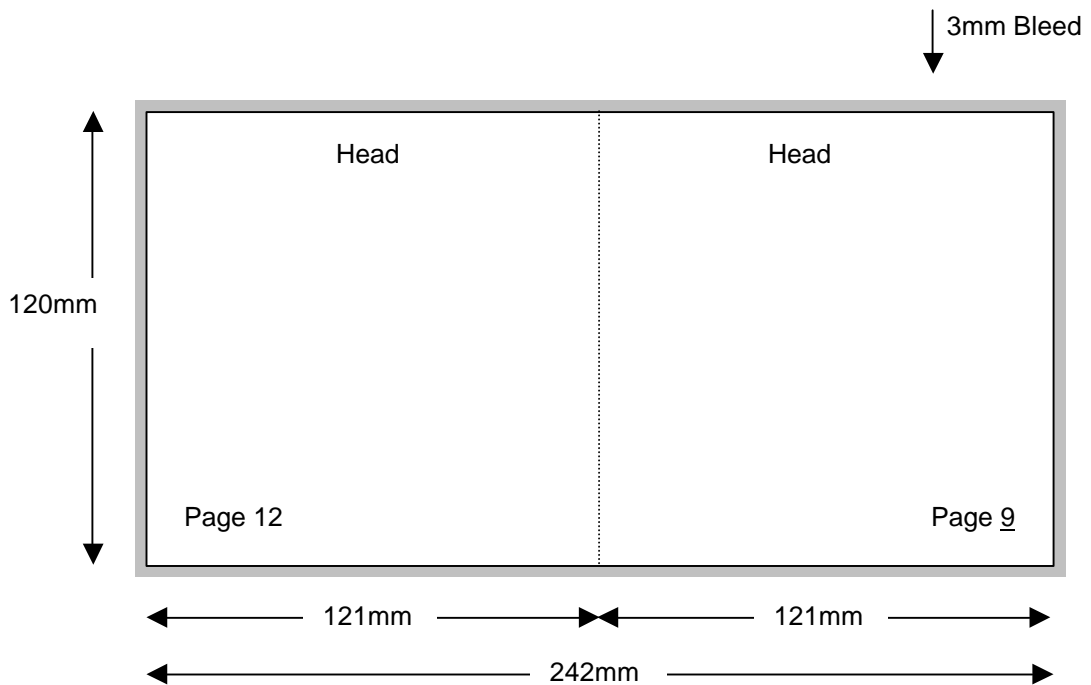

Compact Disc 20 Page Stitched Booklet

Shown In Printers Pairs Front & Back Up
Files Must Be Set Up As Separate Pages For Each Spread

Page 9 of 10

Backup