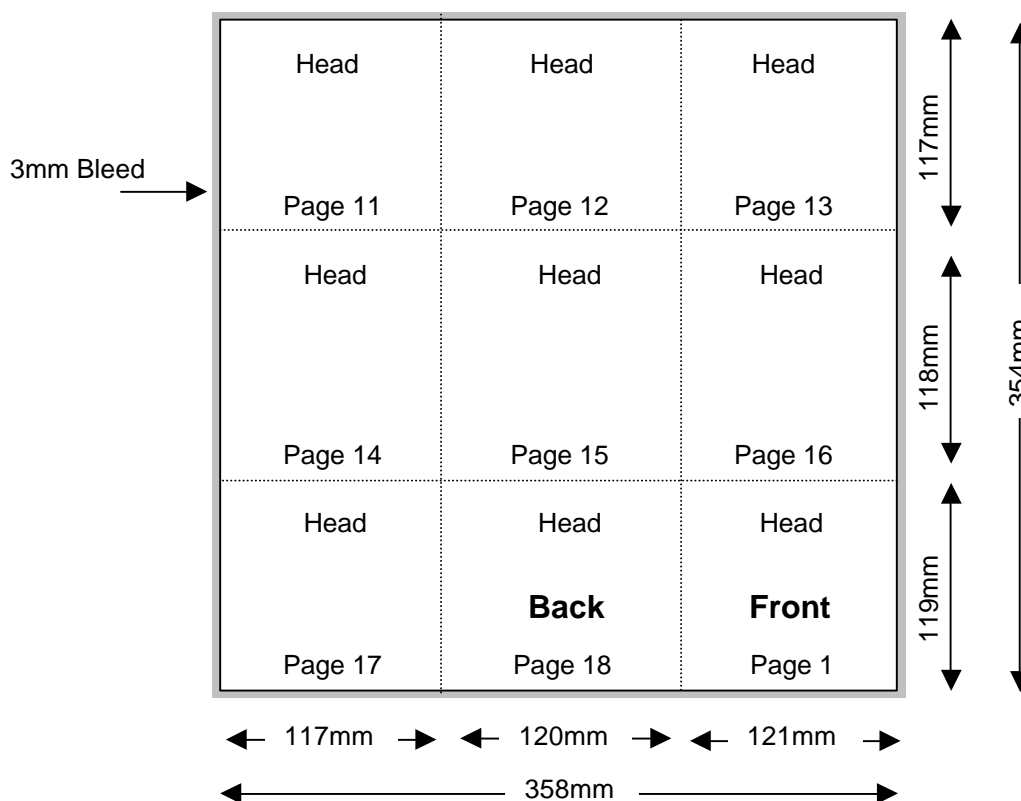

Compact Disc 18 Page Portrait Poster Folder

Shown In Printers Pairs Front & Back Up
Files Must Be Set Up As Separate Pages For Each Spread

Page 1 of 2

Front

Specifications:

- To be automatically packed, stock needs to be non-porous.
- Allow 3mm bleed all round.
- Trim & perforation marks to show 1mm into the bleed.
- Stock Coated A2 Art 130 gsm.
- Catalogue number must appear on the final product.

Note: Poster Portrait will be handpacked and an extra charge incurred where the finished folder is not the same finish as a stitched booklet.

NOTE: THIS DRAWING IS NOT TO SIZE

Compact Disc 18 Page Portrait Poster Folder

Shown In Printers Pairs Front & Back Up
Files Must Be Set Up As Separate Pages For Each Spread

Page 2 of 2

Backup

NOTE: THIS DRAWING IS NOT TO SIZE