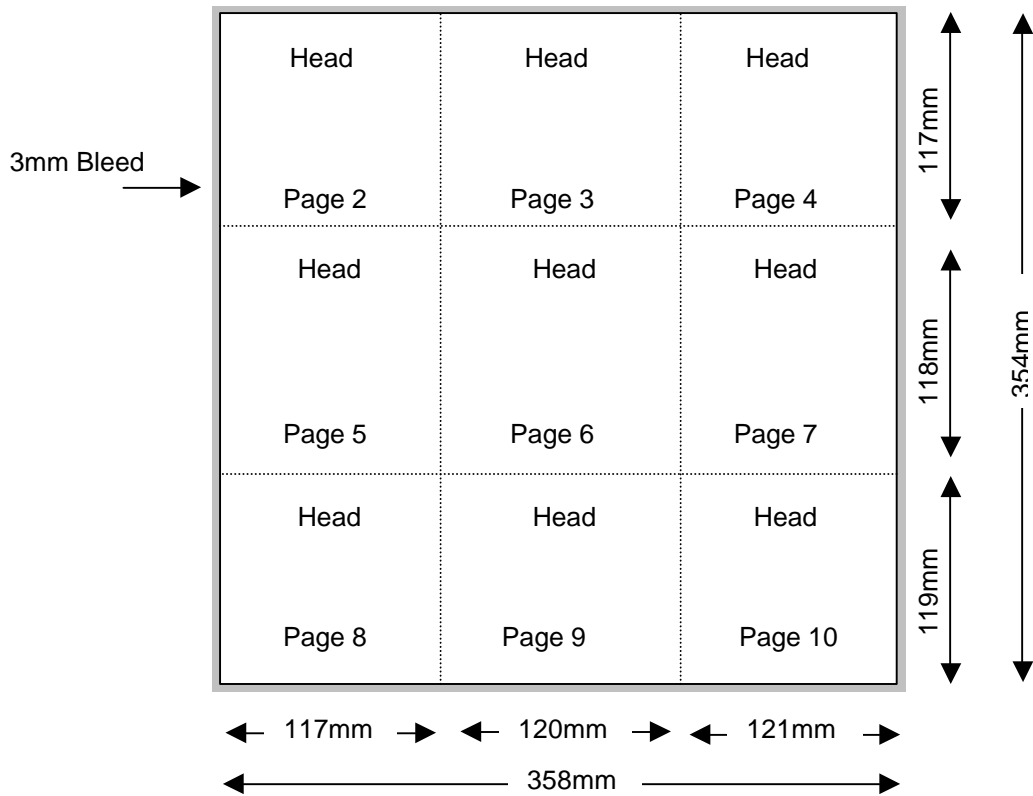

Compact Disc 18 Page Portrait Poster Folder

Shown In Printers Pairs Front & Back Up
Files Must Be Set Up As Separate Pages For Each Spread

Page 2 of 2

Backup

NOTE: THIS DRAWING IS NOT TO SIZE