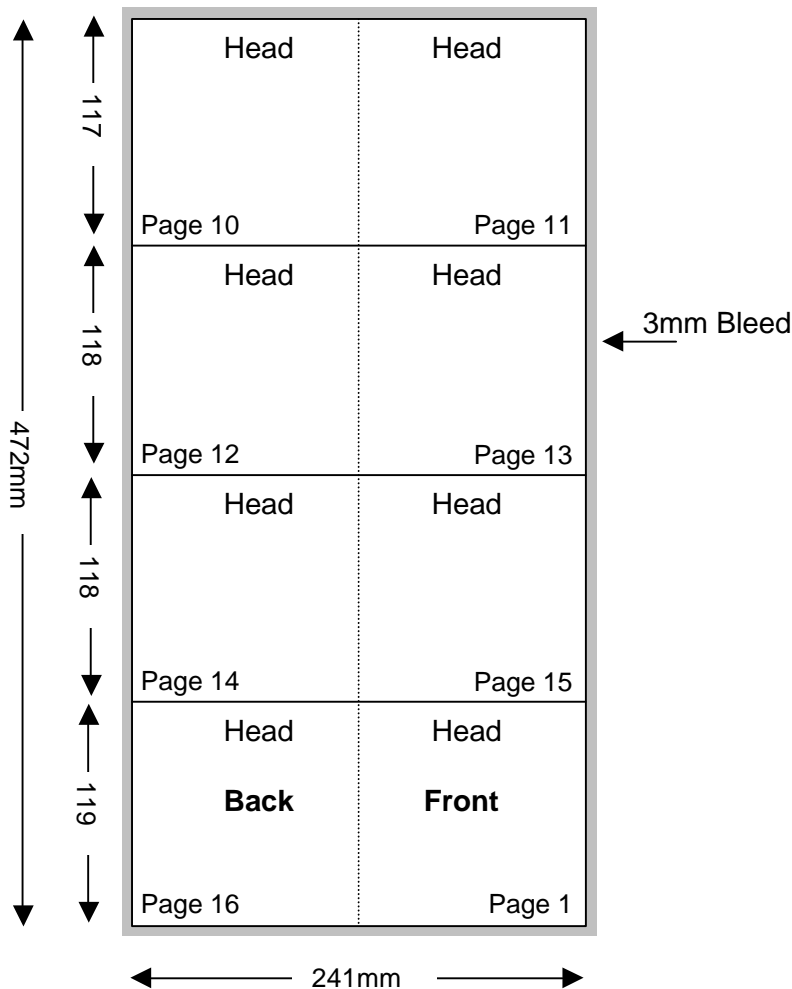

Compact Disc 16 Page Portrait Folder

Shown In Printers Pairs Front & Back Up
 Files Must Be Set Up As Separate Pages For Each Spread

Page 1 of 2

Front

Specifications:

- To be automatically packed, stock needs to be non-porous.
- Allow 3mm bleed all round.
- Trim & perforation marks to show 1mm into the bleed.
- Stock Coated A2 Art 130 gsm.
- Catalogue number must appear on the final product.

Note: Poster Portrait will be handpacked and an extra charge incurred where the finished folder is not the same finish as a stitched booklet.

NOTE: THIS DRAWING IS NOT TO SIZE

Compact Disc 16 Page Portrait Folder

Shown In Printers Pairs Front & Back Up
Files Must Be Set Up As Separate Pages For Each Spread

Page 2 of 2

Backup

NOTE: THIS DRAWING IS NOT TO SIZE