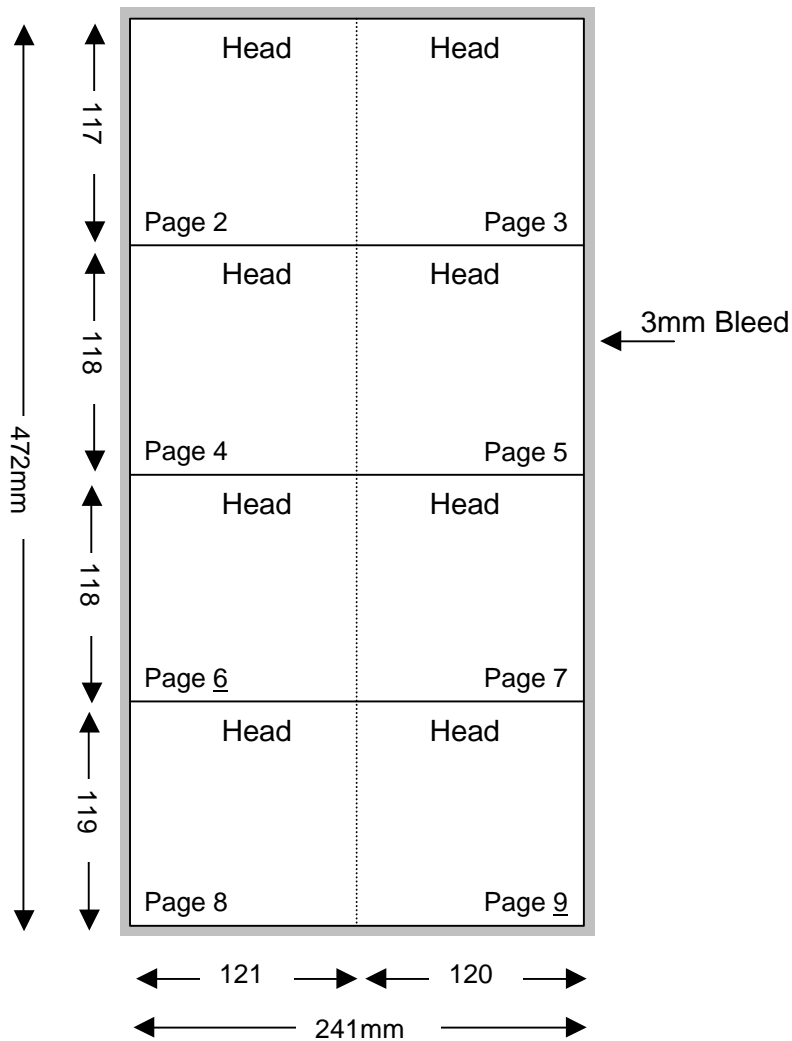

Compact Disc 16 Page Portrait Folder

Shown In Printers Pairs Front & Back Up
 Files Must Be Set Up As Separate Pages For Each Spread

Page 1 of 2

Front

Specifications:

- To be automatically packed, stock needs to be non-porous.
- Allow 3mm bleed all round.
- Trim & perforation marks to show 1mm into the bleed.
- Stock Coated A2 Art 130 gsm.
- Catalogue number must appear on the final product.

Note: Poster Portrait will be handpacked and an extra charge incurred where the finished folder is not the same finish as a stitched booklet.

NOTE: THIS DRAWING IS NOT TO SIZE

Compact Disc 16 Page Portrait Folder

Shown In Printers Pairs Front & Back Up
Files Must Be Set Up As Separate Pages For Each Spread

Page 2 of 2

Backup

NOTE: THIS DRAWING IS NOT TO SIZE