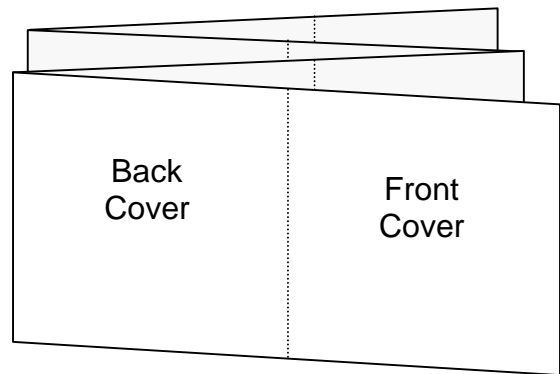

Compact Disc 16 Page Parallel Folder

Shown In Printers Pairs Front & Back Up
 Files Must Be Set Up At Separate Pages For Each Spread

Page 1 of 2

Front

Specifications:

- To be automatically packed, stock needs to be non-porous.
- Allow 3mm bleed all round.
- Trim & perforation marks to show 1mm into the bleed.
- Stock Coated A2 Art 150 gsm.
- Catalogue number must appear on the final product.

Note: Parallels will be handpacked and an extra charge incurred where the finished folder is not the same finish as a stitched booklet.

NOTE: THIS DRAWING IS NOT TO SIZE

Compact Disc 16 Page Parallel Folder