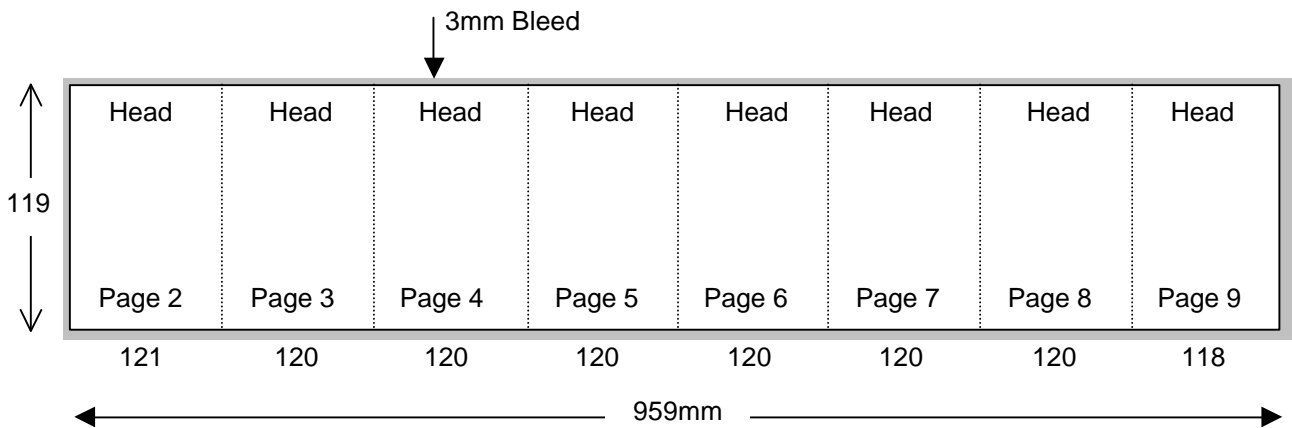

Compact Disc 16 Page Parallel Folder

Shown In Printers Pairs Front & Back Up
Files Must Be Set Up At Separate Pages For Each Spread

Page 2 of 2

Backup

NOTE: THIS DRAWING IS NOT TO SIZE