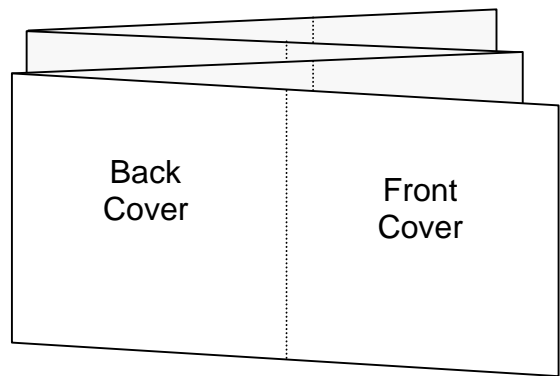

Compact Disc 16 Page Parallel Folder

Shown In Printers Pairs Front & Back Up
Files Must Be Set Up At Separate Pages For Each Spread

Page 2 of 2

Backup

NOTE: THIS DRAWING IS NOT TO SIZE