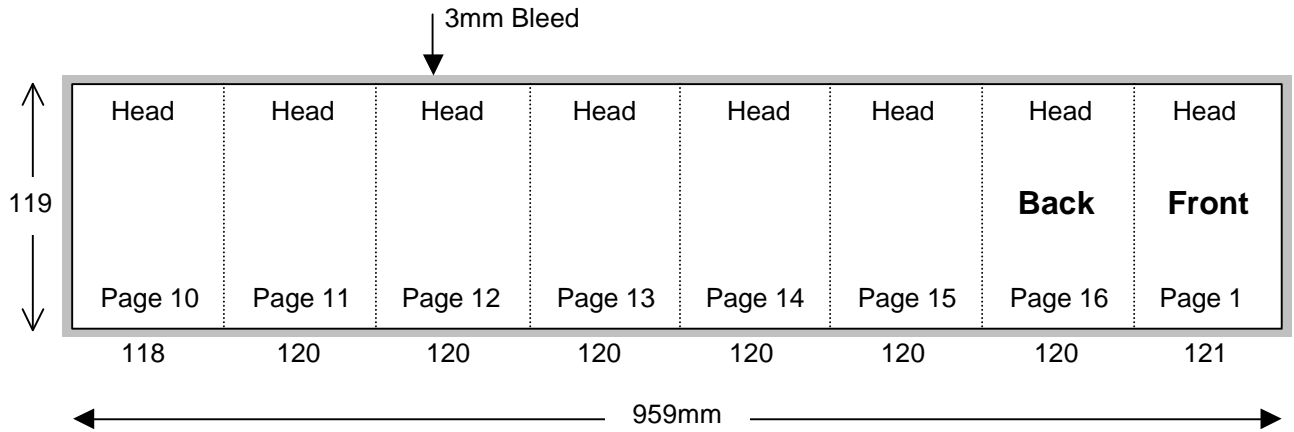

Compact Disc 16 Page Parallel Folder

Shown In Printers Pairs Front & Back Up
 Files Must Be Set Up At Separate Pages For Each Spread

Page 1 of 2

Front

Specifications:

- To be automatically packed, stock needs to be non-porous.
- Allow 3mm bleed all round.
- Trim & perforation marks to show 1mm into the bleed.
- Stock Coated A2 Art 150 gsm.
- Catalogue number must appear on the final product.

Note: Parallels will be handpacked and an extra charge incurred where the finished folder is not the same finish as a stitched booklet.

NOTE: THIS DRAWING IS NOT TO SIZE

Compact Disc 16 Page Parallel Folder