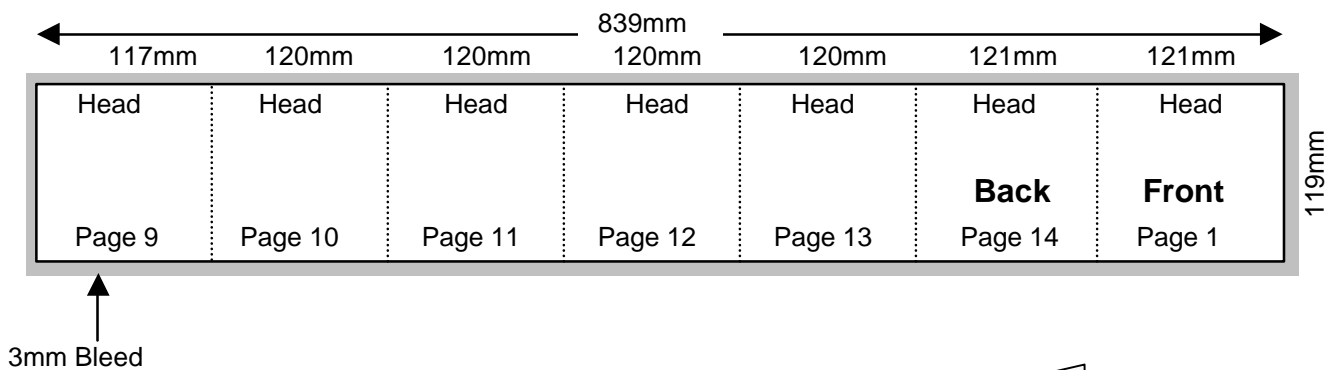

Compact Disc 14 Page Parallel Folder

Shown In Printers Pairs Front & Back Up
 Files Must Be Set Up As Separate Pages For Each Spread

Page 1 of 2

Front

Specifications:

- To be automatically packed, stock needs to be non-porous.
- Allow 3mm bleed all round.
- Trim & perforation marks to show 1mm into the bleed.
- Stock Coated A2 Art 130-150 gsm.
- Catalogue number must appear on the final product.

Note: Parallels will be handpacked and an extra charge incurred where the finished folder is not the same finish as a stitched booklet.

Compact Disc 14 Page Parallel Folder

Shown In Printers Pairs Front & Back Up
Files Must Be Set Up As Separate Pages For Each Spread