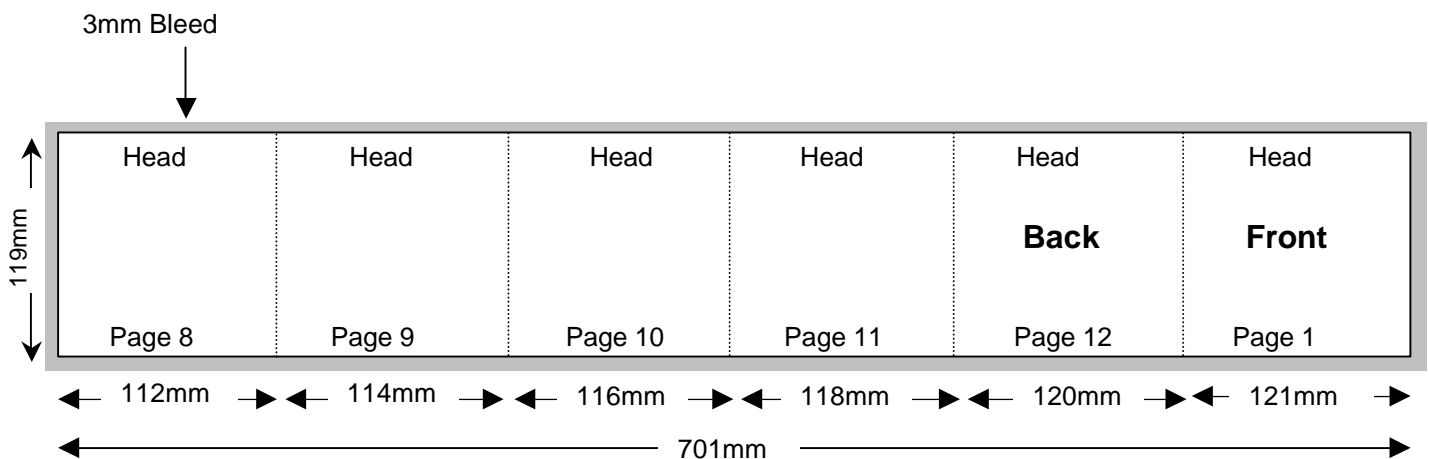

# Compact Disc 12 Page Roll Folder

Shown In Printers Pairs Front & Back Up  
Files Must Be Set Up As Separate Pages For Each Spread

Page 1 of 2

Front

**Specifications:**

To be automatically packed, stock needs to be non-porous.  
Allow 3mm bleed all round.  
Trim & perforation marks to show 1mm into the bleed.  
Stock Coated A2 Art 130-150 gsm.  
Catalogue number must appear on the final product.