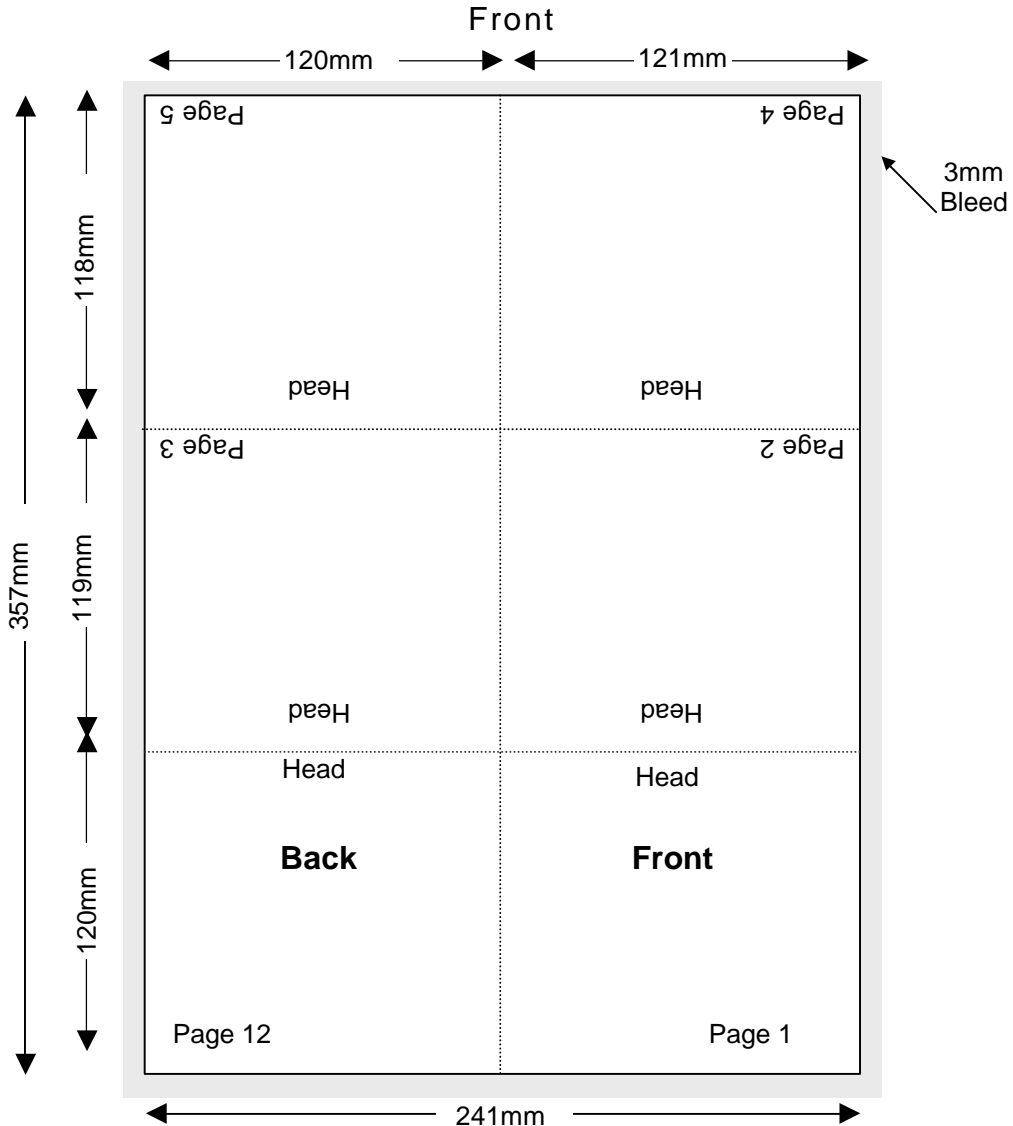

Compact Disc 12 Page Portrait Poster Folder

Shown In Printers Pairs Front & Back Up
 Files Must Be Set Up As Separate Pages For Each Spread

Page 1 of 2

Specifications:

- To be automatically packed, stock needs to be non-porous.
- Allow 3mm bleed all round.
- Trim & perforation marks to show 1mm into the bleed.
- Stock Coated A2 Art 130 gsm.
- Catalogue number must appear on final product.

Note: Portrait folder will be handpacked and an extra charge incurred where the finished folder is not the same finish as a stitched booklet.

Compact Disc 12 Page Portrait Poster Folder

Shown In Printers Pairs Front & Back Up
Files Must Be Set Up As Separate Pages For Each Spread