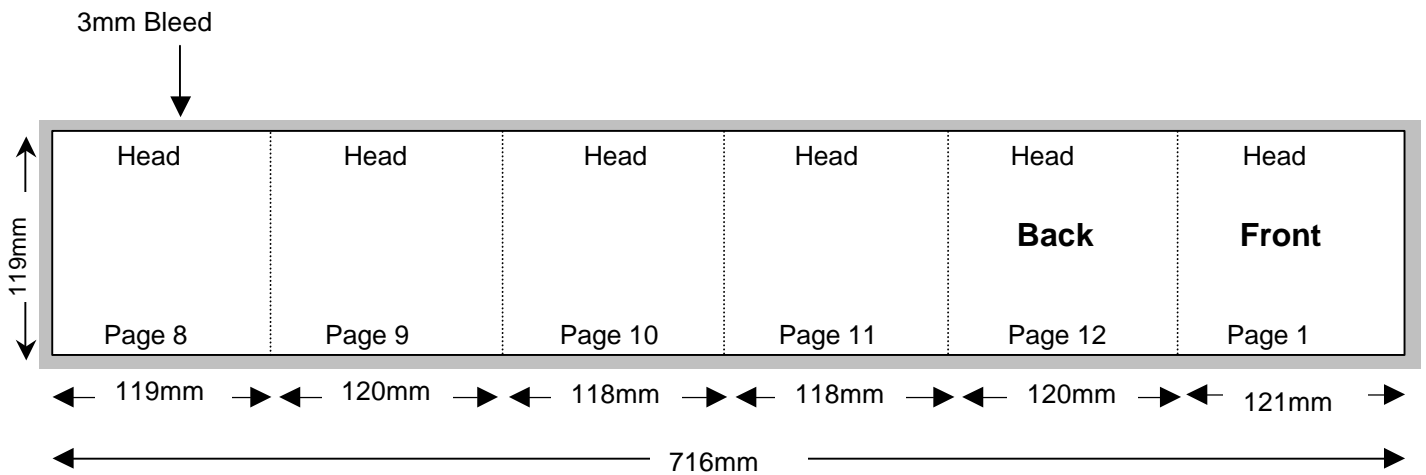

# Compact Disc 12 Page Parallel Folder

Shown In Printers Pairs Front & Back Up  
 Files Must Be Set Up As Separate Pages For Each Spread

Page 1 of 2

Front

**Specifications:**

- To be automatically packed, stock needs to be non-porous.
- Allow 3mm bleed all round.
- Trim & perforation marks to show 1mm into the bleed.
- Stock Coated A2 Art 150 gsm.
- Catalogue number must appear on the final product.

**Note:** Parallels will be handpacked and an extra charge incurred where the finished folder is not the same finish as a stitched booklet.