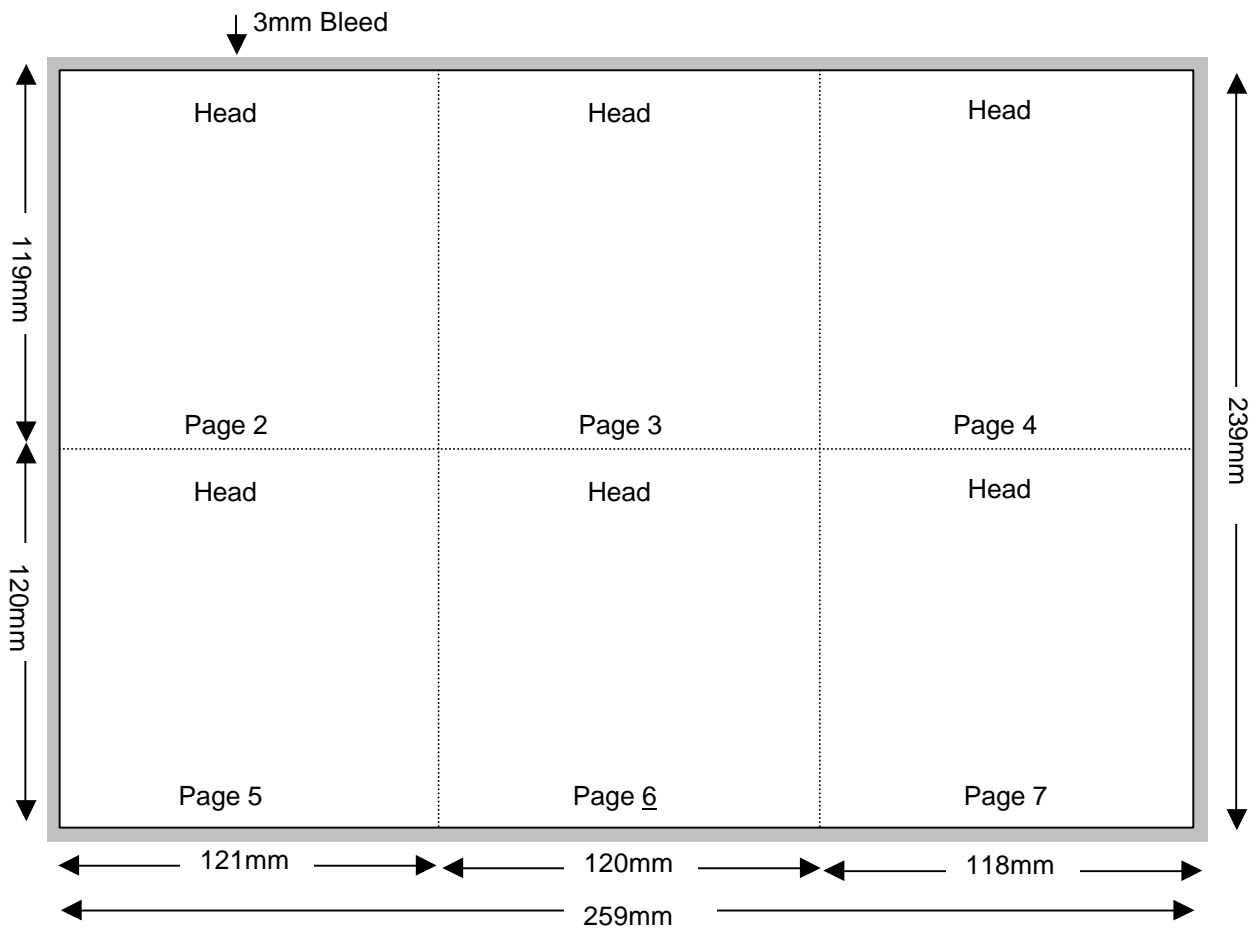

# Compact Disc 12pp Landscape Poster Folder

Shown In Printers Pairs Front & Back Up  
 Files Must Be Set Up As Separate Pages For Each Spread

Page 1 of 2

Front

**Specifications:**

- To be automatically packed, stock needs to be non-porous.
- Allow 3mm bleed all round.
- Trim & perforation marks to show 1mm into the bleed.
- Stock Coated A2 Art 130 gsm.
- Catalogue number must appear on the final product.

**Note:** Landscape Poster will be handpacked and an extra charge incurred where the finished folder is not the same finish as a folded booklet.

# Compact Disc 12pp Landscape Poster Folder

Shown In Printers Pairs Front & Back Up  
Files Must Be Set Up As Separate Pages For Each Spread

Page 2 of 2

Backup

NOTE: THIS DRAWING IS NOT TO SIZE