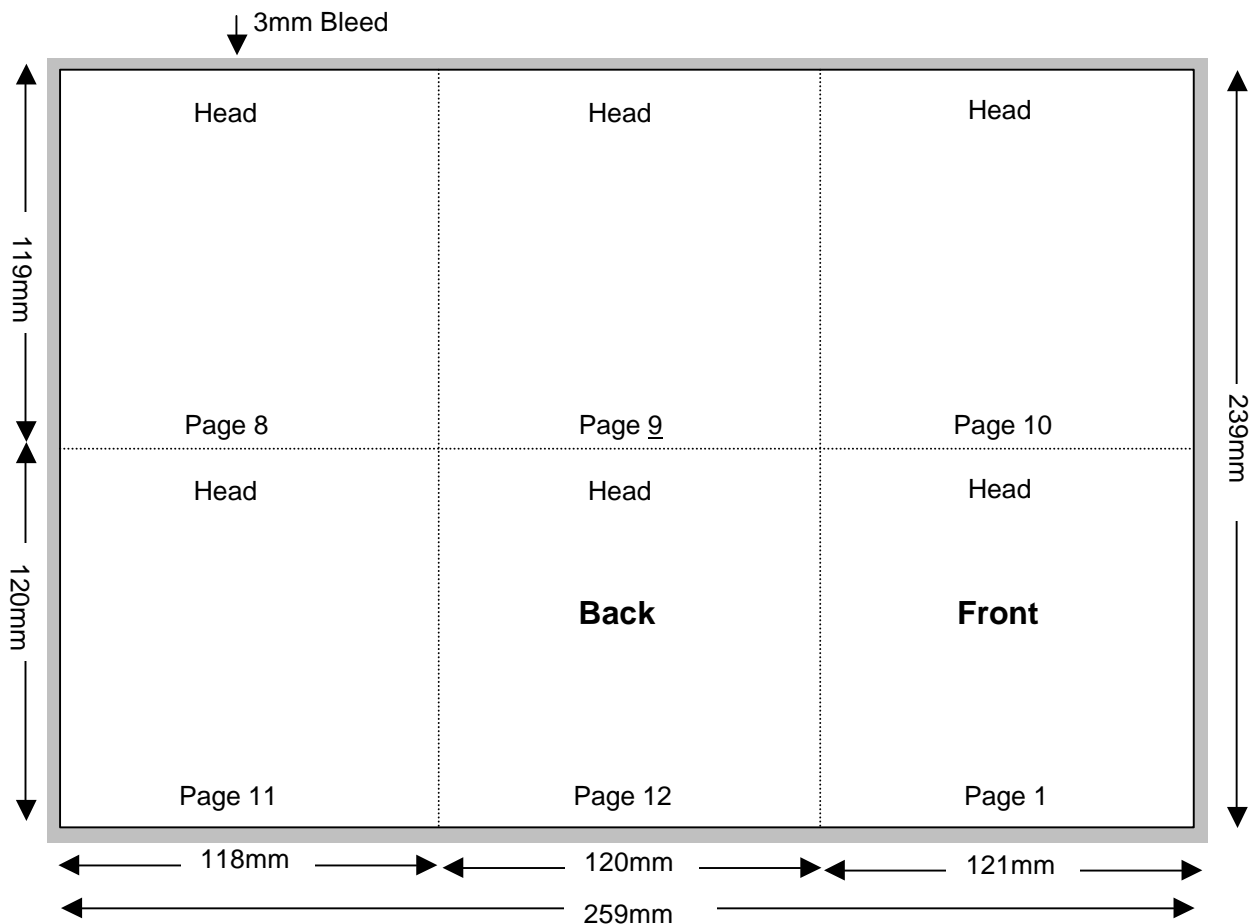

# Compact Disc 12pp Landscape Poster Folder

Shown In Printers Pairs Front & Back Up  
 Files Must Be Set Up As Separate Pages For Each Spread

Page 1 of 2

Front

**Specifications:**

- To be automatically packed, stock needs to be non-porous.
- Allow 3mm bleed all round.
- Trim & perforation marks to show 1mm into the bleed.
- Stock Coated A2 Art 130 gsm.
- Catalogue number must appear on the final product.

**Note:** Landscape Poster will be handpacked and an extra charge incurred where the finished folder is not the same finish as a folded booklet.

# Compact Disc 12pp Landscape Poster Folder

Shown In Printers Pairs Front & Back Up  
Files Must Be Set Up As Separate Pages For Each Spread

Page 2 of 2

Backup

NOTE: THIS DRAWING IS NOT TO SIZE