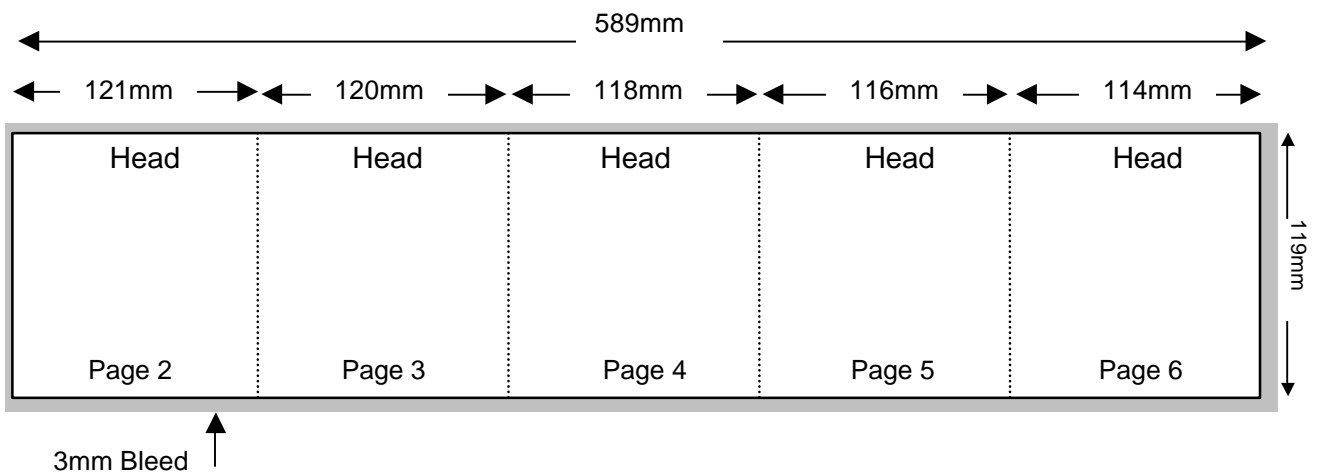

# Compact Disc 10 Page Roll Folder

Shown In Printers Pairs Front & Back Up  
 Files Must Be Set Up As Separate Pages For Each Spread

Page 1 of 2

**Specifications:**

- To be automatically packed, stock needs to be non-porous.
- Allow 3mm bleed all round.
- Trim & perforation marks to show 1mm into the bleed.
- Stock Coated A2 Art 130-150 gsm.
- Catalogue number must appear on the final product.

**Note:** Rolls will be handpacked and an extra charge incurred where the finished folder is not the same finish as a stitched booklet.

# Compact Disc 10 Page Roll Folder

Shown In Printers Pairs Front & Back Up  
Files Must Be Set Up As Separate Pages For Each Spread

Page 2 of 2

Backup

NOTE: THIS DRAWING IS NOT TO SIZE