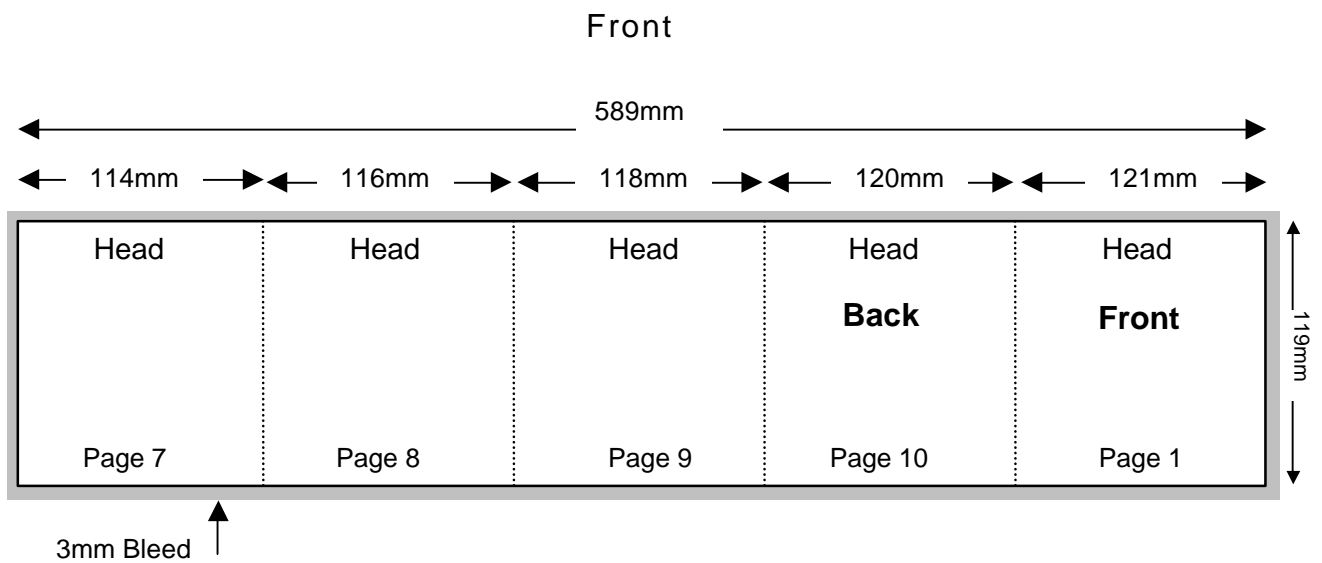

# Compact Disc 10 Page Roll Folder

Shown In Printers Pairs Front & Back Up  
 Files Must Be Set Up As Separate Pages For Each Spread

Page 1 of 2

**Specifications:**

- To be automatically packed, stock needs to be non-porous.
- Allow 3mm bleed all round.
- Trim & perforation marks to show 1mm into the bleed.
- Stock Coated A2 Art 130-150 gsm.
- Catalogue number must appear on the final product.

**Note:** Rolls will be handpacked and an extra charge incurred where the finished folder is not the same finish as a stitched booklet.

# Compact Disc 10 Page Roll Folder

Shown In Printers Pairs Front & Back Up  
Files Must Be Set Up As Separate Pages For Each Spread

Page 2 of 2

Backup

NOTE: THIS DRAWING IS NOT TO SIZE