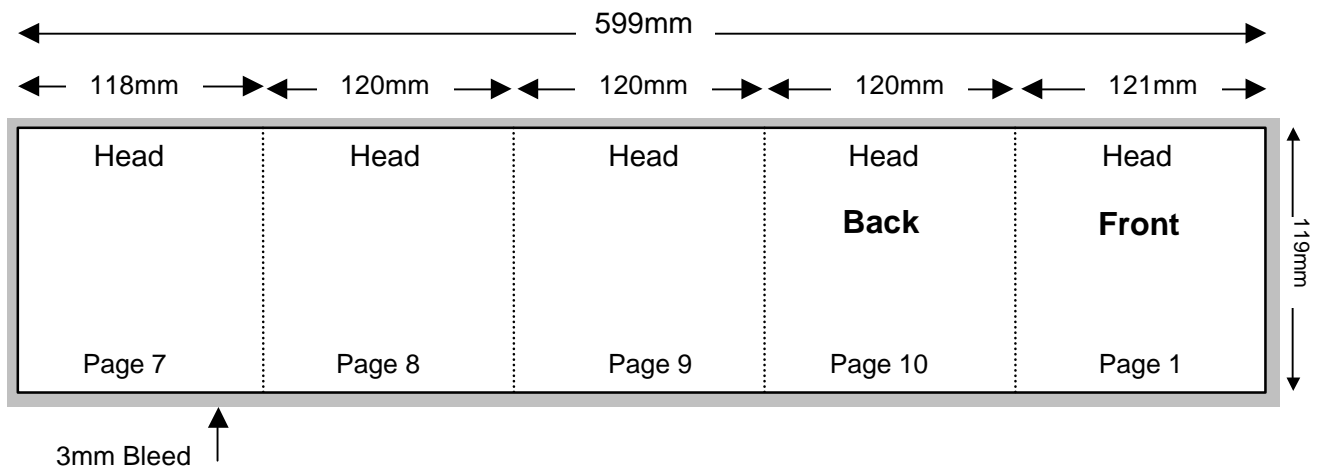

Compact Disc 10 Page Parallel Folder

Shown In Printers Pairs Front & Back Up
 Files Must Be Set Up As Separate Pages For Each Spread

Page 1 of 2

Front

Specifications:

- To be automatically packed, stock needs to be non-porous.
- Allow 3mm bleed all round.
- Trim & perforation marks to show 1mm into the bleed.
- Stock Coated A2 Art 130-150 gsm.
- Catalogue number must appear on the final product.

Note: Parallels will be handpacked and an extra charge incurred where the finished folder is not the same finish as a stitched booklet.

Compact Disc 10 Page Parallel Folder

Shown In Printers Pairs Front & Back Up
Files Must Be Set Up As Separate Pages For Each Spread