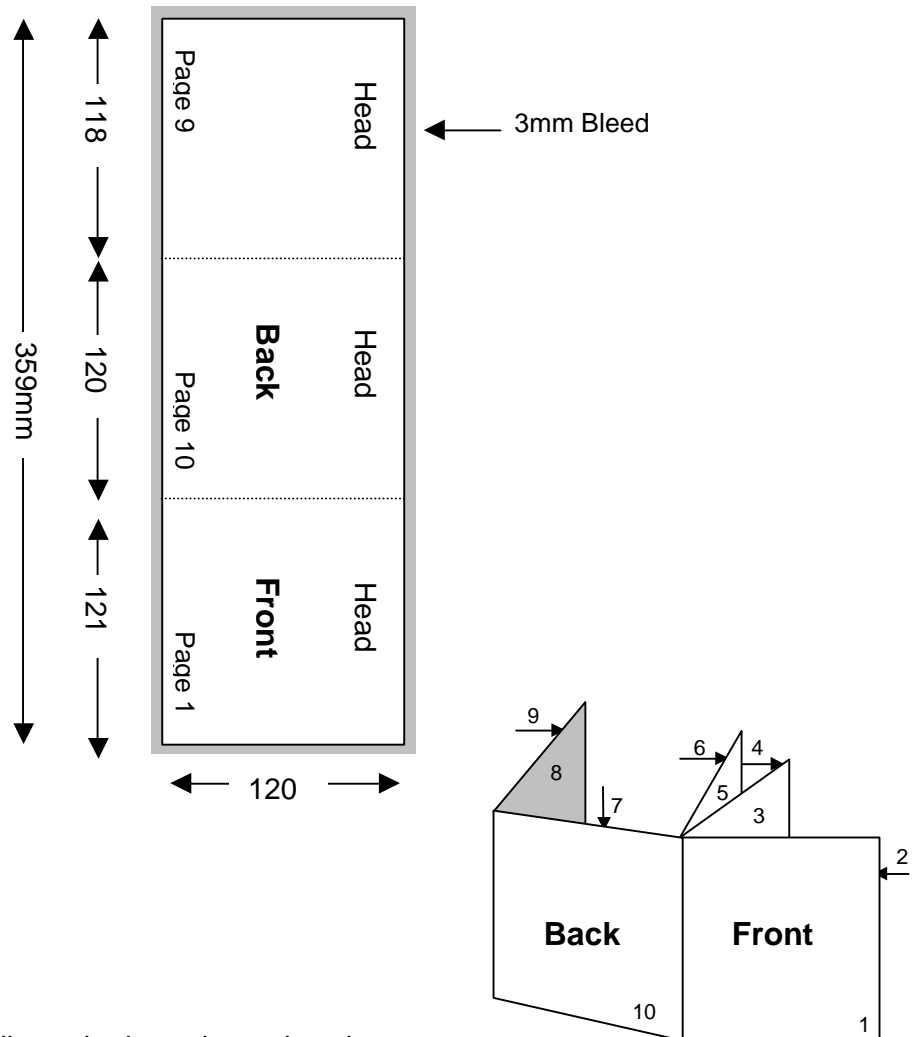

# Compact Disc 10 Page Stitched Booklet

Shown In Printers Pairs Front & Back Up  
 Files Must Be Set Up As Separate Pages for Each Spread

Page 1 of 4

Front

**Specifications:**

- To be automatically packed, stock needs to be non-porous.
- Allow 3mm bleed all round.
- Trim & perforation marks to show 1mm into the bleed.
- Stock Coated A2 Art 130-150 gsm.
- Catalogue number must appear on the final product.

NOTE: THIS DRAWING IS NOT TO SIZE

# Compact Disc 10 Page Stitched Booklet

Shown In Printers Pairs Front & Back Up  
Files Must Be Set Up As Separate Pages for Each Spread

Page 2 of 4

Backup

NOTE: THIS DRAWING IS NOT TO SIZE