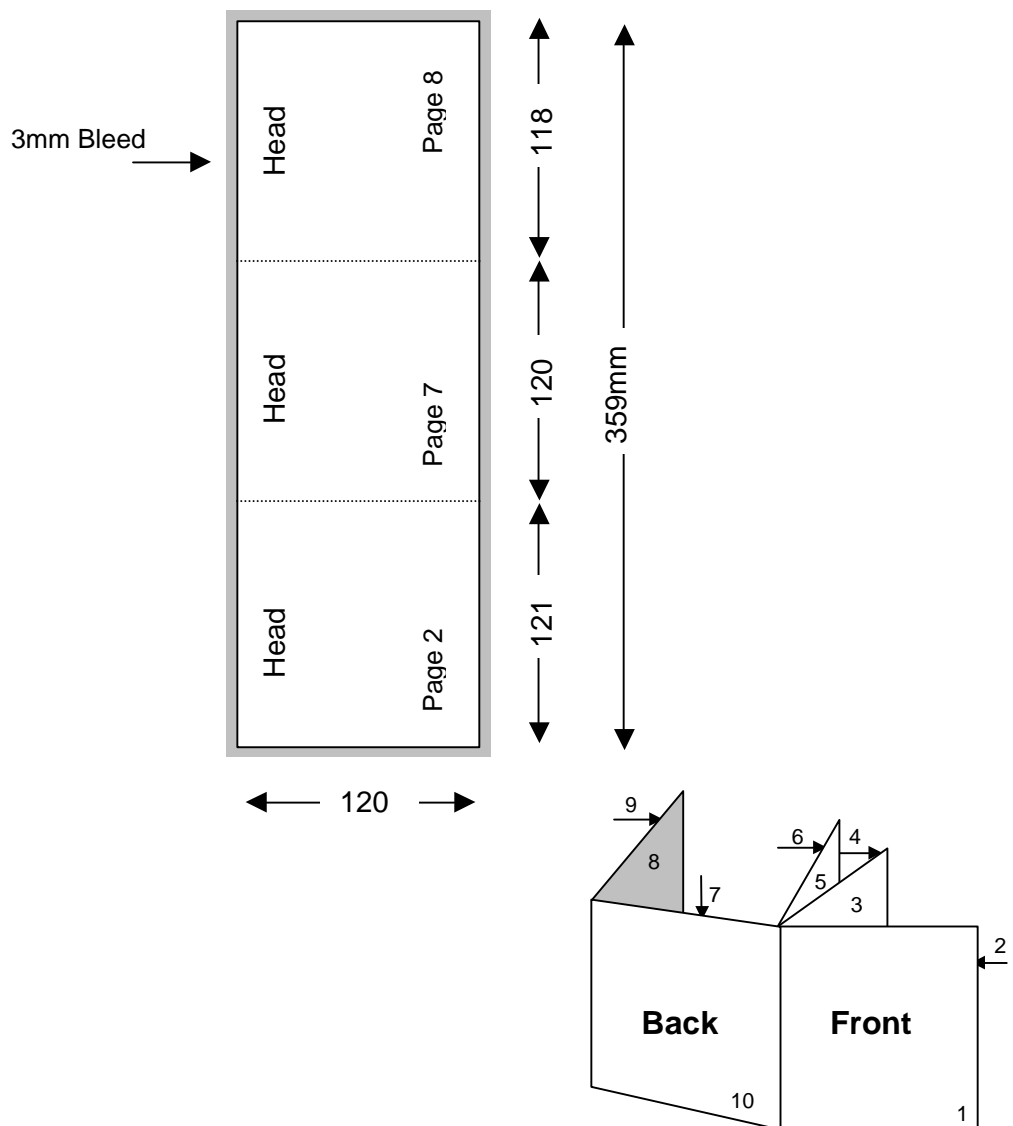

# Compact Disc 10 Page Stitched Booklet

Shown In Printers Pairs Front & Back Up  
 Files Must Be Set Up As Separate Pages for Each Spread

Page 1 of 4

Front

**Specifications:**

- To be automatically packed, stock needs to be non-porous.
- Allow 3mm bleed all round.
- Trim & perforation marks to show 1mm into the bleed.
- Stock Coated A2 Art 130-150 gsm.
- Catalogue number must appear on the final product.

NOTE: THIS DRAWING IS NOT TO SIZE

# Compact Disc 10 Page Stitched Booklet

Shown In Printers Pairs Front & Back Up  
Files Must Be Set Up As Separate Pages for Each Spread

Page 2 of 4

Backup

NOTE: THIS DRAWING IS NOT TO SIZE