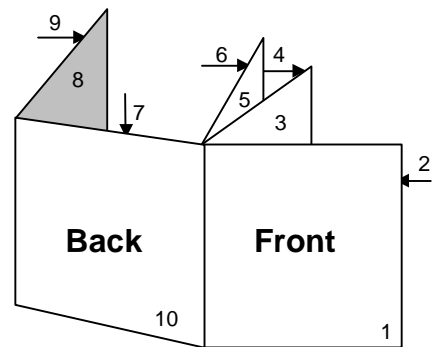

# Compact Disc 10 Page Stitched Booklet

Shown In Printers Pairs Front & Back Up  
 Files Must Be Set Up As Separate Pages for Each Spread

Page 1 of 4

Front

**Specifications:**

- To be automatically packed, stock needs to be non-porous.
- Allow 3mm bleed all round.
- Trim & perforation marks to show 1mm into the bleed.
- Stock Coated A2 Art 130-150 gsm.
- Catalogue number must appear on the final product.

NOTE: THIS DRAWING IS NOT TO SIZE

# Compact Disc 10 Page Stitched Booklet

Shown In Printers Pairs Front & Back Up  
Files Must Be Set Up As Separate Pages for Each Spread

Page 2 of 4

Backup

NOTE: THIS DRAWING IS NOT TO SIZE

# Compact Disc 10 Page Stitched Booklet

Shown In Printers Pairs Front & Back Up  
Files Must Be Set Up As Separate Pages for Each Spread

Page 3 of 4

Front