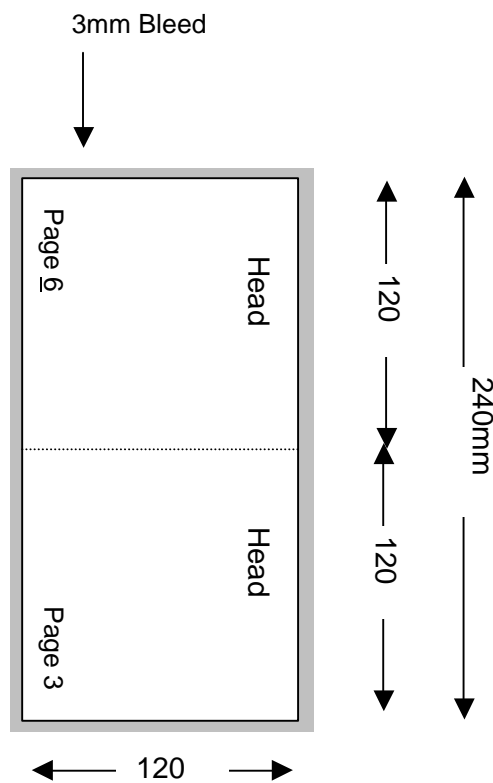

Compact Disc 10 Page Stitched Booklet

Shown In Printers Pairs Front & Back Up
Files Must Be Set Up As Separate Pages for Each Spread

Page 3 of 4

Front